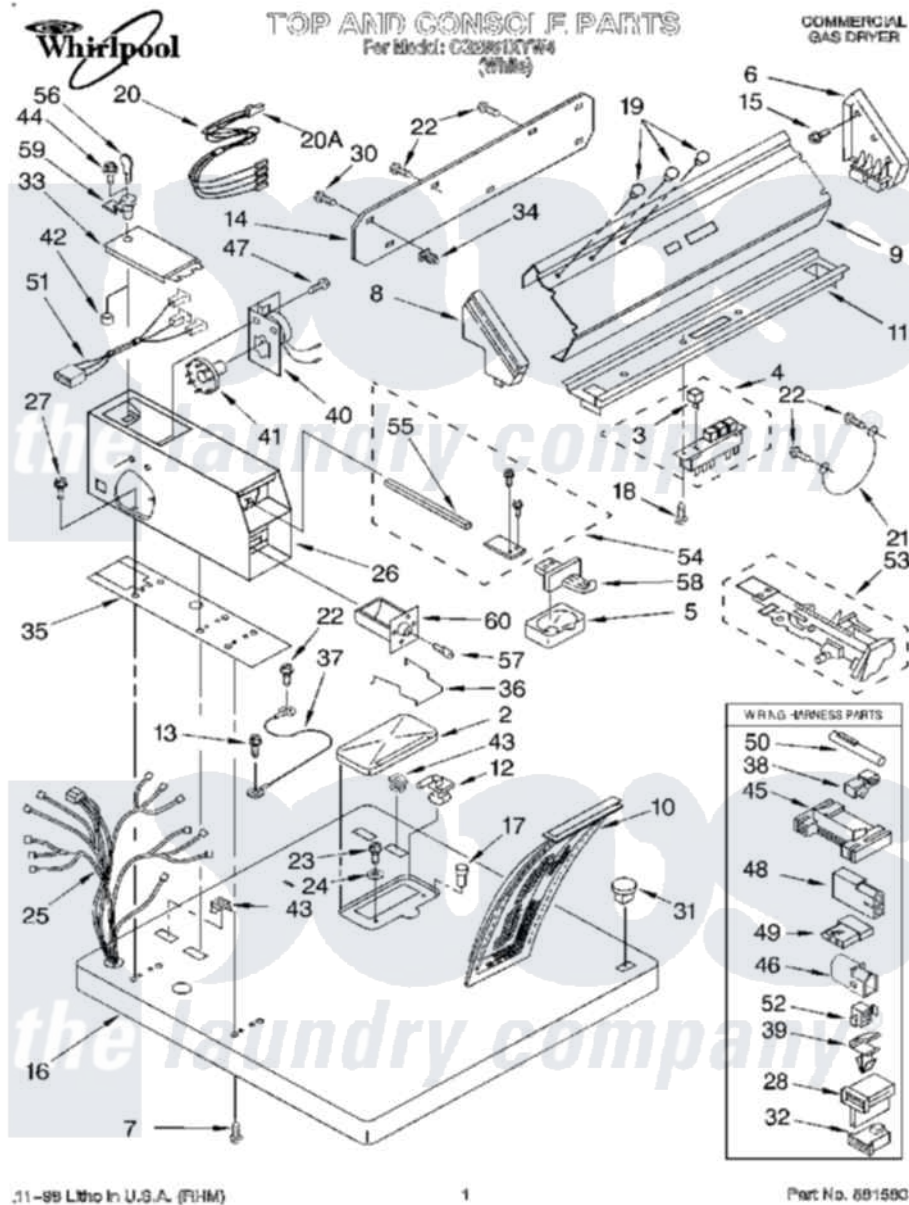

# Whirlpool CG2951XYW4 01 - TOP AND CONSOLE

Whirlpool [Commercial Whirlpool CG2951XYW4 Dryer Parts](#) Parts Diagram 01 - TOP AND CONSOLE  
 Click on the part number to view part

Item	Original Part Number	Replaced By	Status	Part Description
2	691205		Not Available	Cover, Lint Screen
3	<a href="#">3348587</a>			Button, Pushbutton
4	<a href="#">3401851</a>			Switch, Pushbutton
5	<a href="#">385421</a>			Funnel, Coin
6	63795	<a href="#">285653</a>		Endcap
7	<a href="#">98445</a>			Screw, 10-16 X 3/4
8	3347710	<a href="#">3347718</a>		End Cap
9	3393405	<a href="#">3387362</a>		Panel, Control
10	<a href="#">339392</a>			Screen, Lint
11	3398113	<a href="#">3949733</a>		Bracket, Control
12	691194	<a href="#">3978606</a>		Hinge, Lint Lid
"	691193	<a href="#">W10044470</a>		Hinge, RH
13	<a href="#">339805</a>			Screw, 10-32 X 3/16
14	<a href="#">3387978</a>			Panel, Rear Console
15	97787	<a href="#">W10109200</a>		Screw, Baffle Mounting
16	<a href="#">3402300</a>			Top