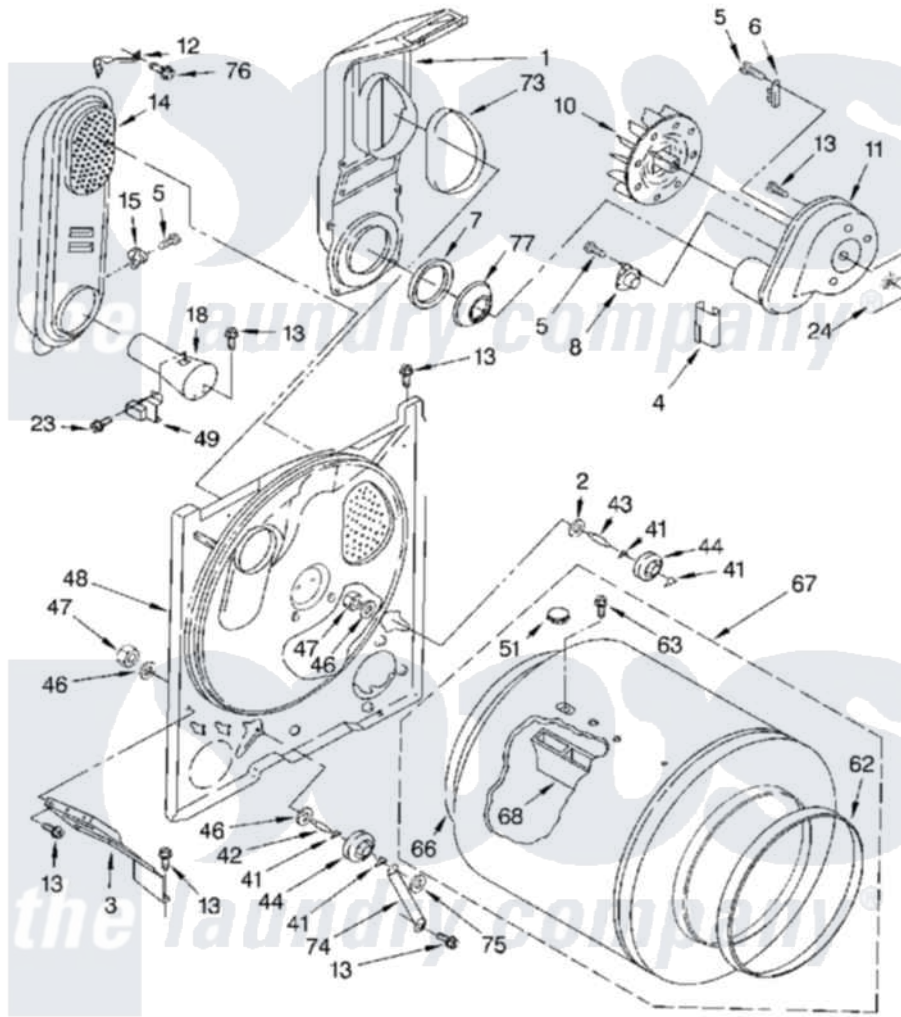

Whirlpool CG2951XYW4 03 - BULKHEAD, LIT/OPTIONAL

BULKHEAD PARTS

For Model: CG2951XYW4
(White)

881680

5

Whirlpool [Commercial Whirlpool CG2951XYW4 Dryer Parts](#) Parts Diagram 03 - BULKHEAD, LIT/OPTIONAL
Click on the part number to view part

Item	Original Part Number	Replaced By	Status	Part Description
1	694283	279505		Chute
2	3388703			Washer, Support
3	3406022			Bracket, Bulkhead
4	3392247	686889		Pad
5	90767			Screw, 8A X 3/8 HeX Washer Head Tapping
6	3392519			Thermal Limiter
7	347139			Seal, Lint Chute
8	3387134			Thermostat, Internal-Bias
10	694089			Wheel, Blower
11	3405016	8577230		Housing, Blower
12	3398161	279771		CLIP
13	343641	681414		Screw, 10AB X 1/2
14	3394343	279980		Box
15	3403140			Thermostat, High-Limit 205F
18	8066048			Funnel, Burner
23	339554	3390631		Screw, 10-16 X 3/8

24	3394196		Seal, Blower Shaft
41	690997		Washer, Thrust
42	3399506	W10359270	Shaft, Drum Roller Threads
43	3399507	W10359269	Shaft, Drum Roller Threads
44	3397588	349241T	Support
46	348197		Washer, Support
47	3359452		Nut, Lock
48	3397264	279793	Bulkhead
49	338906		Radiant, Sensor
51	3977358	8066086	Plug, Drum Hole
62	3394508		Ring, Bearing
63	97787	W10109200	Screw, Baffle Mounting
66	337449	239087	Seal
67	3396775		Drum Assembly
68	342847		Baffle, Drum
73	339956		Seal, Air Duct To Bulkhead
74	3976435		Bracket, Support
75	90296		Nut, Push On
76	489463		Screw, 8-18 X 1/16
77	696302		Shield, Exhaust
	LIT3395308	Not Available	Instructions, Installation
"	LIT3401137	Not Available	Label, Wiring Diagram
"	72017		Paint, Touch-Up
"	350930		Paint, Pressurized Spray B
"	350938		Paint, Pressurized Spray B
"	799344		Paint, Touch-Up)