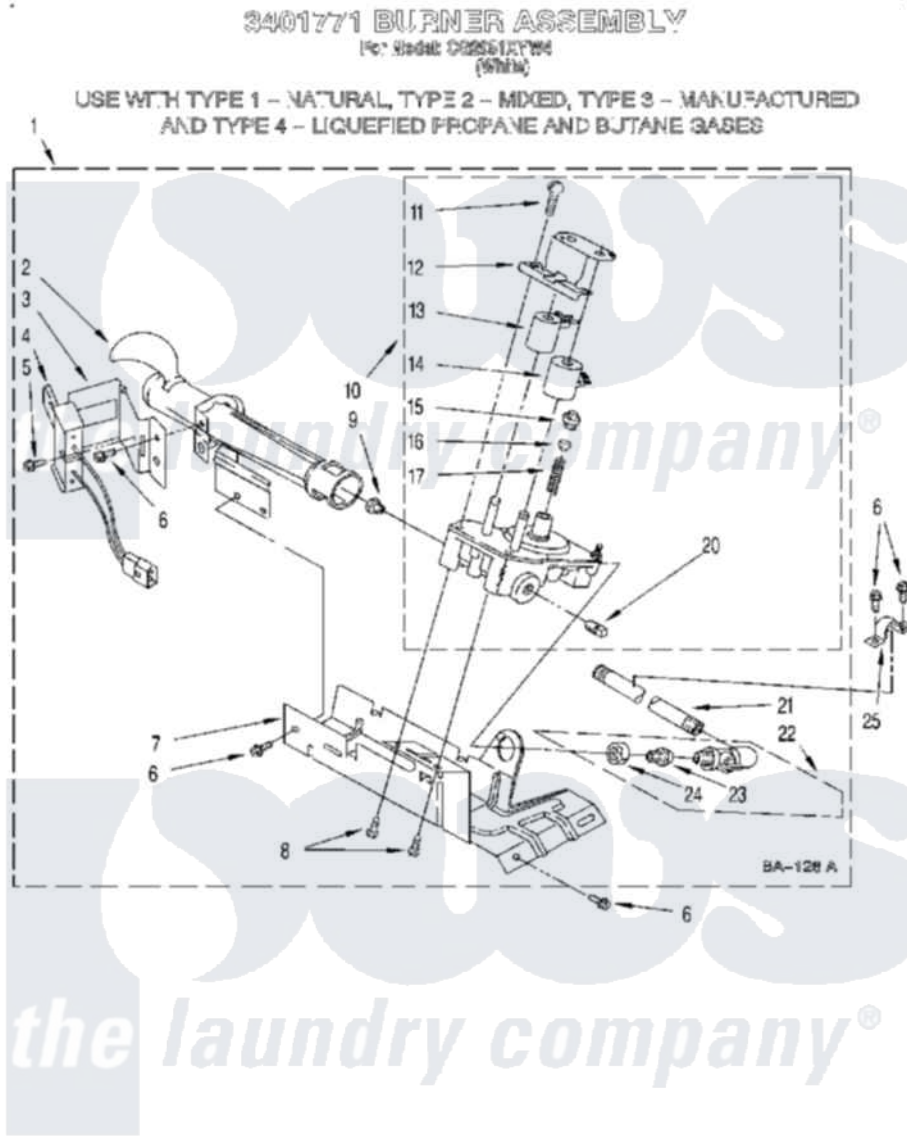

# Whirlpool CG2951XYW4 04 - 3401771 BURNER ASSEMBLY

061560

7

Whirlpool [Commercial Whirlpool CG2951XYW4 Dryer Parts](#) Parts Diagram 04 - 3401771 BURNER ASSEMBLY  
 Click on the part number to view part

Item	Original Part Number	Replaced By	Status	Part Description
1	3401771	<a href="#">W10492502</a>		Burner-Gas
2	688617	<a href="#">693140</a>		Burner
3	<a href="#">694298</a>			Bracket, Ignitor
4	686590	<a href="#">279311</a>		Ignitor
5	<a href="#">3393909</a>			Screw, 8-32 X 7/8
6	343641	<a href="#">681414</a>		Screw, 10AB X 1/2
7	<a href="#">693986</a>			Base, Burner
8	<a href="#">3387057</a>			Screw, 10-16 X 1/2 Orifice, Burner
9	<a href="#">234826</a>			Orifice, Burner Type 1
"	<a href="#">15775</a>	<a href="#">72017</a>		Paint, Touch-Up
"	15419		Not Available	Orifice, Burner (Type 3)
"	<a href="#">229742</a>			Orifice, Burner
"	<a href="#">234868</a>			Orifice, Burner
10	3401775	<a href="#">279923</a>		NAT Gas
11	<a href="#">694421</a>			Screw, Bracket Mounting
12	<a href="#">694538</a>			Bracket, Shunt