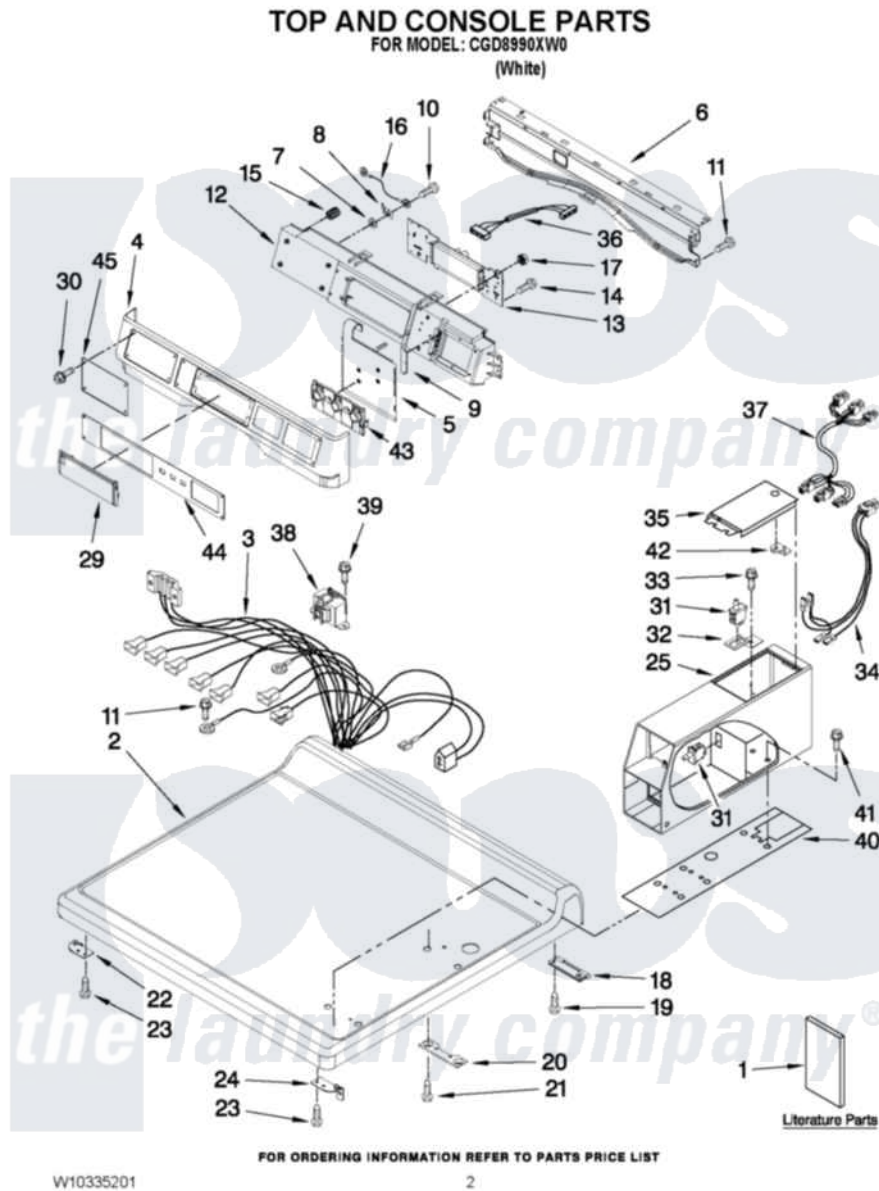

# Whirlpool CGD8990XW0 01 - TOP AND CONSOLE PARTS

Whirlpool [Commercial Whirlpool CGD8990XW0 Dryer Parts](#) Parts Diagram 01 - TOP AND CONSOLE PARTS  
Click on the part number to view part

Item	Original Part Number	Replaced By	Status	Part Description
1	W10184516		Not Available	INSTALLATION INSTRUCTION
"	W10239203		Not Available	TECH SHEET
"	<a href="#">W10335201</a>			PARTS LIST
2	<a href="#">W10137411</a>			Top
3	<a href="#">W10337045</a>			Harness, Main
4	<a href="#">W10137459</a>			Console
5	<a href="#">W10135255</a>			Assembly, Membrane Switch And Backer Plate
6	<a href="#">8565237</a>			Bracket, Console
7	<a href="#">W10189075</a>			Washer, Brass
8	<a href="#">3373818</a>			Tab-Grounding
9	<a href="#">W10187276</a>			Seal, Console
10	<a href="#">488234</a>			Screw 8-32 X 1/4
11	3390647	<a href="#">488729</a>		Screw
12	<a href="#">W10137427</a>			Console
13	<a href="#">W10166386</a>			User-Interface Assembly