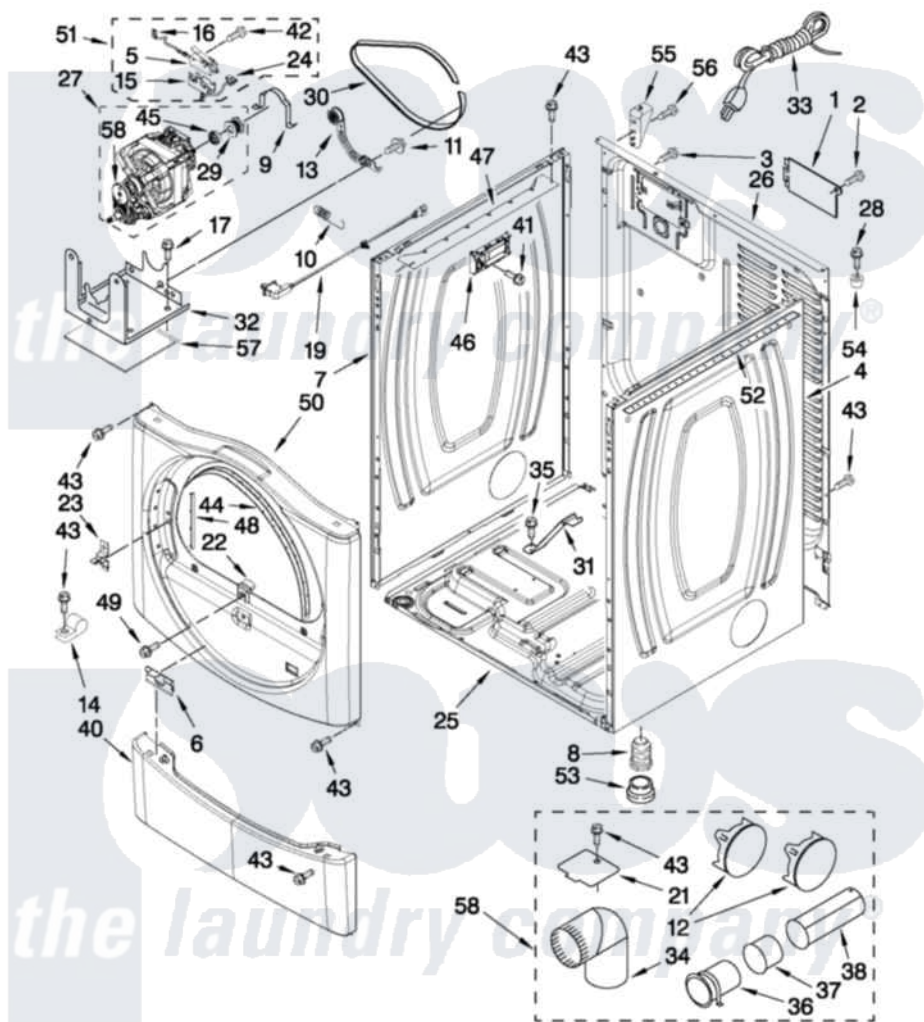

# Whirlpool CGD8990XW0 02 - CABINET PARTS

## CABINET PARTS

FOR MODEL: CGD8990XW0

(White)

FOR ORDERING INFORMATION REFER TO PARTS PRICE LIST

W10335201

4

Whirlpool [Commercial Whirlpool CGD8990XW0 Dryer Parts](#) Parts Diagram 02 - CABINET PARTS

[Click on the part number to view part](#)

Item	Original Part Number	Replaced By	Status	Part Description
1	<a href="#">8317340</a>			Cover, Terminal Block
2	3390814	<a href="#">90767</a>		Screw, 8A X 3/8 HeX Washer Head Tapping
3	8533974	<a href="#">4331106</a>		Screw, No.10-32 X 7/16
4	<a href="#">8565048</a>			Panel, Side
5	<a href="#">8564010</a>			Assembly, Switch And Actuator
6	<a href="#">8519459</a>			Clip, Toe Panel
7	<a href="#">8565054</a>			Panel, Side
8	3392100	<a href="#">49621</a>		Feet-Leveling
NI	<a href="#">279810</a>			Foot-Optional
9	<a href="#">660658</a>			Clamp, Motor Mounting 343481 685441
10	<a href="#">3387374</a>			Spring, Idler
11	<a href="#">3389420</a>			Retainer-Idler 1/4-20 X 1/16
12	<a href="#">49252</a>			Plug, Multivent
13	<a href="#">W10141380</a>	<a href="#">W10344192</a>		Idler Assembly