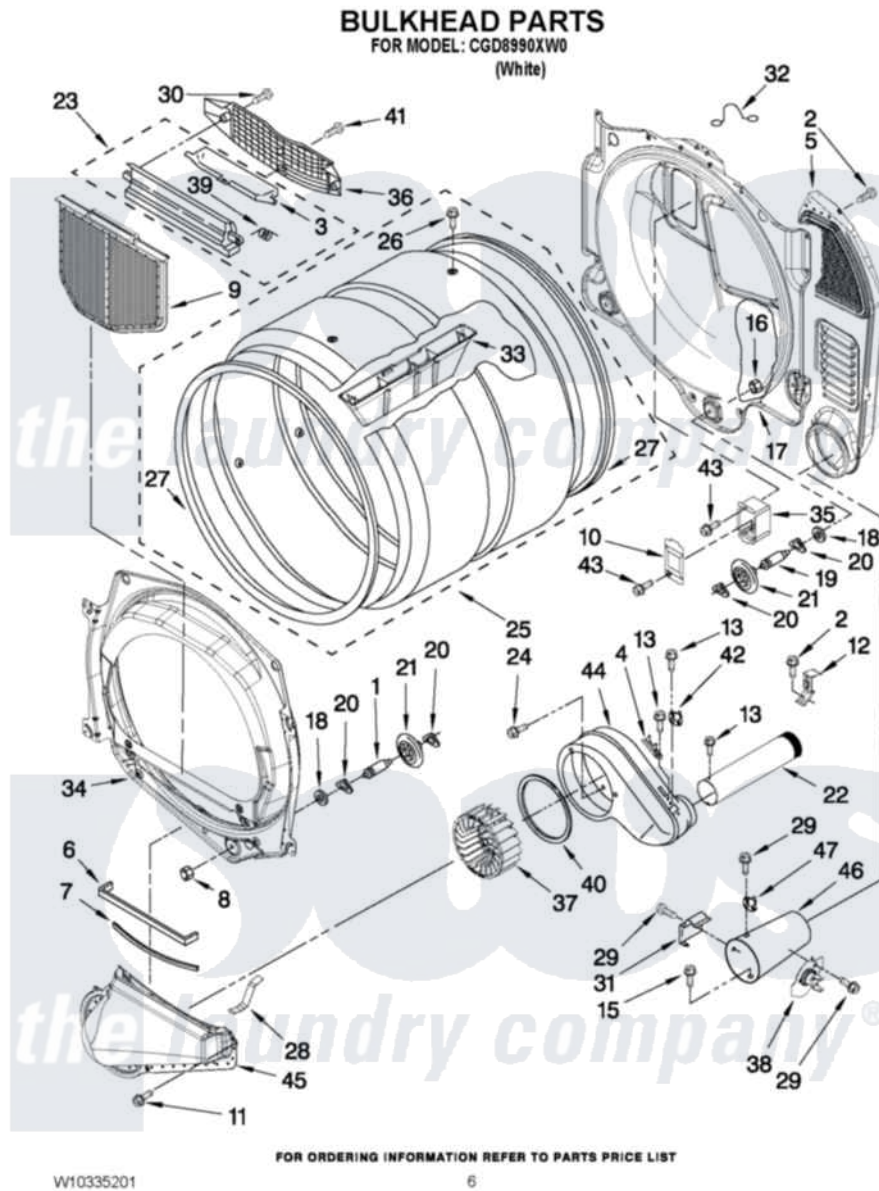

# Whirlpool CGD8990XW0 03 - BULKHEAD PARTS

Whirlpool [Commercial Whirlpool CGD8990XW0 Dryer Parts](#) Parts Diagram 03 - BULKHEAD PARTS  
Click on the part number to view part

Item	Original Part Number	Replaced By	Status	Part Description
1	<a href="#">W10359271</a>			Shaft, Drum Roller Threads
2	3390647	<a href="#">488729</a>		Screw
3	<a href="#">W10153413</a>			Door, Lint Screen
4	<a href="#">3392519</a>			Thermal Limiter
5	<a href="#">3394346</a>			Air Duct Assembly
6	<a href="#">697813</a>			Seal, Outlet Housing
7	697814	<a href="#">697813</a>		Seal, Outlet Housing
8	3934666	<a href="#">W10080210</a>		Nut, 3/8 X 16
9	W10049370	<a href="#">W10120998</a>		Screen
10	3402841	<a href="#">8532165</a>		Lens, Drum Light
11	359625	<a href="#">487240</a>		Screw, For Mtg. Service Capacitor
12	<a href="#">8572105</a>			Retainer, Toe Panel
13	8533971	<a href="#">90767</a>		Screw, 8A X 3/8 HeX Washer Head Tapping
15	<a href="#">693995</a>			Screw, Hex Head
16	W10001120	<a href="#">W10080190</a>		Nut, 3/8-16