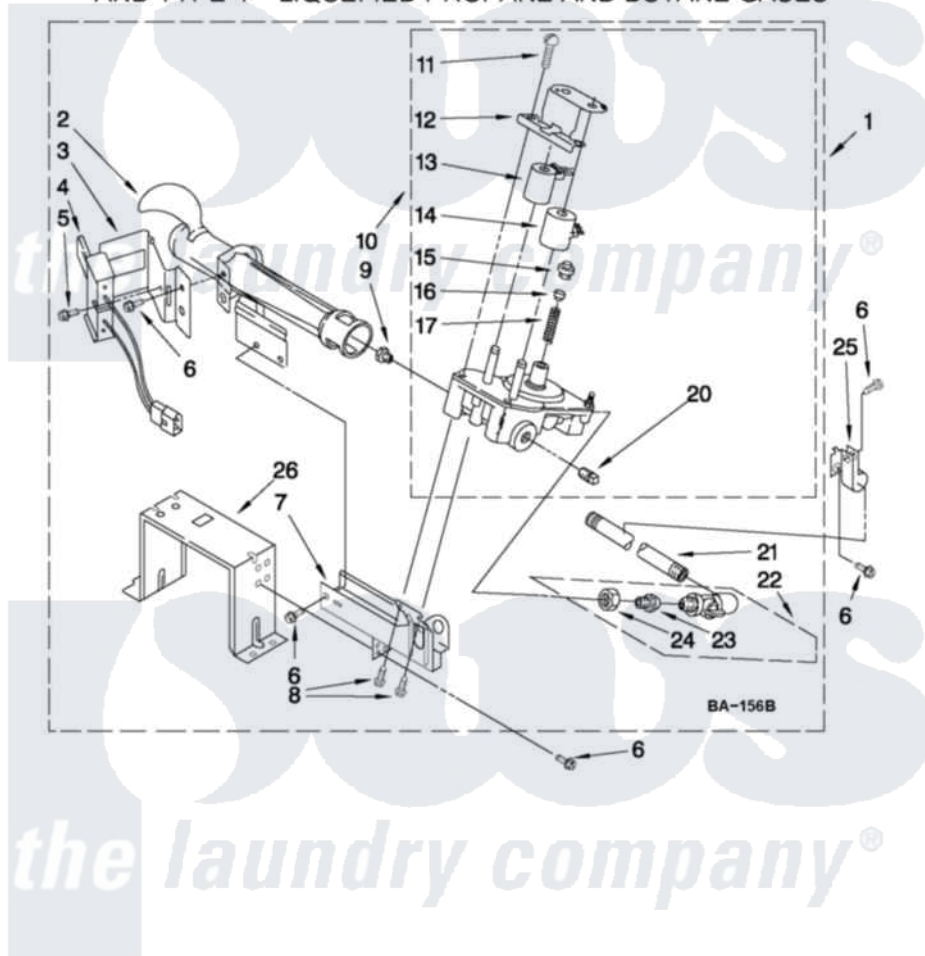

Whirlpool CGD8990XW0 04 - W10135231 BURNER ASSEMBLY

W10135231 BURNER ASSEMBLY

FOR MODEL: CGD8990XW0
(White)

USE WITH TYPE 1 - NATURAL, TYPE 2 - MIXED,
AND TYPE 4 - LIQUEFIED PROPANE AND BUTANE GASES

FOR ORDERING INFORMATION REFER TO PARTS PRICE LIST

W10335201

8

Whirlpool [Commercial Whirlpool CGD8990XW0 Dryer Parts](#) Parts Diagram 04 - W10135231 BURNER ASSEMBLY
Click on the part number to view part

Item	Original Part Number	Replaced By	Status	Part Description
1	W10135231	W10492508		Burner-Gas
2	688617	693140		Burner
3	694298			Bracket, Ignitor
4	686590	279311		Ignitor
5	3393909			Screw, 8-32 X 7/8
6	343641	681414		Screw, 10AB X 1/2
7	3389871		Not Available	Base, Burner
8	3387057			Screw, 10-16 X 1/2 Orifice, Burner
9	234870			Orifice, Burner
"	234868			Orifice, Burner
10	W10141728			Valve, Gas 60 Hz
11	694421			Screw, Bracket Mounting
12	694538			Bracket, Shunt
13	694540			Coil, 60 Hz
14	694539			Coil, 60 Hz
15	694424			Leak, Limiter