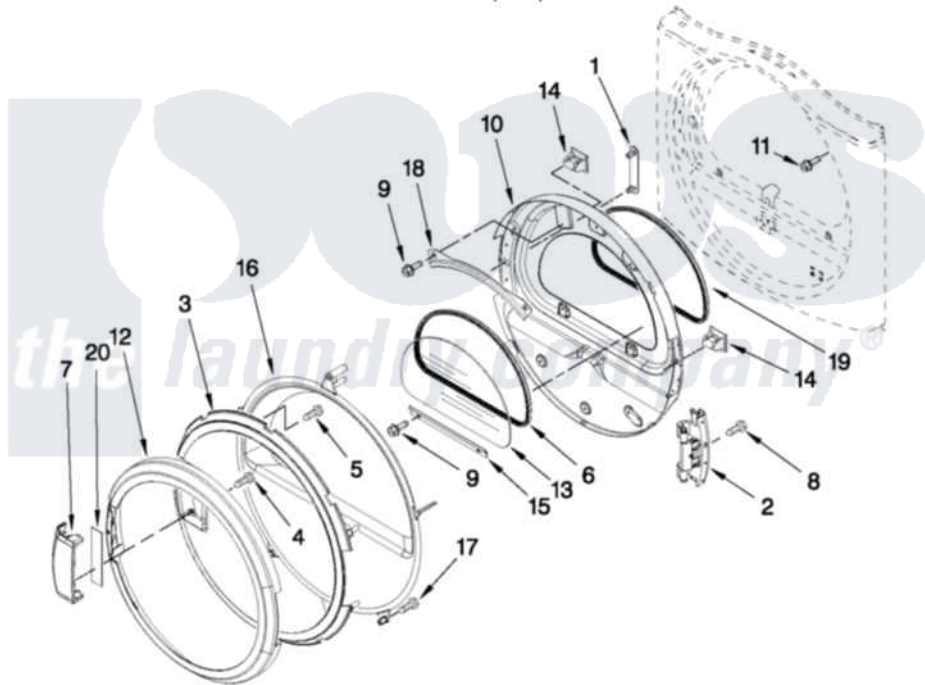

Whirlpool CGD8990XW0 05 - DOOR PARTS

DOOR PARTS FOR MODEL: CGD8990XW0 (White)

FOR ORDERING INFORMATION REFER TO PARTS PRICE LIST

W10335201

10

Whirlpool [Commercial Whirlpool CGD8990XW0 Dryer Parts](#) Parts Diagram 05 - DOOR PARTS
Click on the part number to view part

Item	Original Part Number	Replaced By	Status	Part Description
1	8565119			Label, Hinge Hole Cover
2	W10198424			Door Hinge Assembly
3	W10137473			Door Screen Intermediate Assembly Intermediate
4	9742177			Screw, 8-18 X .625
5	3400618			Screw, 6-19 X 3/8
6	8579663			Seal, Window
7	W10117477	W10112976		Handle, Door
8	W10159996			Screw, 10-24 X 25/64
9	3393258	3373329D		Screw
10	W10363674			Door Assembly
11	355515			Screw, 8-18 X 11/16
12	W10198431			Door, Outer Ring
13	W10286878			Window
14	690081	279570		Latch
15	8519354			Retainer-Window
16	W10137471			Door, Intermediate

17	8534022		Screw, 8-18 X 1/16
18	8519356		Retainer-Window
19	N/P	Not Available	DOOR SEAL (NOT SERVICEABLE)
20	W10112927		Pad, Door Handle