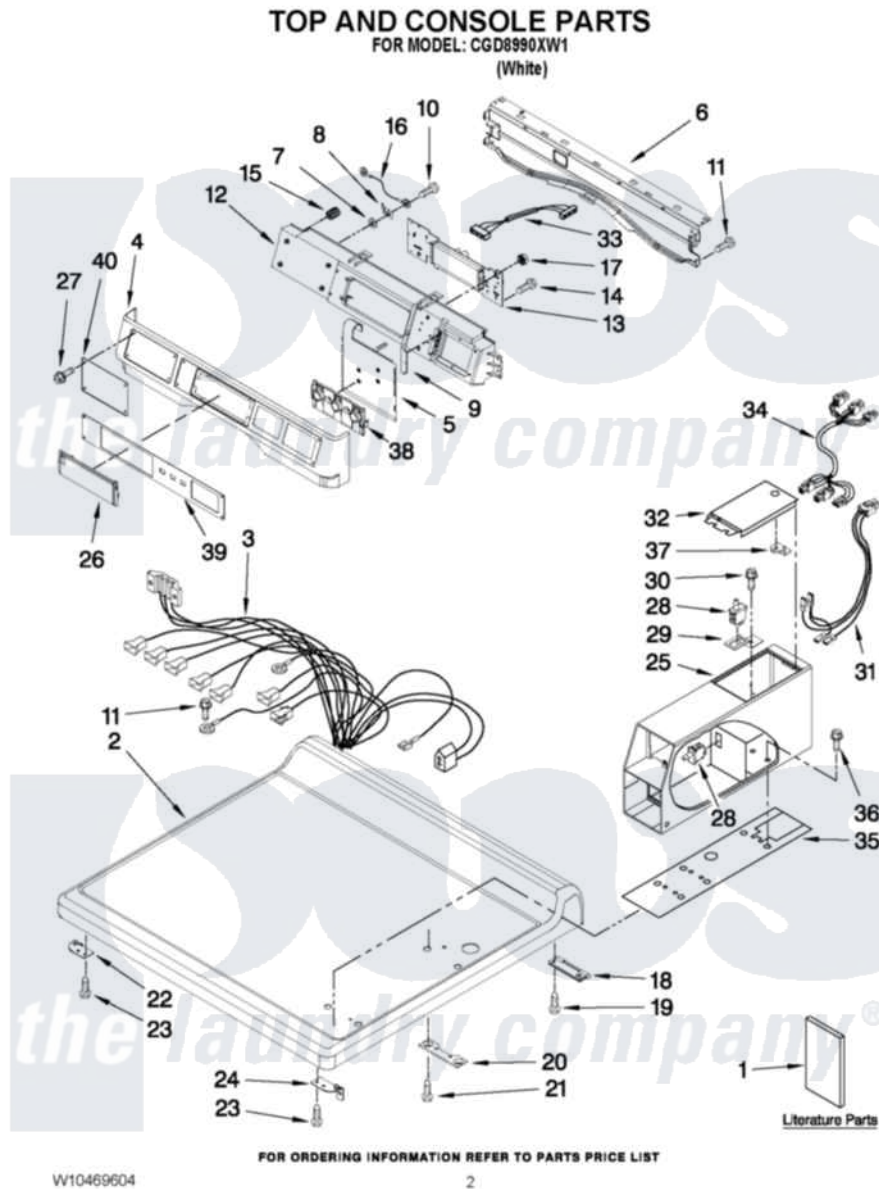

Whirlpool CGD8990XW1 01 - TOP AND CONSOLE PARTS

Whirlpool [Commercial Whirlpool CGD8990XW1 Dryer Parts](#) Parts Diagram 01 - TOP AND CONSOLE PARTS
Click on the part number to view part

Item	Original Part Number	Replaced By	Status	Part Description
1	W10184516		Not Available	INSTALLATION INSTRUCTION
"	W10166378		Not Available	TECH SHEET
"	W10469604		Not Available	PARTS LIST
2	W10137411			Top
3	W10337045			Harness, Main
4	W10137459			Console
5	W10135255			Assembly, Membrane Switch And Backer Plate
6	8565237			Bracket, Console
7	W10189075			Washer, Brass
8	3373818			Tab-Grounding
9	W10187276			Seal, Console
10	488234			Screw 8-32 X 1/4
11	3390647	488729		Screw
12	W10137427			Console
13	W10166386			User-Interface Assembly

14	489136		Screw, 3-24 X 1/32
15	W10189313		Inserts
16	W10188087		Ground Wire Assembly
17	W10139046		Nut 6-32
18	8565018		Assembly, Hinge And Pin
19	342055	488627	Screw
20	3347825	3353813	Plate, Mounting
21	98445		Screw, 10-16 X 3/4
22	W10137445		Bracket - Top Panel, Left
23	3390647	488729	Screw
24	W10137444		Bracket - Top Panel, Right
25	W10171132		Meter Case
26	W10267645		Cover, Display
27	W10137457		Screw, 8-32 X 3/64
28	W10131838		Switch, Vault And Service Door
29	W10133508		Bracket, Service Switch
30	W10139210		Screw, 8-18 X 5/16
31	W10211244		Wire, Harness Service Switch
32	3351136		Service Door Assembly
33	W10166307		Harness, Communication
34	W10166308		Harness, Meter Case
35	W10137448		Cushion, Meter Case
36	3349065		Bolt, Meter Case Mounting
37	W10156125		Cam-Lock
38	W10137455		Push Button
39	W10334890		Fascia, Console
40	W10137462		Fascia-Dispenser