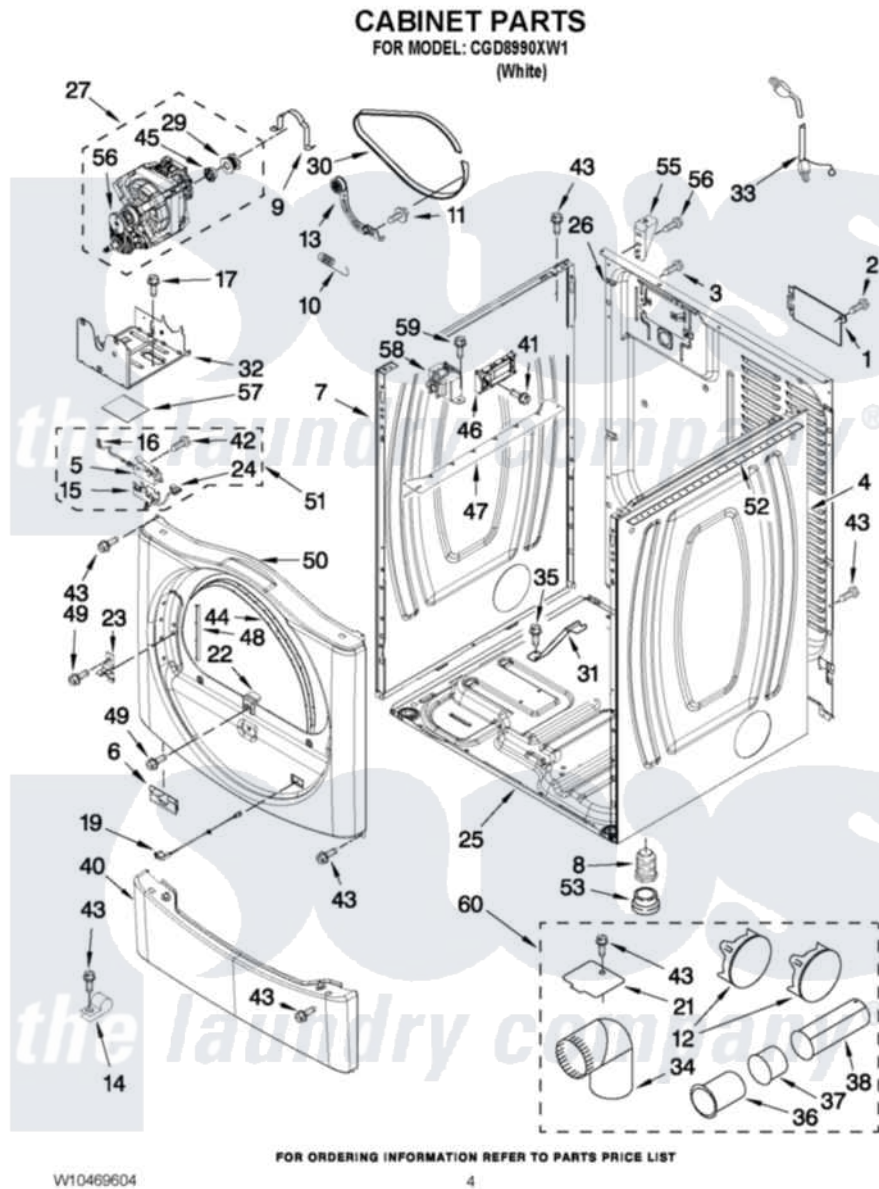

Whirlpool CGD8990XW1 02 - CABINET PARTS

Whirlpool [Commercial Whirlpool CGD8990XW1 Dryer Parts](#) Parts Diagram 02 - CABINET PARTS
Click on the part number to view part

Item	Original Part Number	Replaced By	Status	Part Description
1	8317340			Cover, Terminal Block
2	3390814	90767		Screw, 8A X 3/8 HeX Washer Head Tapping
3	8533974	4331106		Screw, No.10-32 X 7/16
4	8565048			Panel, Side
5	8564010			Assembly, Switch And Actuator
6	8519459			Clip, Toe Panel
7	8565054			Panel, Side
8	3392100	49621		Feet-Leveling
NI	279810			Foot-Optional
9	660658			Clamp, Motor Mounting 343481 685441
10	3387374			Spring, Idler
11	3389420			Retainer-Idler 1/4-20 X 1/16
12	49252			Plug, Multivent
13	W10344192			Idler Assembly