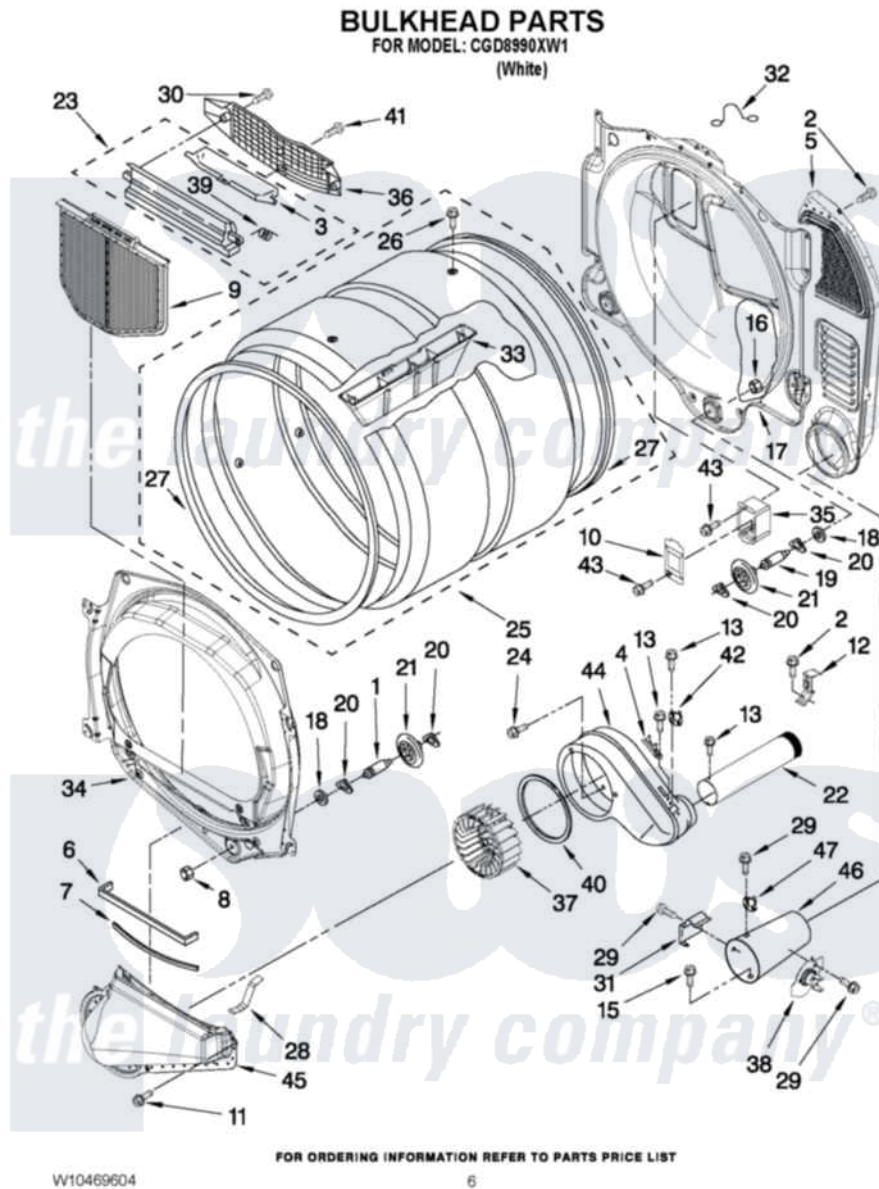

Whirlpool CGD8990XW1 03 - BULKHEAD PARTS

Whirlpool Commercial Whirlpool CGD8990XW1 Dryer Parts Parts Diagram 03 - BULKHEAD PARTS
Click on the part number to view part

Item	Original Part Number	Replaced By	Status	Part Description
1	W10359271			Shaft, Drum Roller Threads
2	3390647	488729		Screw
3	W10153413			Door, Lint Screen
4	3392519			Thermal Limiter
5	3394346			Air Duct Assembly
6	697813			Seal, Outlet Housing
7	697814	697813		Seal, Outlet Housing
8	3934666	W10080210		Nut, 3/8 X 16
9	W10049370	W10120998		Screen
10	3402841	8532165		Lens, Drum Light
11	359625	487240		Screw, For Mtg. Service Capacitor
12	8572105			Retainer, Toe Panel
13	8533971	90767		Screw, 8A X 3/8 HeX Washer Head Tapping
15	693995			Screw, Hex Head
16	W10001120	W10080190		Nut, 3/8-16

17	W10080170		Bulkhead, Rear
18	3387459	W10080960	Washer, Support
19	W10359272		Shaft, Roller Drum Threads
20	690997		Washer, Thrust
21	W10314171		Roller, Support Assembly
22	8563728		Exhaust Pipe
23	W10153423		Outlet Grille, Housing Assembly
24	489463		Screw, 8-18 X 1/16
25	W10153420		Complete Drum Assembly
26	W10219342		Screw, Baffle Mounting
27	W10166807	280114	Seal
28	W10345456	8066208	Clip-Exhaust
29	90767		Screw, 8A X 3/8 HeX Washer Head Tapping
30	3387230		Screw, 10-16 X 13/16
31	338906		Radiant, Sensor
32	3401707		Jumper, Tco-High Limit
33	W10153409		Baffle, Drum
34	8565061		Bulkhead, Front
35	8578825		Bracket, Drum Light
36	W10153412		Grille, Outlet
37	W10349492		Wheel, Blower
38	8573713		Thermal-Cutoff
39	3394986		Spring, Lint Screen Door
40	697770		Seal, Cover Plate Blower Housing
41	695240	488729	Screw
42	8577274		Thermostat 295F
43	487909	488729	Screw
44	8544362	W10119255	Housing, Blower
45	8066168	W10128606	Duct-Lint
46	8573824		Funnel, Burner
47	3391912		Thermostat, High-Limit 255 F