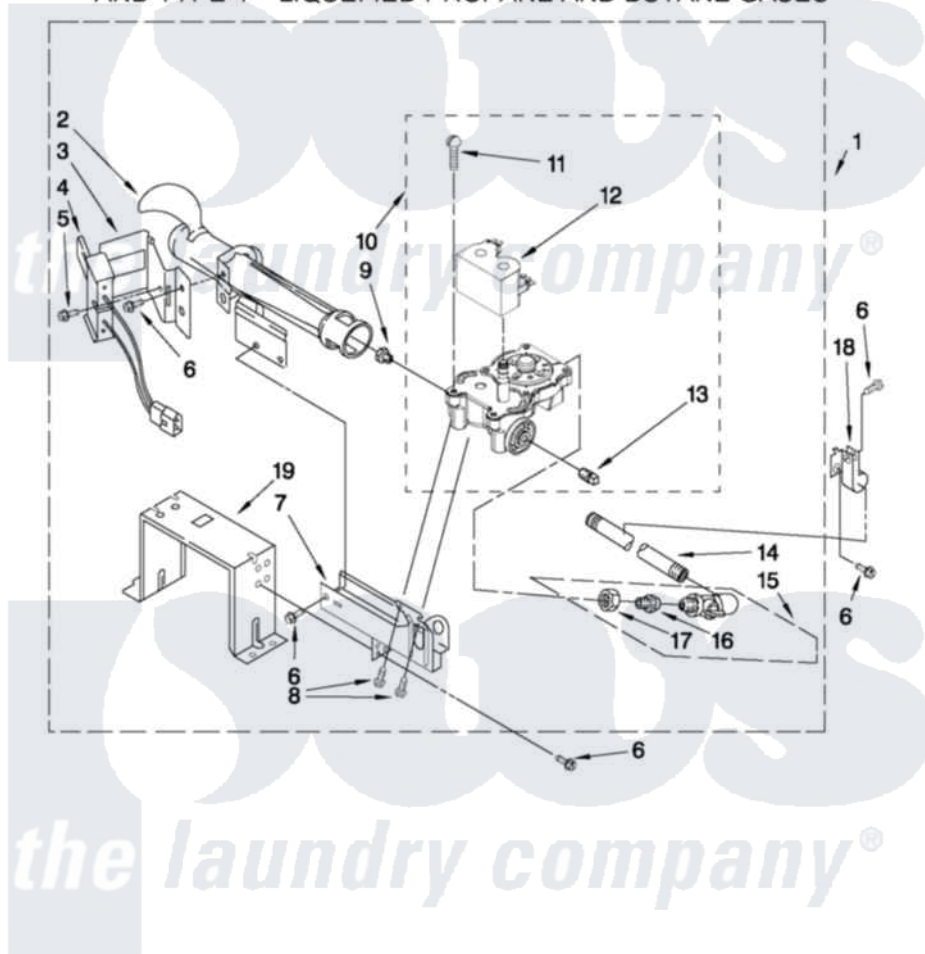

Whirlpool CGD8990XW1 04 - BURNER ASSEMBLY

BURNER ASSEMBLY

FOR MODEL: CGD8990XW1

(White)

USE WITH TYPE 1 - NATURAL, TYPE 2 - MIXED,
AND TYPE 4 - LIQUEFIED PROPANE AND BUTANE GASES

W10469604

FOR ORDERING INFORMATION REFER TO PARTS PRICE LIST

8

Whirlpool [Commercial Whirlpool CGD8990XW1 Dryer Parts](#) Parts Diagram 04 - BURNER ASSEMBLY

[Click on the part number to view part](#)

Item	Original Part Number	Replaced By	Status	Part Description
1	W10400668	W10492508		Burner-Gas
2	688617	693140		Burner
3	694298			Bracket, Ignitor
4	686590	279311		Ignitor
5	3393909			Screw, 8-32 X 7/8
6	343641	681414		Screw, 10AB X 1/2
7	3389871		Not Available	Base, Burner
8	3387057			Screw, 10-16 X 1/2 Orifice, Burner
9	234870			Orifice, Burner
"	234868			Orifice, Burner
10	W10299939			Valve, Gas 60 Hz
11	326049536			Screw, Coil
12	W10328463			Coil, 60 Hz
13	W10295523			Plug, Pipe
14	W10110395			Pipe, Gas Supply
15	697441			Valve And Union Shut-Off