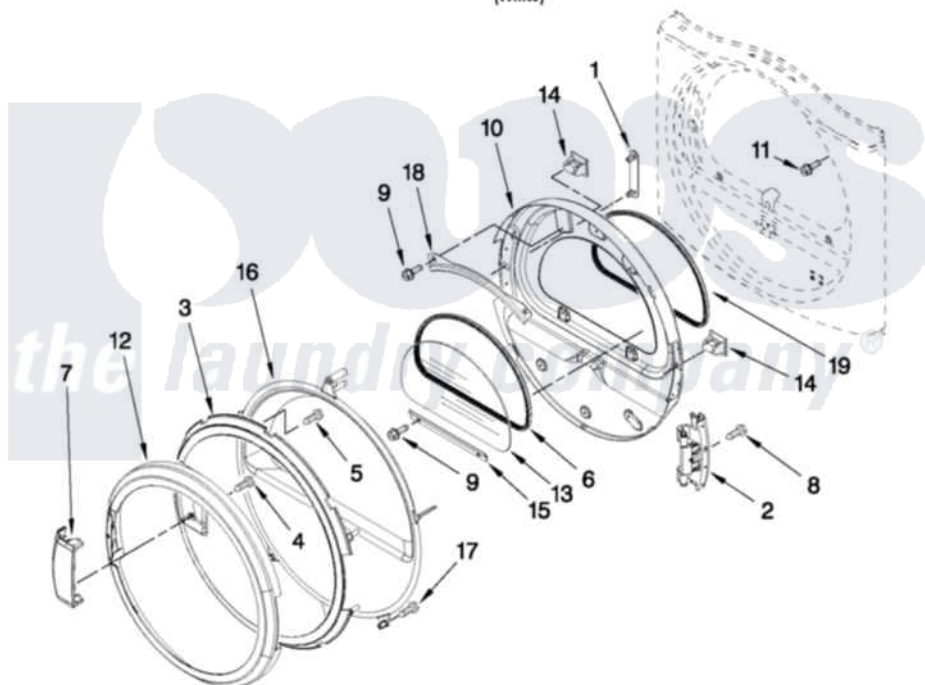

Whirlpool CGD8990XW1 05 - DOOR PARTS

DOOR PARTS FOR MODEL: CGD8990XW1 (White)

W10469604

FOR ORDERING INFORMATION REFER TO PARTS PRICE LIST

10

Whirlpool [Commercial Whirlpool CGD8990XW1 Dryer Parts](#) Parts Diagram 05 - DOOR PARTS
Click on the part number to view part

Item	Original Part Number	Replaced By	Status	Part Description
1	8565119			Label, Hinge Hole Cover
2	W10304672	8578887		Door Hinge Assembly
3	W10137473			Door Screen Intermediate Assembly Intermediate
4	9742177			Screw, 8-18 X .625
5	3400618			Screw, 6-19 X 3/8
6	8579663			Seal, Window
7	W10112976			Handle, Door
8	W10159996			Screw, 10-24 X 25/64
9	3393258	3373329D		Screw
10	W10363674			Door Assembly
11	355515			Screw, 8-18 X 11/16
12	W10112916			Door, Outer Ring
13	W10286878			Window
14	690081	279570		Latch
15	8519354			Retainer-Window
16	W10137471			Door, Intermediate