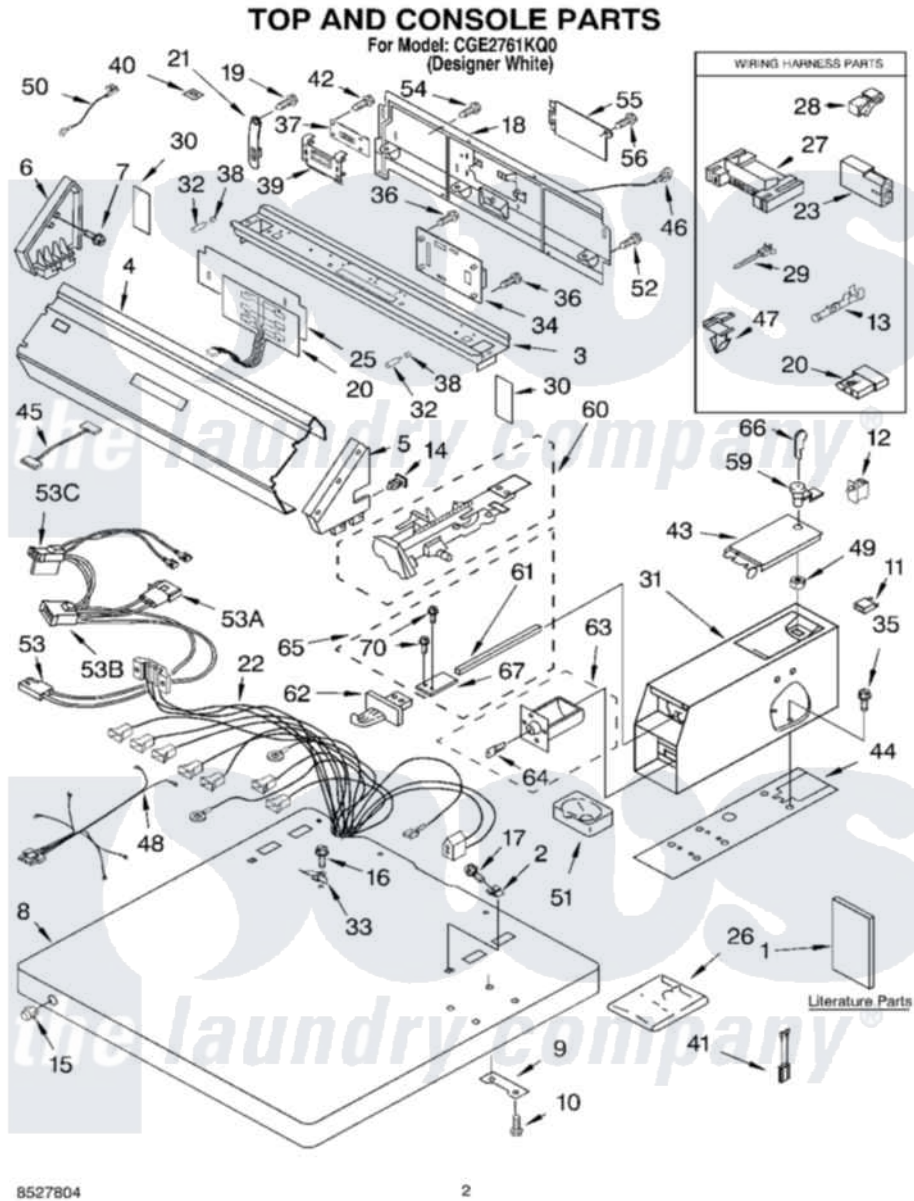

Whirlpool CGE2761KQ0 02 - TOP AND CONSOLE, LITERATURE

8527804

2

Whirlpool Commercial Whirlpool CGE2761KQ0 Dryer Parts Parts Diagram 02 - TOP AND CONSOLE, LITERATURE
Click on the part number to view part

Item	Original Part Number	Replaced By	Status	Part Description
1	LIT8527809		Not Available	Literature Parts (Instructions, Installation)
"	LIT8527854		Not Available	Literature Parts (Wiring Diagram)
"	LIT8527808		Not Available	Literature Parts (Tech Sheet)
"	LIT8527804		Not Available	Literature Parts (Repair Parts List)
2	357213			Nut, Push-In
3	3978858			Bracket, Control
4	8527823			Panel, Control
5	8316516	W10096340		Cap, End
6	3949734	W10096320		Cap, End
7	97787	W10109200		Screw, Baffle Mounting
8	3954665			Top
9	3347825	3353813		Plate, Mounting
10	98445			Screw, 10-16 X 3/4
11	3402784			Switch, Service Diagnostic