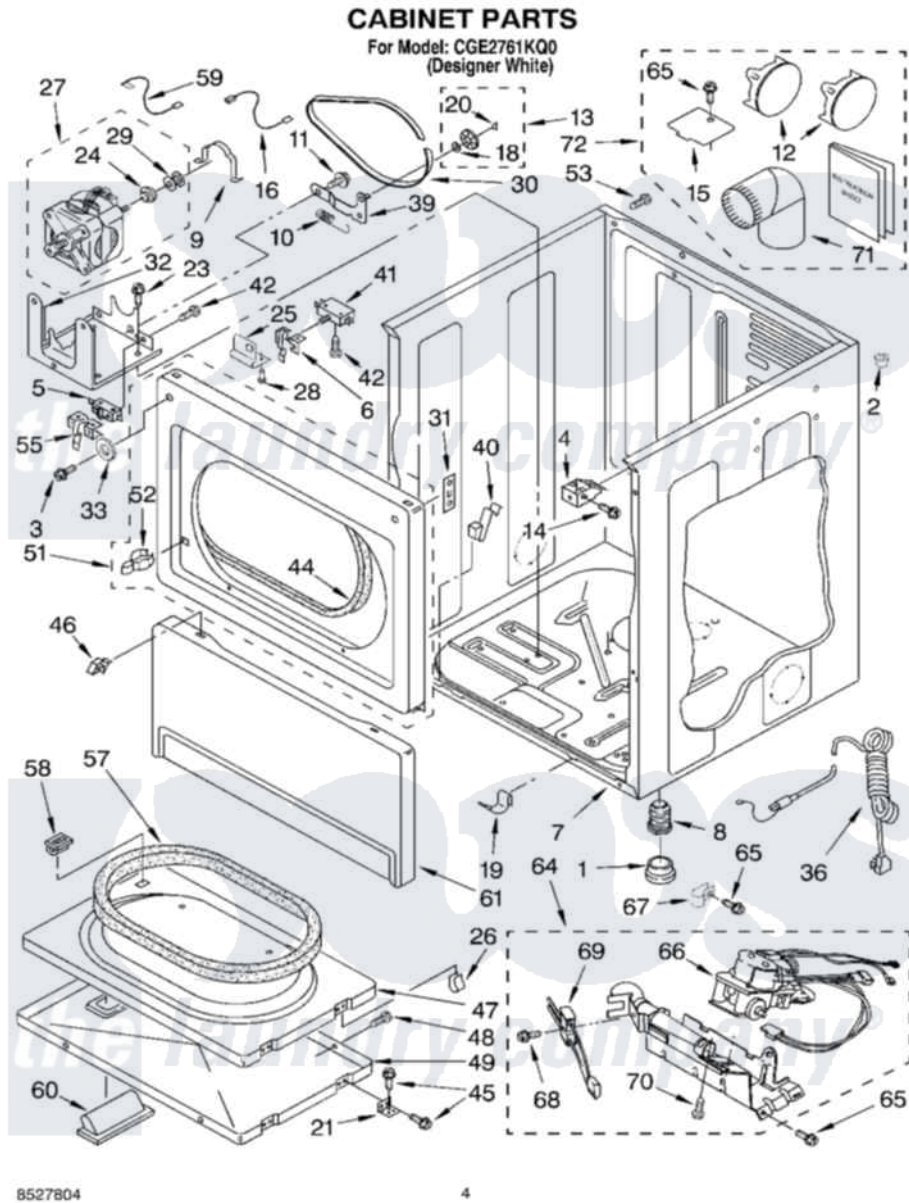

# Whirlpool CGE2761KQ0 03 - CABINET

8527804

4

Whirlpool [Commercial Whirlpool CGE2761KQ0 Dryer Parts](#) Parts Diagram 03 - CABINET  
Click on the part number to view part

Item	Original Part Number	Replaced By	Status	Part Description
1	<a href="#">3391943</a>			Boot, Foot
2	<a href="#">356674</a>			Cone, Wedge
3	3393258	<a href="#">3373329D</a>		Screw
4	<a href="#">3391846</a>			Clip, Front Panel
5	3394881	<a href="#">279782</a>		Switch-Lid
6	<a href="#">691581</a>			Lever, Door Switch
7	<a href="#">8310656</a>			Cabinet
8	3392100	<a href="#">49621</a>		Feet-Leveling
"	<a href="#">279810</a>			Foot-Optional
9	<a href="#">660658</a>			Clamp, Motor Mounting 343481 685441
10	<a href="#">3387374</a>			Spring, Idler
11	<a href="#">3389420</a>			Retainer-Idler 1/4-20 X 1/16
12	697750	<a href="#">W10470674</a>		Dryer Exhaust Kit
13	3388672	<a href="#">279640</a>		Pulley-ldr
14	3391915	<a href="#">681615</a>		Screw
15	<a href="#">3394331</a>			Plate Cover