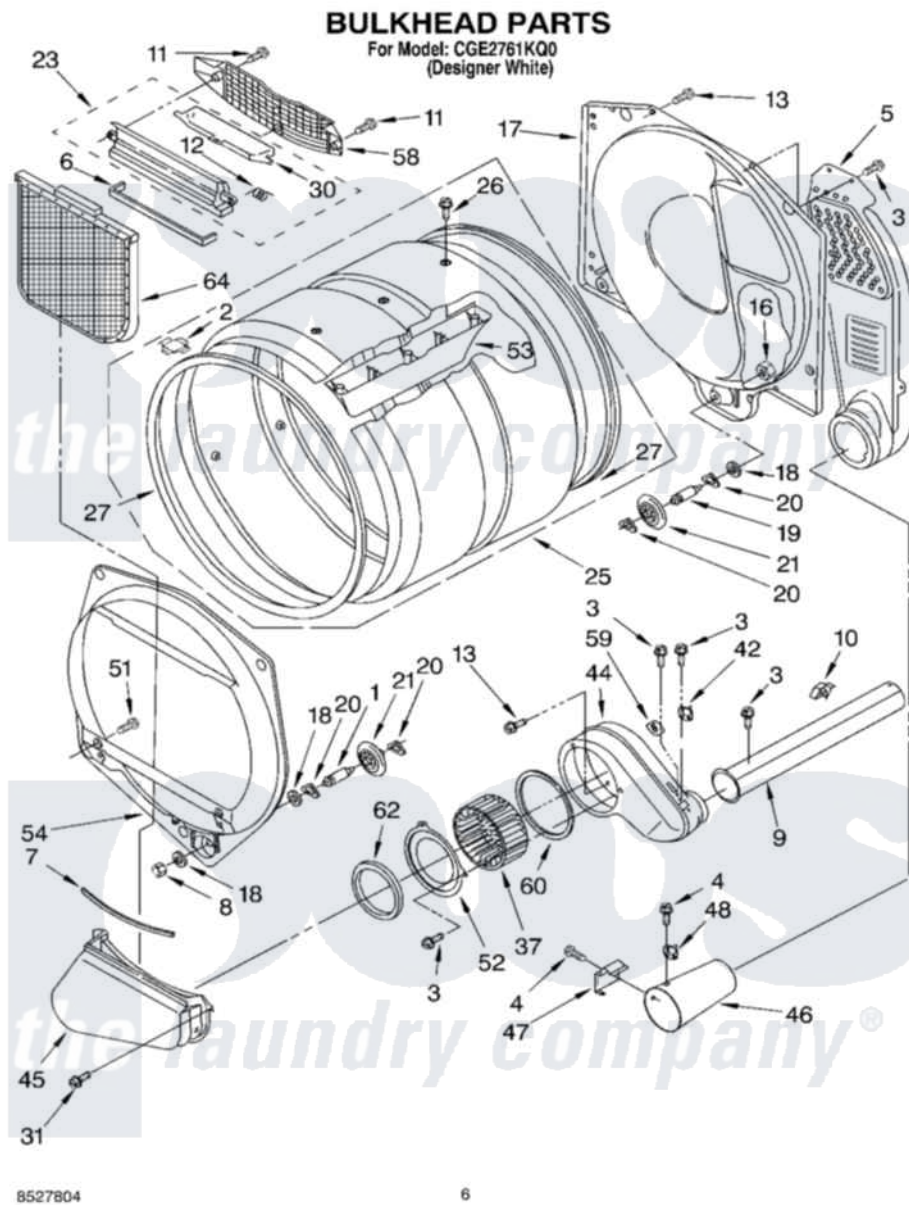

Whirlpool CGE2761KQ0 04 - BULKHEAD

Whirlpool [Commercial Whirlpool CGE2761KQ0 Dryer Parts](#) Parts Diagram 04 - BULKHEAD
[Click on the part number to view part](#)

Item	Original Part Number	Replaced By	Status	Part Description
1	3399508	W10359271		Shaft, Drum Roller Threads
2	8066086			Plug, Drum Hole
3	3390646	W10139210		Screw, 8-18 X 5/16
4	90767			Screw, 8A X 3/8 HeX Washer Head Tapping
5	3394346			Air Duct Assembly
6	697813			Seal, Outlet Housing
7	697814	697813		Seal, Outlet Housing
8	3359452			Nut, Lock
9	8318486	279936		Kit-Exhst
10	3388229			Retainer, Toe Panel
11	3387230			Screw, 10-16 X 13/16
12	3394986			Spring, Lint Screen Door
13	3390647	488729		Screw
16	3387709			Nut, 3/8-16
17	3387809			Bulkhead, Rear
18	3387459	W10080960		Washer, Support

19	3399509	W10359272	Shaft, Roller Drum Threads
20	690997		Washer, Thrust
21	3396801	W10314173	Support
23	3394985	8563755	Housing, Outlet Assembly
25	8318215	W10197999	Drum
26	97787	W10109200	Screw, Baffle Mounting
27	697694	280114	Seal
30	3394984	8563758	Door, Lint Screen
31	487909	488729	Screw
37	697772		Wheel, Blower
42	3387138		Thermostat, Internal-Bias
44	8530038	8544363	Housing, Blower
45	8530036		Lint Duct Assembly
46	8066047		Funnel, Burner
47	338906		Radiant, Sensor
48	3391912		Thermostat, High-Limit 255 F
51	3357011	308685	Side Trim)
52	697771	279780	Cover
53	697693	W10113136	Baffle, Drum
54	697557		Bulkhead, Front
58	8299979		Grill, Outlet Screen Door
59	3390719		Thermal-Fuse
60	697770		Seal, Cover Plate Blower Housing
62	697769	8566209	Seal, Transition Duct
64	3390721	W10120998	Screen
"	72017		Paint, Touch-Up
"	350930		Paint, Pressurized Spray B
"	350938		Paint, Pressurized Spray B
"	799344		Paint, Touch-Up)