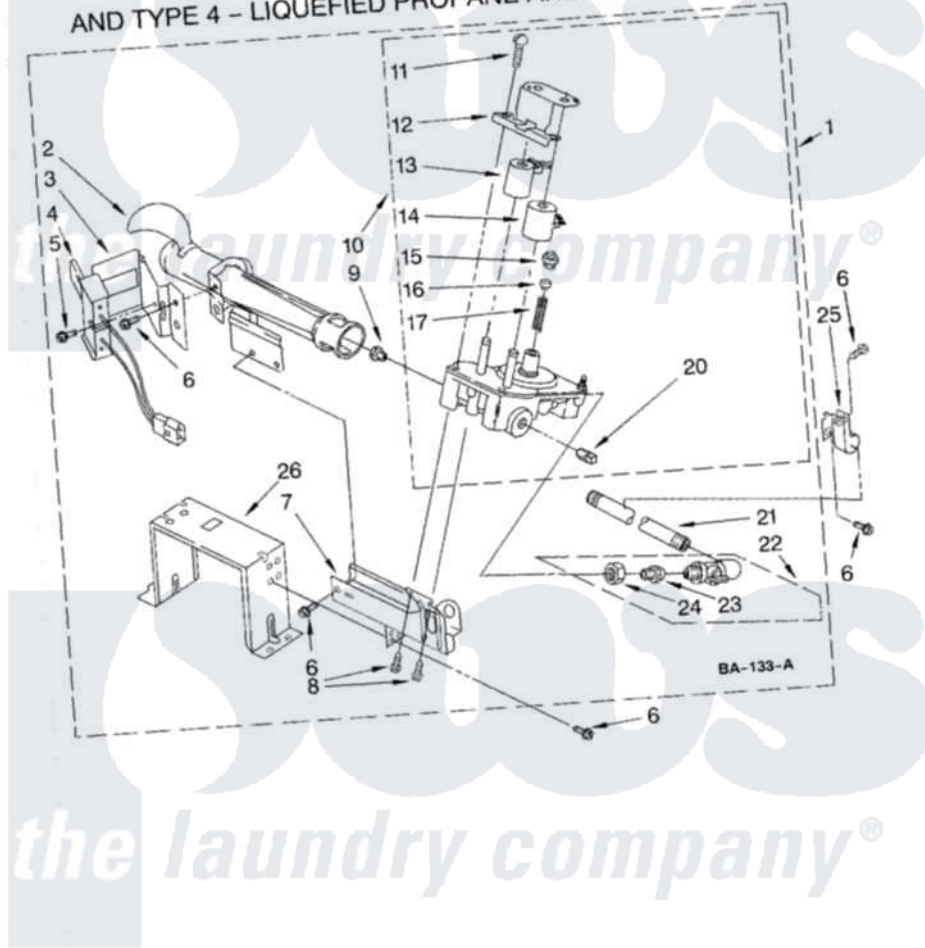

Whirlpool CGE2761KQ0 05 - 3401797 BURNER ASSEMBLY

3401797 BURNER ASSEMBLY

For Model: CGE2761KQ0
(Designer White)

USE WITH TYPE 1 - NATURAL, TYPE 2 - MIXED,
AND TYPE 4 - LIQUEFIED PROPANE AND BUTANE GASES

8527804

8

Whirlpool Commercial Whirlpool CGE2761KQ0 Dryer Parts Parts Diagram 05 - 3401797 BURNER ASSEMBLY
Click on the part number to view part

Item	Original Part Number	Replaced By	Status	Part Description
1	3401797	285904		Burner-Gas
2	688617	693140		Burner
3	694298			Bracket, Ignitor
4	686590	279311		Ignitor
5	3393909			Screw, 8-32 X 7/8
6	343641	681414		Screw, 10AB X 1/2
7	3389871		Not Available	Base, Burner
8	3387057			Screw, 10-16 X 1/2 Orifice, Burner
9	3397656			Orifice, Burner
"	15775	72017		Paint, Touch-Up
10	3401775	279923		NAT Gas
11	694421			Screw, Bracket Mounting
12	694538			Bracket, Shunt
13	694540			Coil, 60 Hz
14	694539			Coil, 60 Hz
15	694424			Leak, Limiter