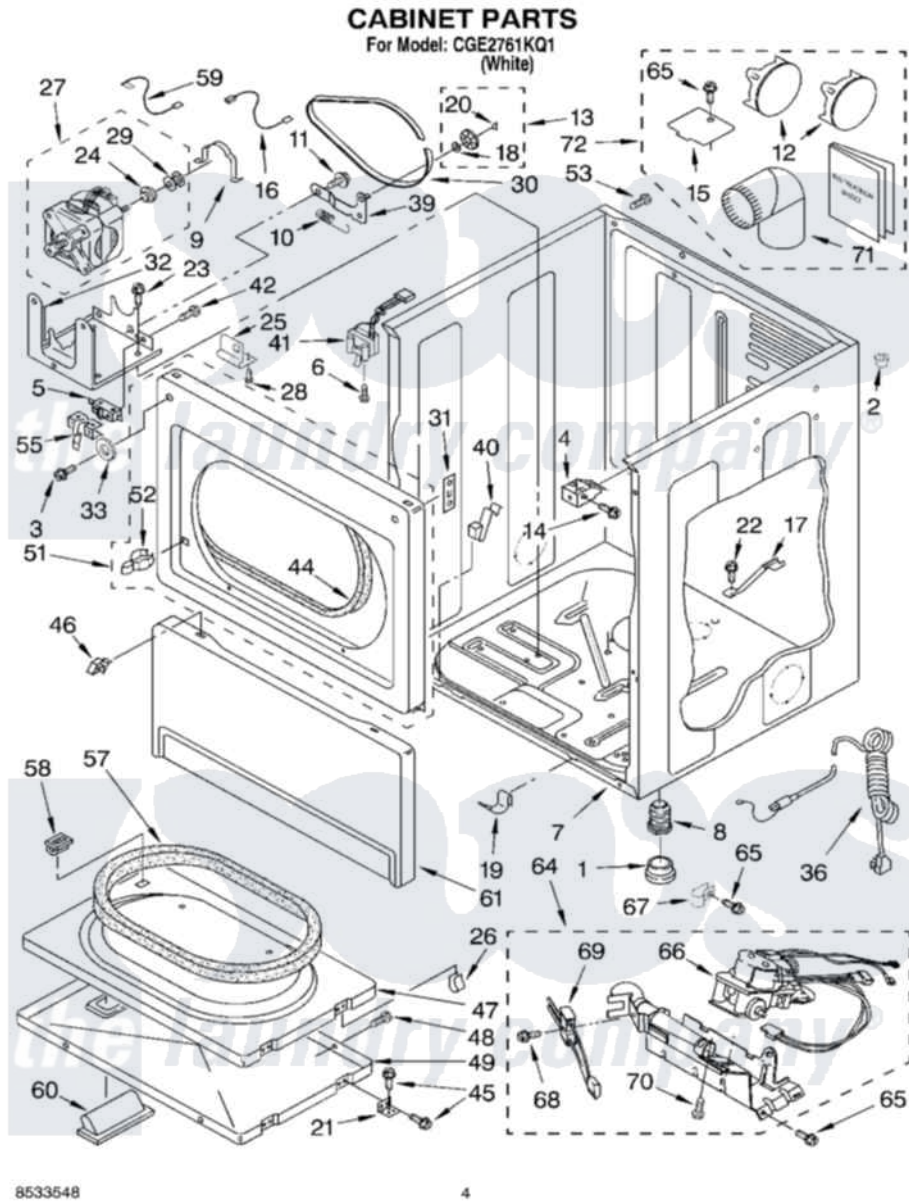

Whirlpool CGE2761KQ1 02 - CABINET PARTS

8533548

4

Whirlpool [Commercial Whirlpool CGE2761KQ1 Dryer Parts](#) Parts Diagram 02 - CABINET PARTS
Click on the part number to view part

Item	Original Part Number	Replaced By	Status	Part Description
1	3391943			Boot, Foot
2	356674			Cone, Wedge
3	3393258	3373329D		Screw
4	3391846			Clip, Front Panel
5	3394881	279782		Switch-Lid
6	697773	3395530		Screw
7	8310656			Cabinet
8	3392100	49621		Feet-Leveling
"	279810			Foot-Optional
9	660658			Clamp, Motor Mounting 343481 685441
10	3387374			Spring, Idler
11	3389420			Retainer-Idler 1/4-20 X 1/16
12	697750	W10470674		Dryer Exhaust Kit
13	3388672	279640		Pulley-ldr
14	3391915	681615		Screw
15	3394331			Plate Cover