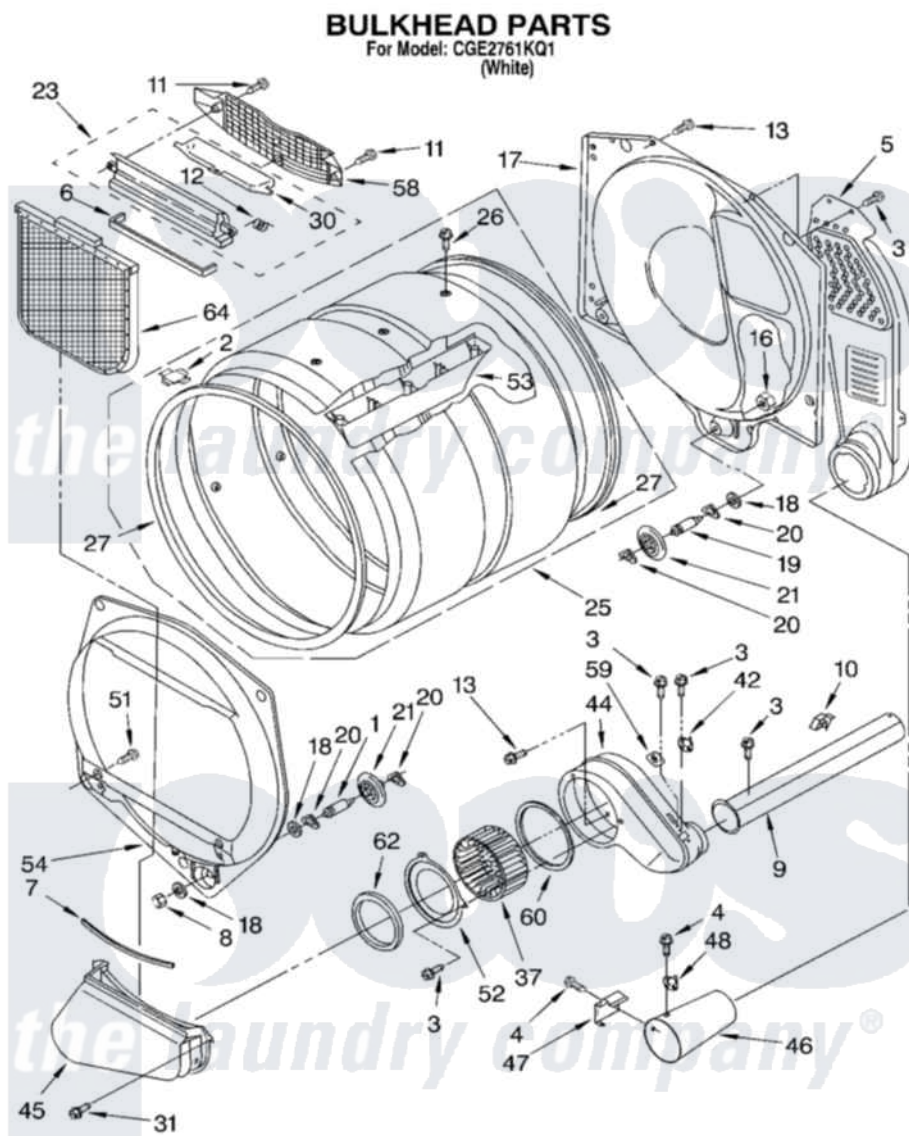

Whirlpool CGE2761KQ1 03 - BULKHEAD PARTS

8533548

6

Whirlpool [Commercial Whirlpool CGE2761KQ1 Dryer Parts](#) Parts Diagram 03 - BULKHEAD PARTS
Click on the part number to view part

Item	Original Part Number	Replaced By	Status	Part Description
1	3399508	W10359271		Shaft, Drum Roller Threads
2	8066086			Plug, Drum Hole
3	3390646	W10139210		Screw, 8-18 X 5/16
4	90767			Screw, 8A X 3/8 HeX Washer Head Tapping
5	3394346			Air Duct Assembly
6	697813			Seal, Outlet Housing
7	697814	697813		Seal, Outlet Housing
8	3359452			Nut, Lock
9	8318486	279936		Kit-Exhst
10	3388229			Retainer, Toe Panel
11	3387230			Screw, 10-16 X 13/16
12	3394986			Spring, Lint Screen Door
13	3390647	488729		Screw
16	3387709			Nut, 3/8-16
17	3387809			Bulkhead, Rear
18	3387459	W10080960		Washer, Support

19	3399509	W10359272	Shaft, Roller Drum Threads
20	690997		Washer, Thrust
21	8536973	W10314173	Support
23	3394985	8563755	Housing, Outlet Assembly
25	8318215	W10197999	Drum
26	97787	W10109200	Screw, Baffle Mounting
27	697694	280114	Seal
30	3394984	8563758	Door, Lint Screen
31	487909	488729	Screw
37	697772		Wheel, Blower
42	3387138		Thermostat, Internal-Bias
44	8541568	W10119255	Housing, Blower
45	8530036		Lint Duct Assembly
46	8066047		Funnel, Burner
47	338906		Radiant, Sensor
48	3391912		Thermostat, High-Limit 255 F
51	3357011	308685	Side Trim)
52	697771	279780	Cover
53	697693	W10113136	Baffle, Drum
54	697557		Bulkhead, Front
58	8299979		Grill, Outlet Screen Door
59	3392519		Thermal Limiter
60	697770		Seal, Cover Plate Blower Housing
62	697769	8566209	Seal, Transition Duct
64	3390721	W10120998	Screen
"	N/A	Not Available	ACCESSORY PARTS
"	4392067		Kit, Dryer Repair
"	8522199		Accessory Parts
"	72017		Paint, Touch-Up
"	350930		Paint, Pressurized Spray B
"	350938		Paint, Pressurized Spray B