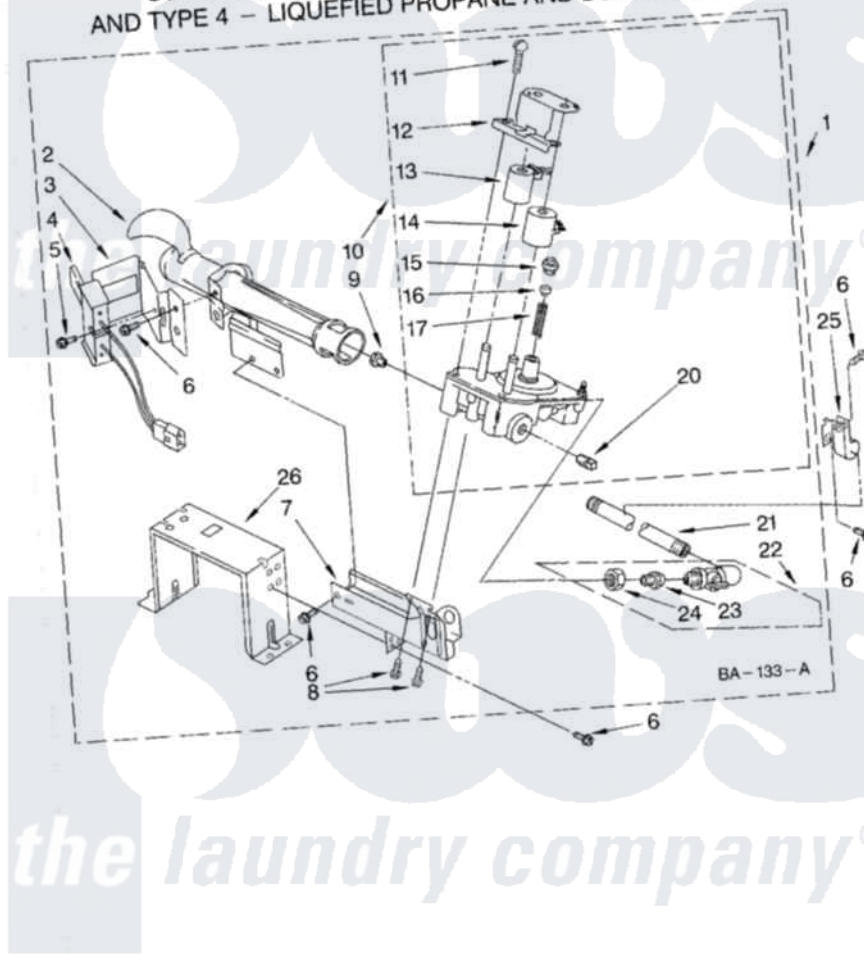

Whirlpool CGE2761KQ1 04 - 3401797 BURNER ASSEMBLY

3401797 BURNER ASSEMBLY For Model: CGE2761KQ1 (White)

USE WITH TYPE 1 – NATURAL, TYPE 2 – MIXED,
AND TYPE 4 – LIQUEFIED PROPANE AND BUTANE GASES

8533548

8

Whirlpool [Commercial Whirlpool CGE2761KQ1 Dryer Parts](#) Parts Diagram 04 - 3401797 BURNER ASSEMBLY
Click on the part number to view part

Item	Original Part Number	Replaced By	Status	Part Description
1	3401797	285904		Burner-Gas
2	688617	693140		Burner
3	694298			Bracket, Ignitor
4	686590	279311		Ignitor
5	3393909			Screw, 8-32 X 7/8
6	343641	681414		Screw, 10AB X 1/2
7	3389871		Not Available	Base, Burner
8	3387057			Screw, 10-16 X 1/2 Orifice, Burner
9	3397656			Orifice, Burner
"	15775	72017		Paint, Touch-Up
10	3401775	279923		NAT Gas
11	694421			Screw, Bracket Mounting
12	694538			Bracket, Shunt
13	694540			Coil, 60 Hz
14	694539			Coil, 60 Hz
15	694424			Leak, Limiter

16	694423		Screw, Regulator Adjustment
17	694422		Spring, Regulator
20	239822	W10295523	Plug, Pipe
21	3387224	Not Available	Pipe, Gas Supply
22	697441		Valve And Union Shut-Off
23	3393767		Pipe, Tail
24	233076		Nut, Compression
25	3387561		Clamp-Pipe
26	3389889		Bracket, Support
"	N/A	Not Available	FOLLOWING PARTS NOT ILLUSTRATED
"	694572	49572A	Conversion Kit To Type L.p.g.f