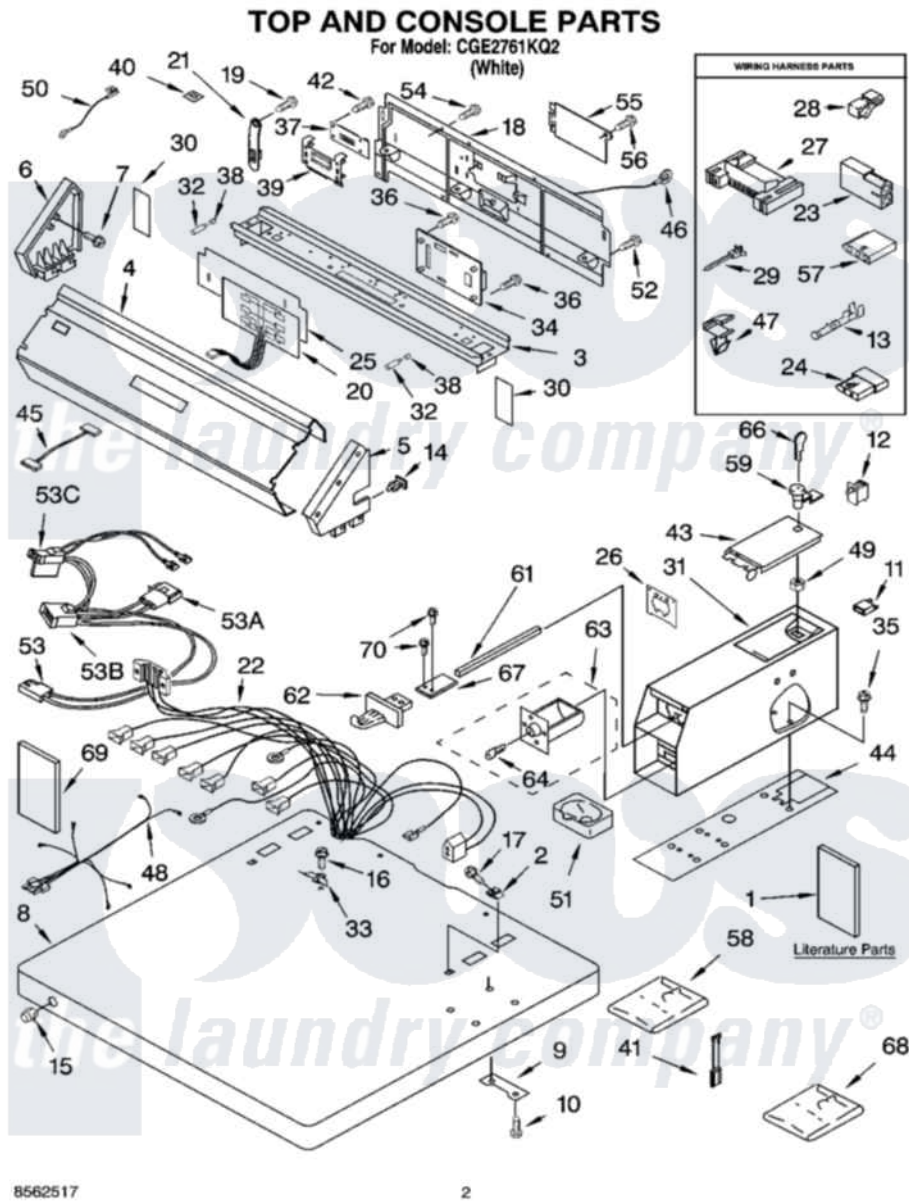

Whirlpool CGE2761KQ2 01 - TOP AND CONSOLE PARTS

8562517

2

Whirlpool Commercial Whirlpool CGE2761KQ2 Dryer Parts Parts Diagram 01 - TOP AND CONSOLE PARTS
 Click on the part number to view part

Item	Original Part Number	Replaced By	Status	Part Description
1	LIT8527809		Not Available	Literature Parts (Instructions, Installation)
"	LIT8527854		Not Available	Literature Parts (Wiring Diagram)
"	LIT8527808		Not Available	Literature Parts (Tech Sheet)
"	LIT8562517		Not Available	Literature Parts (Repair Parts List)
2	357213			Nut, Push-In
3	3978858			Bracket, Control
4	8527823			Panel, Control
5	8316516	W10096340		Cap, End
6	3949734	W10096320		Cap, End
7	97787	W10109200		Screw, Baffle Mounting
8	3954665			Top
9	3347825	3353813		Plate, Mounting
10	98445			Screw, 10-16 X 3/4
11	3402784			Switch, Service Diagnostic