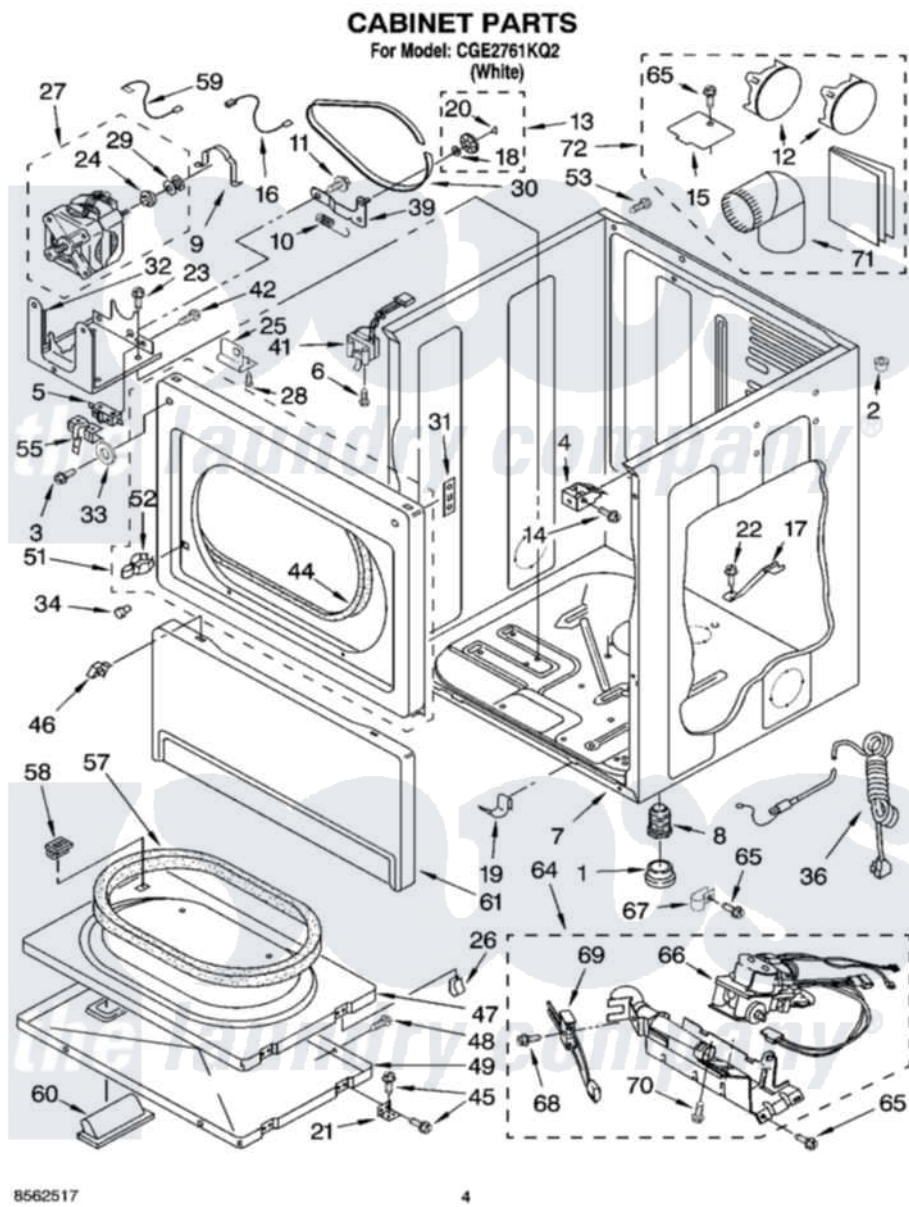

Whirlpool CGE2761KQ2 02 - CABINET PARTS

8562517

4

Whirlpool [Commercial Whirlpool CGE2761KQ2 Dryer Parts](#) Parts Diagram 02 - CABINET PARTS
Click on the part number to view part

Item	Original Part Number	Replaced By	Status	Part Description
1	3391943			Boot, Foot
2	356674			Cone, Wedge
3	3393258	3373329D		Screw
4	3391846			Clip, Front Panel
5	3394881	279782		Switch-Lid
6	697773	3395530		Screw
7	8310656			Cabinet
8	3392100	49621		Feet-Leveling
"	279810			Foot-Optional
9	660658			Clamp, Motor Mounting 343481 685441
10	3387374			Spring, Idler
11	3389420			Retainer-Idler 1/4-20 X 1/16
12	697750	W10470674		Dryer Exhaust Kit
13	3388672	279640		Pulley-ldr
14	3391915	681615		Screw
15	3394331			Plate Cover