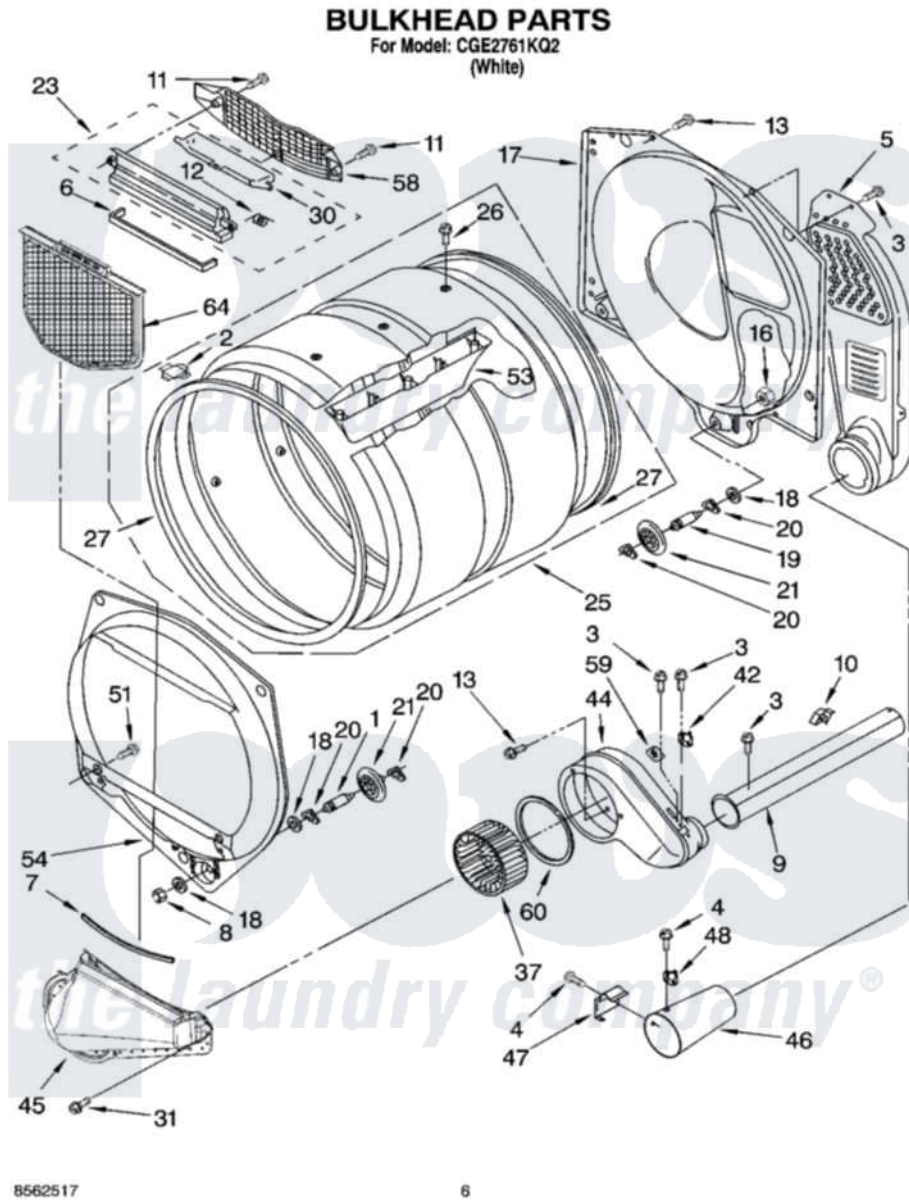

**Whirlpool CGE2761KQ2 03 - BULKHEAD PARTS AND OPTIONAL PARTS
(NOT INCLUDED)**

Whirlpool [Commercial Whirlpool CGE2761KQ2 Dryer Parts](#) Parts Diagram 03 - BULKHEAD PARTS AND OPTIONAL PARTS (NOT INCLUDED)
Click on the part number to view part

Item	Original Part Number	Replaced By	Status	Part Description
1	3399508	W10359271		Shaft, Drum Roller Threads
2	8066086			Plug, Drum Hole
3	3390646	W10139210		Screw, 8-18 X 5/16
4	90767			Screw, 8A X 3/8 HeX Washer Head Tapping
5	3394346			Air Duct Assembly
6	697813			Seal, Outlet Housing
7	697814	697813		Seal, Outlet Housing
8	3359452			Nut, Lock
9	8318486	279936		Kit-Exhst
10	3388229			Retainer, Toe Panel
11	3387230			Screw, 10-16 X 13/16
12	3394986			Spring, Lint Screen Door
13	3390647	488729		Screw
16	3387709			Nut, 3/8-16

17	3387809		Bulkhead, Rear
18	3387459	W10080960	Washer, Support
19	3399509	W10359272	Shaft, Roller Drum Threads
20	690997		Washer, Thrust
21	8536973	W10314173	Support
23	3394985	8563755	Housing, Outlet Assembly
25	8318215	W10197999	Drum
26	97787	W10109200	Screw, Baffle Mounting
27	697694	280114	Seal
30	3394984	8563758	Door, Lint Screen
31	487909	488729	Screw
37	697772		Wheel, Blower
42	3387138		Thermostat, Internal-Bias
44	8544362	W10119255	Housing, Blower
45	8066168	W10128606	Duct-Lint
46	8066047		Funnel, Burner
47	338906		Radiant, Sensor
48	3391912		Thermostat, High-Limit 255 F
51	3357011	308685	Side Trim)
53	697693	W10113136	Baffle, Drum
54	697557		Bulkhead, Front
58	8299979		Grill, Outlet Screen Door
59	3392519		Thermal Limiter
60	697770		Seal, Cover Plate Blower Housing
64	8066170	W10120998	Screen
"	N/A	Not Available	ACCESSORY PARTS
"	4392067		Kit, Dryer Repair
"	8522199		Accessory Parts
"	72017		Paint, Touch-Up
"	350930		Paint, Pressurized Spray B
"	350938		Paint, Pressurized Spray B