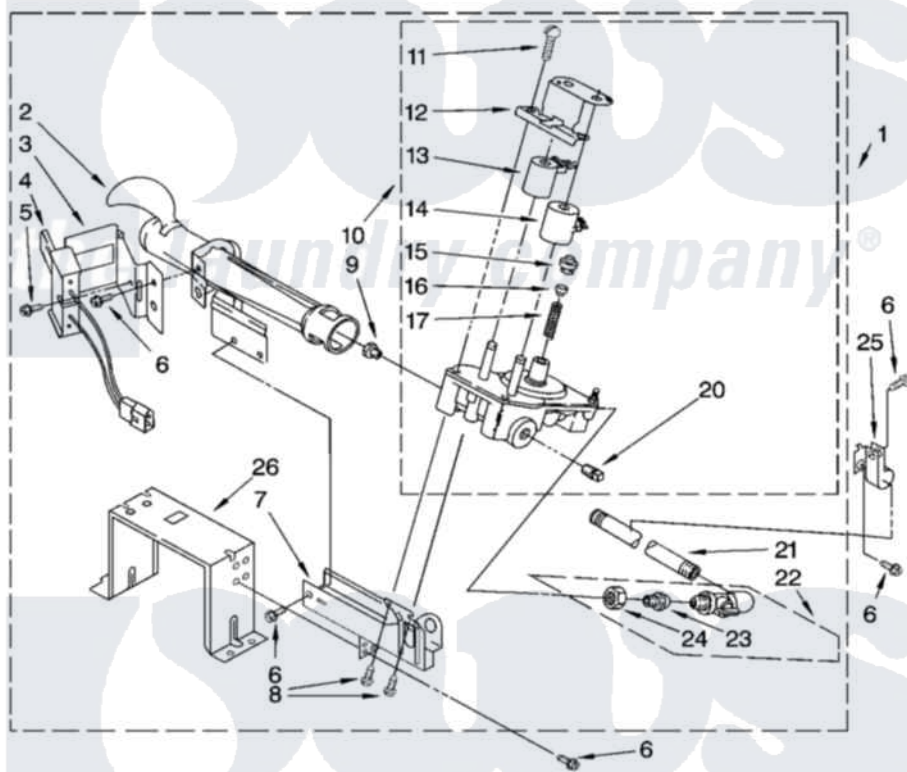

Whirlpool CGE2761KQ2 04 - 3401797 BURNER ASSEMBLY

3401797 BURNER ASSEMBLY

For Model: CGE2761KQ2
(White)

8562517

8

Whirlpool [Commercial Whirlpool CGE2761KQ2 Dryer Parts](#) Parts Diagram 04 - 3401797 BURNER ASSEMBLY
Click on the part number to view part

Item	Original Part Number	Replaced By	Status	Part Description
1	3401797	285904		Burner-Gas
2	688617	693140		Burner
3	694298			Bracket, Ignitor
4	686590	279311		Ignitor
5	3393909			Screw, 8-32 X 7/8
6	343641	681414		Screw, 10AB X 1/2
7	3389871		Not Available	Base, Burner
8	3387057			Screw, 10-16 X 1/2 Orifice, Burner
9	3397656			Orifice, Burner
"	15775	72017		Paint, Touch-Up
10	3401775	279923		NAT Gas
11	694421			Screw, Bracket Mounting
12	694538			Bracket, Shunt
13	694540			Coil, 60 Hz
14	694539			Coil, 60 Hz
15	694424			Leak, Limiter

16	694423		Screw, Regulator Adjustment
17	694422		Spring, Regulator
20	239822	W10295523	Plug, Pipe
21	3387224	Not Available	Pipe, Gas Supply
22	697441		Valve And Union Shut-Off
23	3393767		Pipe, Tail
24	233076		Nut, Compression
25	3387561		Clamp-Pipe
26	3389889		Bracket, Support
"	N/A	Not Available	FOLLOWING PARTS NOT ILLUSTRATED
"	694572	49572A	Conversion Kit To Type L.p.g.f