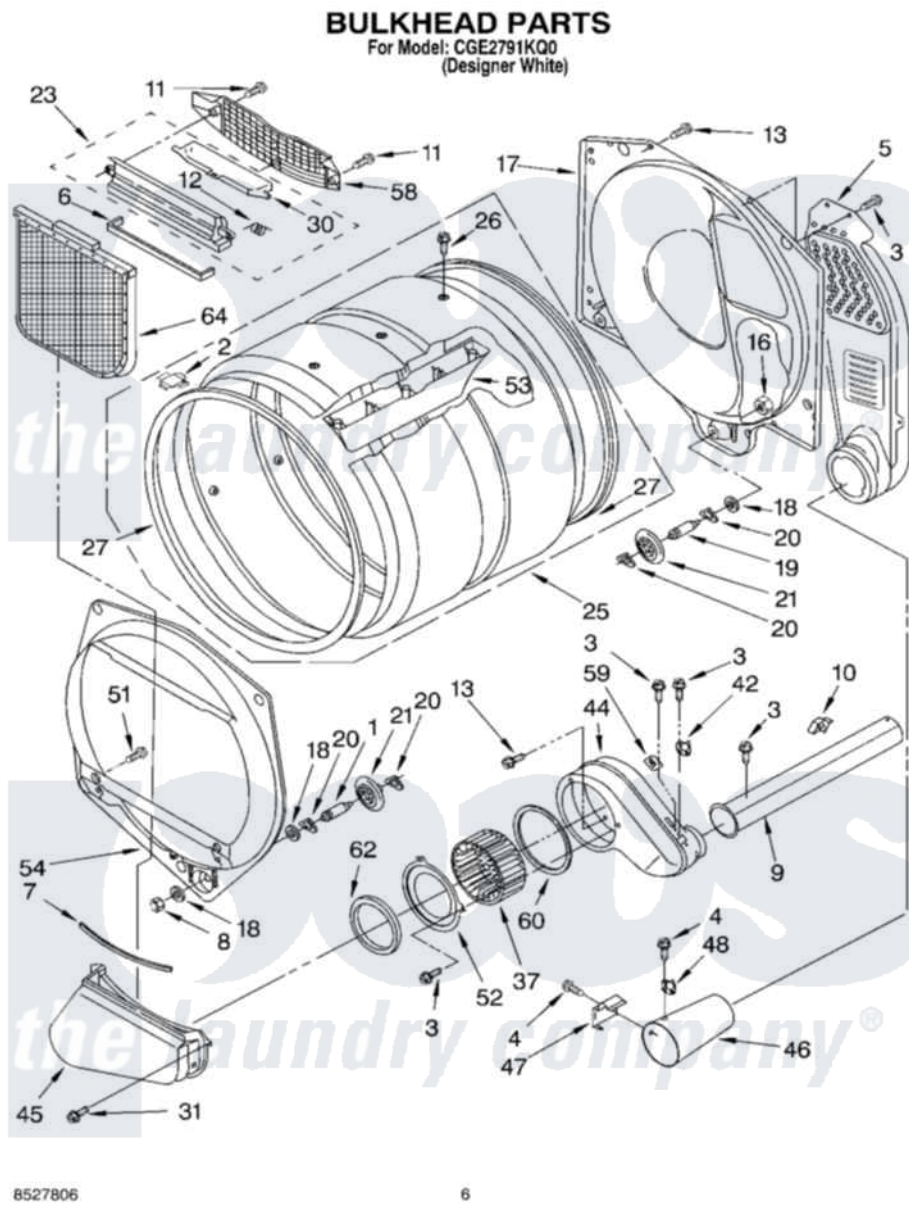

Whirlpool CGE2791KQ0 04 - BULKHEAD, OPTIONAL

Whirlpool Commercial Whirlpool CGE2791KQ0 Dryer Parts Parts Diagram 04 - BULKHEAD, OPTIONAL
Click on the part number to view part

Item	Original Part Number	Replaced By	Status	Part Description
1	3399508	W10359271		Shaft, Drum Roller Threads
2	8066086			Plug, Drum Hole
3	3390646	W10139210		Screw, 8-18 X 5/16
4	90767			Screw, 8A X 3/8 HeX Washer Head Tapping
5	3394346			Air Duct Assembly
6	697813			Seal, Outlet Housing
7	697814	697813		Seal, Outlet Housing
8	3359452			Nut, Lock
9	8318486	279936		Kit-Exhst
10	3388229			Retainer, Toe Panel
11	3387230			Screw, 10-16 X 13/16
12	3394986			Spring, Lint Screen Door
13	3390647	488729		Screw
16	3387709			Nut, 3/8-16
17	3387809			Bulkhead, Rear
18	3387459	W10080960		Washer, Support

19	3399509	W10359272	Shaft, Roller Drum Threads
20	690997		Washer, Thrust
21	3396801	W10314173	Support
23	3394985	8563755	Housing, Outlet Assembly
25	8318215	W10197999	Drum
26	97787	W10109200	Screw, Baffle Mounting
27	697694	280114	Seal
30	3394984	8563758	Door, Lint Screen
31	487909	488729	Screw
37	697772		Wheel, Blower
42	3387138		Thermostat, Internal-Bias
44	8530038	8544363	Housing, Blower
45	8530036		Lint Duct Assembly
46	8066047		Funnel, Burner
47	338906		Radiant, Sensor
48	3391912		Thermostat, High-Limit 255 F
51	3357011	308685	Side Trim)
52	697771	279780	Cover
53	697693	W10113136	Baffle, Drum
54	697557		Bulkhead, Front
58	8299979		Grill, Outlet Screen Door
59	3390719		Thermal-Fuse
60	697770		Seal, Cover Plate Blower Housing
62	697769	8566209	Seal, Transition Duct
64	3390721	W10120998	Screen
"	72017		Paint, Touch-Up
"	350930		Paint, Pressurized Spray B
"	350938		Paint, Pressurized Spray B
"	799344		Paint, Touch-Up)