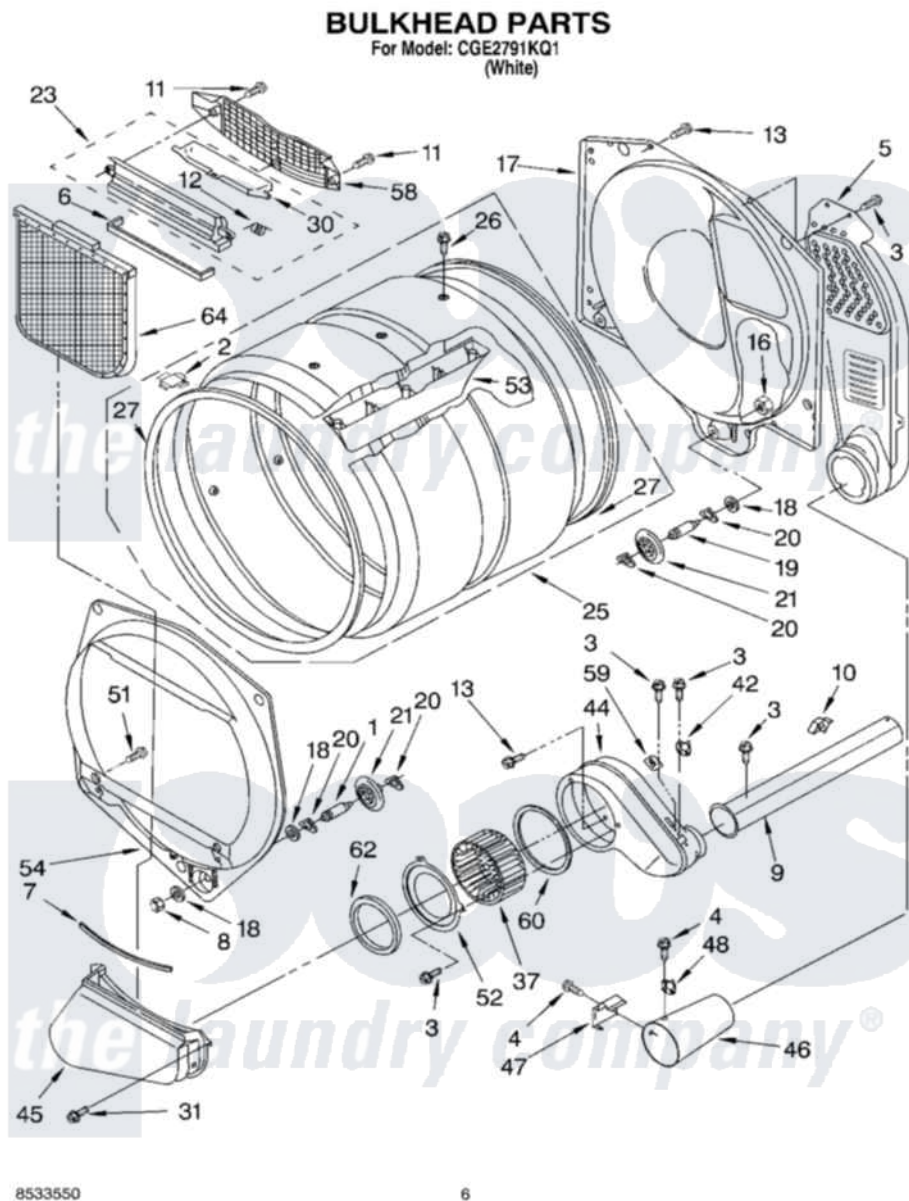

# Whirlpool CGE2791KQ1 03 - BULKHEAD PARTS

Whirlpool [Commercial Whirlpool CGE2791KQ1 Dryer Parts](#) Parts Diagram 03 - BULKHEAD PARTS  
Click on the part number to view part

Item	Original Part Number	Replaced By	Status	Part Description
1	3399508	<a href="#">W10359271</a>		Shaft, Drum Roller Threads
2	<a href="#">8066086</a>			Plug, Drum Hole
3	<a href="#">3390646</a>	<a href="#">W10139210</a>		Screw, 8-18 X 5/16
4	<a href="#">90767</a>			Screw, 8A X 3/8 HeX Washer Head Tapping
5	<a href="#">3394346</a>			Air Duct Assembly
6	<a href="#">697813</a>			Seal, Outlet Housing
7	697814	<a href="#">697813</a>		Seal, Outlet Housing
8	<a href="#">3359452</a>			Nut, Lock
9	<a href="#">8318486</a>	<a href="#">279936</a>		Kit-Exhst
10	<a href="#">3388229</a>			Retainer, Toe Panel
11	<a href="#">3387230</a>			Screw, 10-16 X 13/16
12	<a href="#">3394986</a>			Spring, Lint Screen Door
13	3390647	<a href="#">488729</a>		Screw
16	<a href="#">3387709</a>			Nut, 3/8-16
17	<a href="#">3387809</a>			Bulkhead, Rear
18	3387459	<a href="#">W10080960</a>		Washer, Support