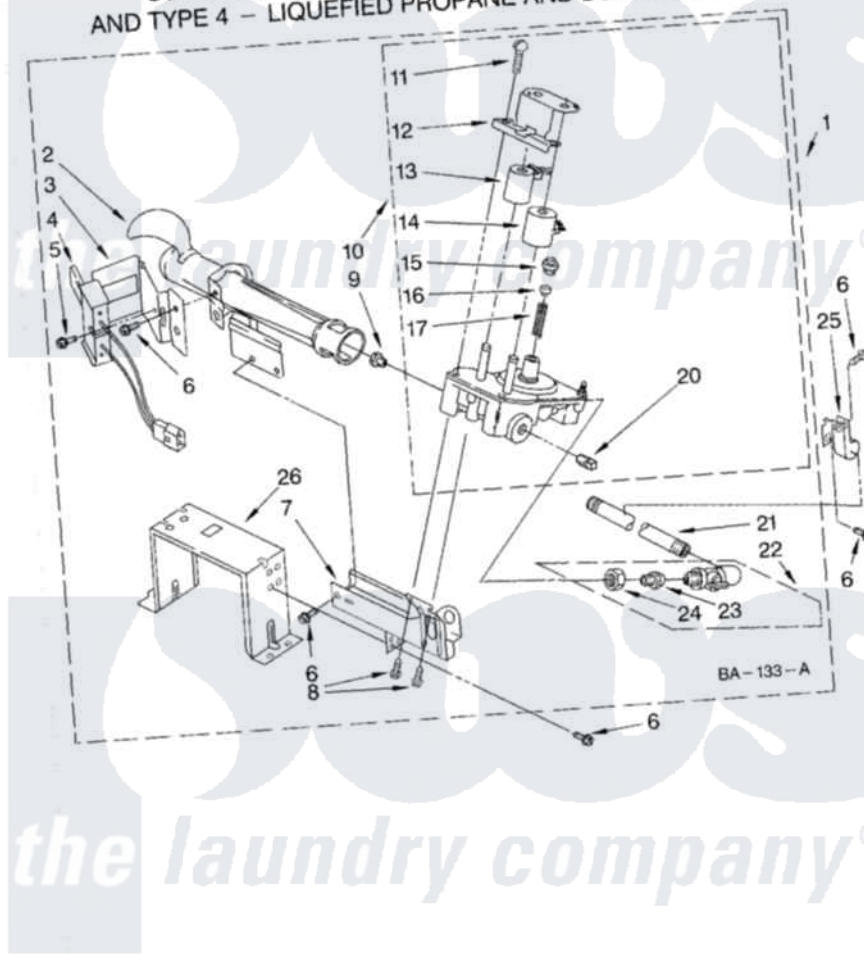

Whirlpool CGE2791KQ1 04 - 3401797 BURNER ASSEMBLY

3401797 BURNER ASSEMBLY For Model: CGE2791KQ1 (White)

USE WITH TYPE 1 – NATURAL, TYPE 2 – MIXED,
AND TYPE 4 – LIQUEFIED PROPANE AND BUTANE GASES

8533550

8

Whirlpool Commercial Whirlpool CGE2791KQ1 Dryer Parts Parts Diagram 04 - 3401797 BURNER ASSEMBLY
Click on the part number to view part

Item	Original Part Number	Replaced By	Status	Part Description
1	3401797	285904		Burner-Gas
2	688617	693140		Burner
3	694298			Bracket, Ignitor
4	686590	279311		Ignitor
5	3393909			Screw, 8-32 X 7/8
6	343641	681414		Screw, 10AB X 1/2
7	3389871		Not Available	Base, Burner
8	3387057			Screw, 10-16 X 1/2 Orifice, Burner
9	3397656			Orifice, Burner
"	15775	72017		Paint, Touch-Up
10	3401775	279923		NAT Gas
11	694421			Screw, Bracket Mounting
12	694538			Bracket, Shunt
13	694540			Coil, 60 Hz
14	694539			Coil, 60 Hz
15	694424			Leak, Limiter

16	694423		Screw, Regulator Adjustment
17	694422		Spring, Regulator
20	239822	W10295523	Plug, Pipe
21	3387224	Not Available	Pipe, Gas Supply
22	697441		Valve And Union Shut-Off
23	3393767		Pipe, Tail
24	233076		Nut, Compression
25	3387561		Clamp-Pipe
26	3389889		Bracket, Support
"	N/A	Not Available	FOLLOWING PARTS NOT ILLUSTRATED
"	694572	49572A	Conversion Kit To Type L.p.g.f