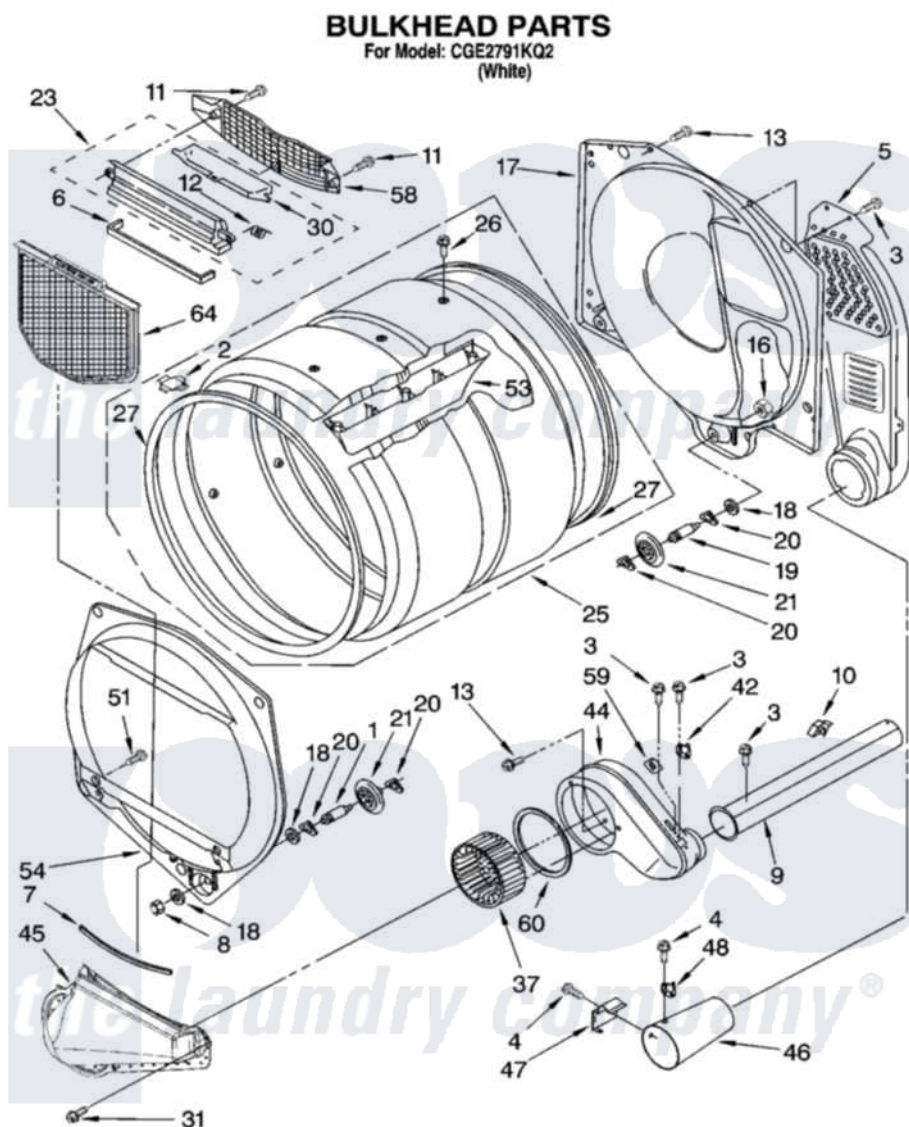

Whirlpool CGE2791KQ2 03 - BULKHEAD PARTS AND OPTIONAL PARTS (NOT INCLUDED)

8562519

6

Whirlpool [Commercial Whirlpool CGE2791KQ2 Dryer Parts](#) Parts Diagram 03 - BULKHEAD PARTS AND OPTIONAL PARTS (NOT INCLUDED)

[Click on the part number to view part](#)

Item	Original Part Number	Replaced By	Status	Part Description
1	3399508	W10359271		Shaft, Drum Roller Threads
2	8066086			Plug, Drum Hole
3	3390646	W10139210		Screw, 8-18 X 5/16
4	90767			Screw, 8A X 3/8 HeX Washer Head Tapping
5	3394346			Air Duct Assembly
6	697813			Seal, Outlet Housing
7	697814	697813		Seal, Outlet Housing
8	3359452			Nut, Lock
9	8318486	279936		Kit-Exhst
10	3388229			Retainer, Toe Panel
11	3387230			Screw, 10-16 X 13/16
12	3394986			Spring, Lint Screen Door
13	3390647	488729		Screw
16	3387709			Nut, 3/8-16

17	3387809		Bulkhead, Rear
18	3387459	W10080960	Washer, Support
19	3399509	W10359272	Shaft, Roller Drum Threads
20	690997		Washer, Thrust
21	8536973	W10314173	Support
23	3394985	8563755	Housing, Outlet Assembly
25	8318215	W10197999	Drum
26	97787	W10109200	Screw, Baffle Mounting
27	697694	280114	Seal
30	3394984	8563758	Door, Lint Screen
31	487909	488729	Screw
37	697772		Wheel, Blower
42	3387138		Thermostat, Internal-Bias
44	8544362	W10119255	Housing, Blower
45	8066168	W10128606	Duct-Lint
46	8066047		Funnel, Burner
47	338906		Radiant, Sensor
48	3391912		Thermostat, High-Limit 255 F
51	3357011	308685	Side Trim)
53	697693	W10113136	Baffle, Drum
54	697557		Bulkhead, Front
58	8299979		Grill, Outlet Screen Door
59	3392519		Thermal Limiter
60	697770		Seal, Cover Plate Blower Housing
64	8066170	W10120998	Screen
"	N/A	Not Available	ACCESSORY PARTS
"	4392067		Kit, Dryer Repair
"	8522199		Accessory Parts
"	72017		Paint, Touch-Up
"	350930		Paint, Pressurized Spray B
"	350938		Paint, Pressurized Spray B