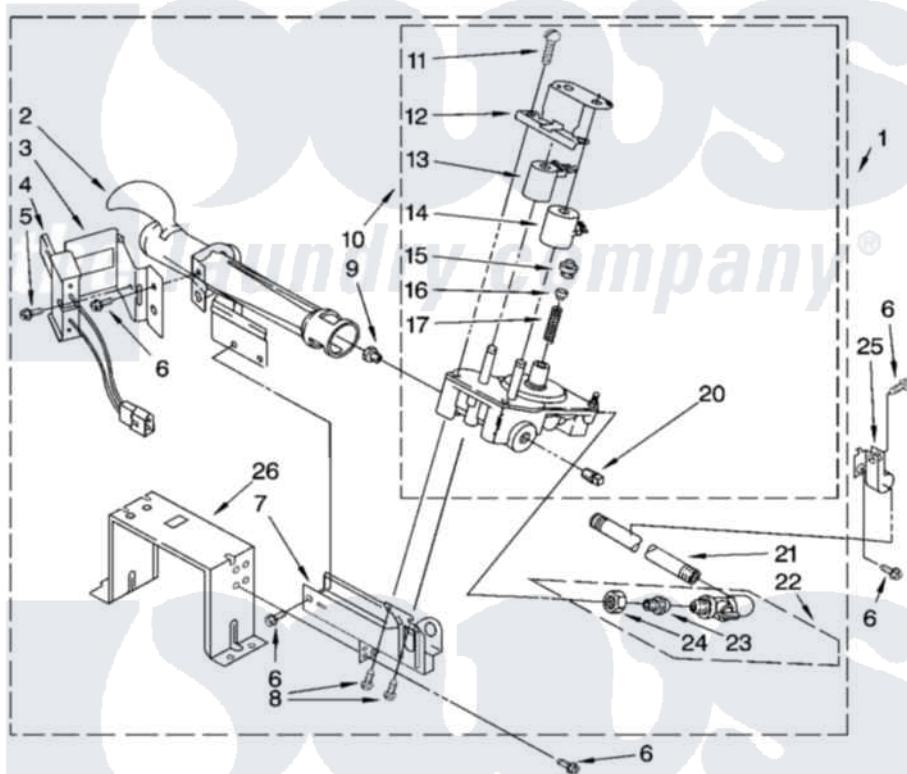

Whirlpool CGE2791KQ2 04 - 3401797 BURNER ASSEMBLY

3401797 BURNER ASSEMBLY

For Model: CGE2791KQ2
(White)

8562519

8

Whirlpool Commercial Whirlpool CGE2791KQ2 Dryer Parts Parts Diagram 04 - 3401797 BURNER ASSEMBLY

Click on the part number to view part

Item	Original Part Number	Replaced By	Status	Part Description
1	3401797	285904		Burner-Gas
2	688617	693140		Burner
3	694298			Bracket, Ignitor
4	686590	279311		Ignitor
5	3393909			Screw, 8-32 X 7/8
6	343641	681414		Screw, 10AB X 1/2
7	3389871		Not Available	Base, Burner
8	3387057			Screw, 10-16 X 1/2 Orifice, Burner
9	3397656			Orifice, Burner
"	15775	72017		Paint, Touch-Up
10	3401775	279923		NAT Gas
11	694421			Screw, Bracket Mounting
12	694538			Bracket, Shunt
13	694540			Coil, 60 Hz
14	694539			Coil, 60 Hz
15	694424			Leak, Limiter

16	694423		Screw, Regulator Adjustment
17	694422		Spring, Regulator
20	239822	W10295523	Plug, Pipe
21	3387224	Not Available	Pipe, Gas Supply
22	697441		Valve And Union Shut-Off
23	3393767		Pipe, Tail
24	233076		Nut, Compression
25	3387561		Clamp-Pipe
26	3389889		Bracket, Support
"	N/A	Not Available	FOLLOWING PARTS NOT ILLUSTRATED
"	694572	49572A	Conversion Kit To Type L.p.g.f