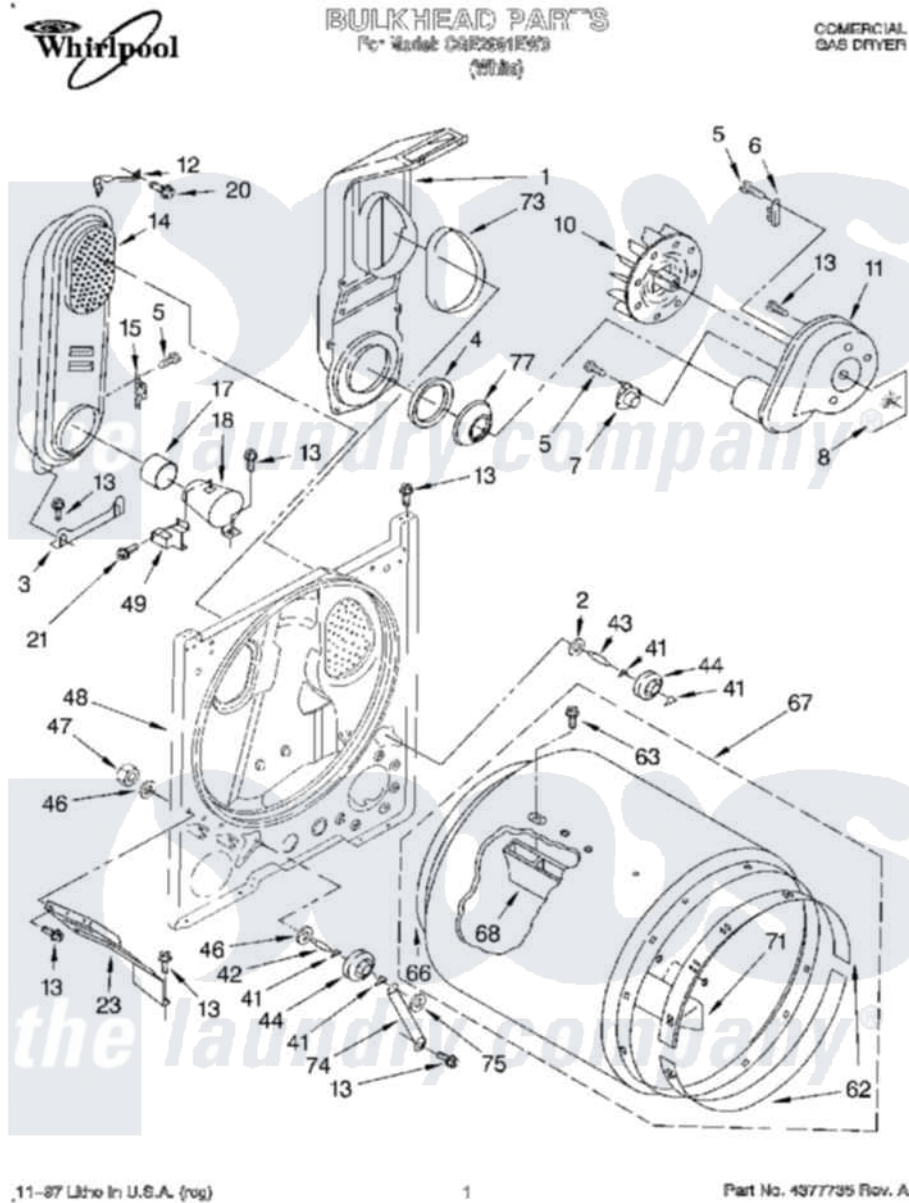

Whirlpool CGE2991EW0 01 - BULKHEAD, LIT/OPTIONAL

11-87 Litro In U.S.A. (rog)

1

Part No. 437735 Rev. A

Whirlpool [Commercial Whirlpool CGE2991EW0 Dryer Parts](#) Parts Diagram 01 - BULKHEAD, LIT/OPTIONAL
 Click on the part number to view part

Item	Original Part Number	Replaced By	Status	Part Description
1	348368			Lint Chute Assembly
2	3388703			Washer, Support
3	348484			Support, Heater Box
4	347139			Seal, Lint Chute
5	90767			Screw, 8A X 3/8 HeX Washer Head Tapping
6	3392519			Thermal Limiter
7	3387134			Thermostat, Internal-Bias
8	3394196			Seal, Blower Shaft
10	694089			Wheel, Blower
11	3405016	8577230		Housing, Blower
12	3398161	279771		CLIP
13	343641	681414		Screw, 10AB X 1/2
14	685458	279900		Box
15	3403140			Thermostat, High-Limit 205F
17	348516	279900		Box
18	347389	279900		Box

20	489463		Screw, 8-18 X 1/16
21	339554	3390631	Screw, 10-16 X 3/8
23	3406022		Bracket, Bulkhead
41	690997		Washer, Thrust
42	3399506	W10359270	Shaft, Drum Roller Threads
43	3399507	W10359269	Shaft, Drum Roller Threads
44	3397588	349241T	Support
46	348197		Washer, Support
47	3359452		Nut, Lock
48	3403410		Bulkhead
49	338906		Radiant, Sensor
62	692526	279441	BeaRng-Rng
63	97787	W10109200	Screw, Baffle Mounting
66	3406130	279857	Seal
67	695587		Drum Assembly
68	692490		Baffle, Drum
71	3403636		Baffle, Drum
73	339956		Seal, Air Duct To Bulkhead
74	3976434		Bracket, Support Shaft
75	90296		Nut, Push On
77	696302		Shield, Exhaust
	LIT3402838	Not Available	Instructions, Installation
"	LIT3976423		Label, Wiring Diagram
"	LIT3402842	Not Available	Tech Sheet
"	72017		Paint, Touch-Up
"	72107		Paint, Touch-Up
"	72110		Paint, Touch-Up 1/2 Oz.
"	350930		Paint, Pressurized Spray B
"	350956		Paint, Spray 13 Oz.
"	261890		Golden Harvest
"	350938		Paint, Pressurized Spray B
"	799344		Paint, Touch-Up)
"	978883		Almond
"	261891	Not Available	Golden Harvest (Uncut)