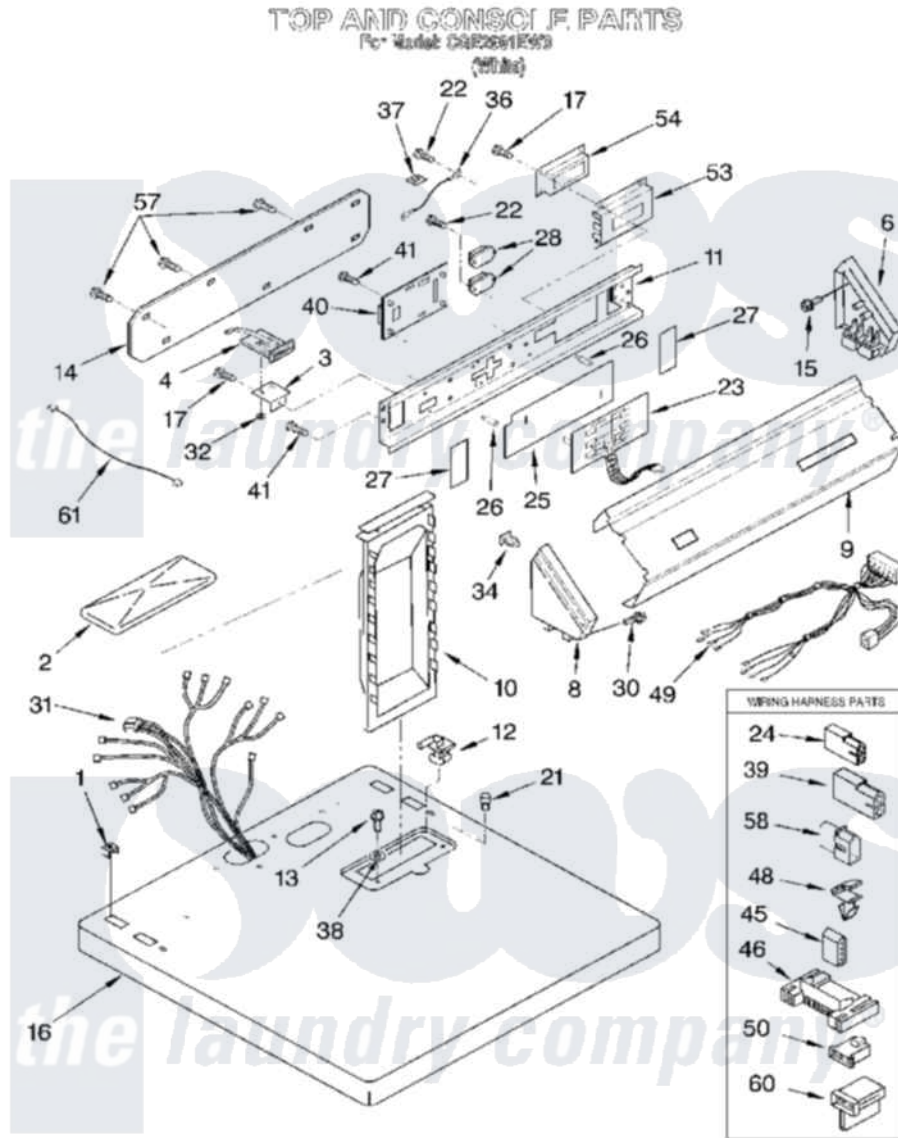

# Whirlpool CGE2991EW0 02 - TOP AND CONSOLE

4377795

5

Whirlpool [Commercial Whirlpool CGE2991EW0 Dryer Parts](#) Parts Diagram 02 - TOP AND CONSOLE  
Click on the part number to view part

Item	Original Part Number	Replaced By	Status	Part Description
1	<a href="#">357213</a>			Nut, Push-In
2	688150	<a href="#">697367</a>		Cover
3	3949607		Not Available	Bracket, Card Reader
4	<a href="#">3949598</a>			Card Reader
6	<a href="#">3949737</a>			Cap, End
8	<a href="#">3949734</a>	<a href="#">W10096320</a>		Cap, End
9	<a href="#">3402625</a>			Panel, Control
10	<a href="#">349639</a>			HAndle And Lint Screen Assembly
11	<a href="#">3402628</a>			Bracket, Control
12	339230	<a href="#">3978606</a>		Hinge, Lint Lid
"	339229	<a href="#">W10044470</a>		Hinge, RH
13	688983	<a href="#">487240</a>		Screw, For Mtg. Service Capacitor
14	386367	<a href="#">8066156</a>		Panel, Rear
15	97787	<a href="#">W10109200</a>		Screw, Baffle Mounting
16	<a href="#">3406410</a>			Top