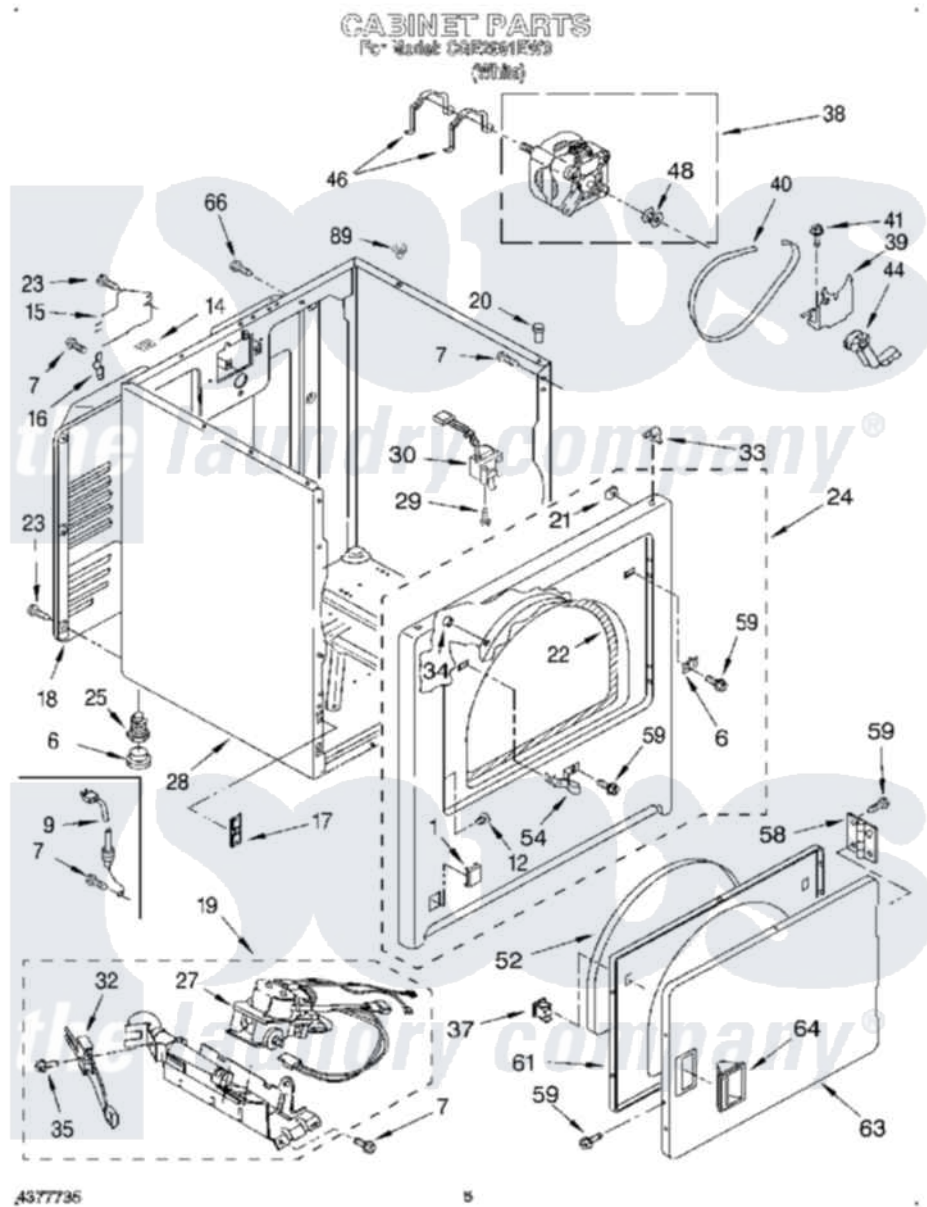

Whirlpool CGE2991EW0 03 - CABINET

Whirlpool [Commercial Whirlpool CGE2991EW0 Dryer Parts](#) Parts Diagram 03 - CABINET
Click on the part number to view part

Item	Original Part Number	Replaced By	Status	Part Description
1	3394975			Plug, Front Panel
6	3403630			Plug, Strike Hole
7	343641	681414		Screw, 10AB X 1/2
9	3401402			Cord, Power
12	3404413			Plug, Hinge Hole
14	18849			Pad, Top Hinge
15	3396795			Cover, Terminal Block
16	238088	8066217		Hinge, Top
17	3394083			Clip, Front Panel
18	3396805	280043		Panel-Rear
19	3401771	W10492502		Burner-Gas
20	98669			Lock, Front Top
21	98234			Clip, U-Bend
22	3406129			Seal And Bearing Assembly
23	693995			Screw, Hex Head
24	3403447	279854		Panel

25	3392100	49621	Feet-Leveling
"	279810		Foot-Optional
27	3401775	279923	NAT Gas
28	3399585	3406812	Cabinet
29	697773	3395530	Screw
30	3406104	3406105	Door Switch Assembly
32	686590	279311	Ignitor
33	18776		Lock, Front Top
34	685203	279220	Clip
35	3393909		Screw, 8-32 X 7/8
37	690081	279570	Latch
38	3395652	279827	Motor-Drve
39	348780		Base, Motor
40	660997	341241	Belt
41	3400500		Bolt, 3405245 5/16-18 X 3/4
44	691366		Idler And Pulley Assembly
46	660658		Clamp, Motor Mounting 343481 685441
"	343481	660658	Clamp, Motor Mounting 343481 685441
"	685441	660658	Clamp, Motor Mounting 343481 685441
48	3401143	W10299847	Pulley-Motor
52	3405246		Seal, Door Push-To-Start
54	3403431		Strike, Panel
58	3405514	W10362431	Hinge And Pin Assembly
59	342055	488627	Screw
61	3402341		Door, Inner
63	3402335		Door, Front
64	3405184		Handle, Door
66	697776	4331106	Screw, No.10-32 X 7/16
89	98669		Lock, Front Top