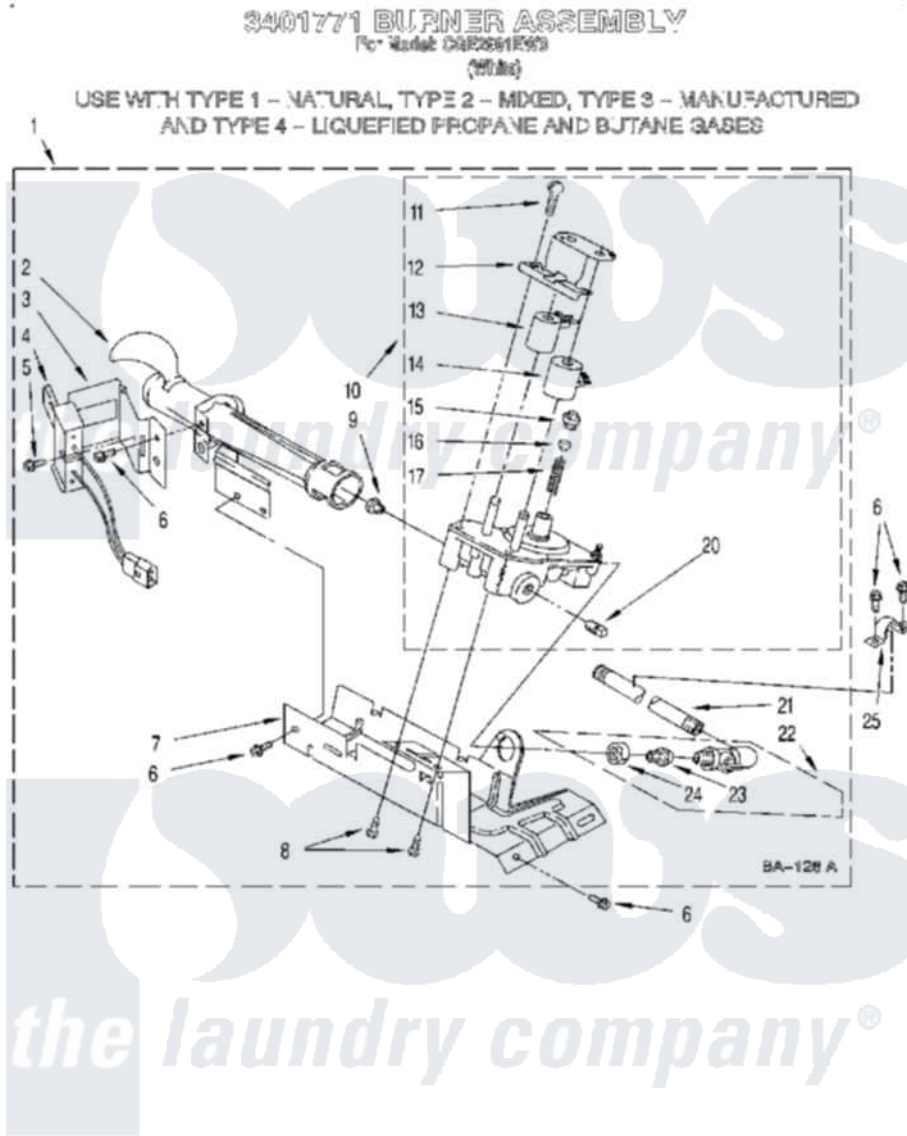

Whirlpool CGE2991EW0 04 - 3401771 BURNER ASSEMBLY

4377795

7

Whirlpool [Commercial Whirlpool CGE2991EW0 Dryer Parts](#) Parts Diagram 04 - 3401771 BURNER ASSEMBLY
Click on the part number to view part

Item	Original Part Number	Replaced By	Status	Part Description
1	3401771	W10492502		Burner-Gas
2	688617	693140		Burner
3	694298			Bracket, Ignitor
4	686590	279311		Ignitor
5	3393909			Screw, 8-32 X 7/8
6	343641	681414		Screw, 10AB X 1/2
7	693986			Base, Burner
8	3387057			Screw, 10-16 X 1/2 Orifice, Burner
9	234826			Orifice, Burner Type 1
"	15775	72017		Paint, Touch-Up
"	15419		Not Available	Orifice, Burner (Type 3)
"	229742			Orifice, Burner
"	234868			Orifice, Burner
10	3401775	279923		NAT Gas
11	694421			Screw, Bracket Mounting
12	694538			Bracket, Shunt