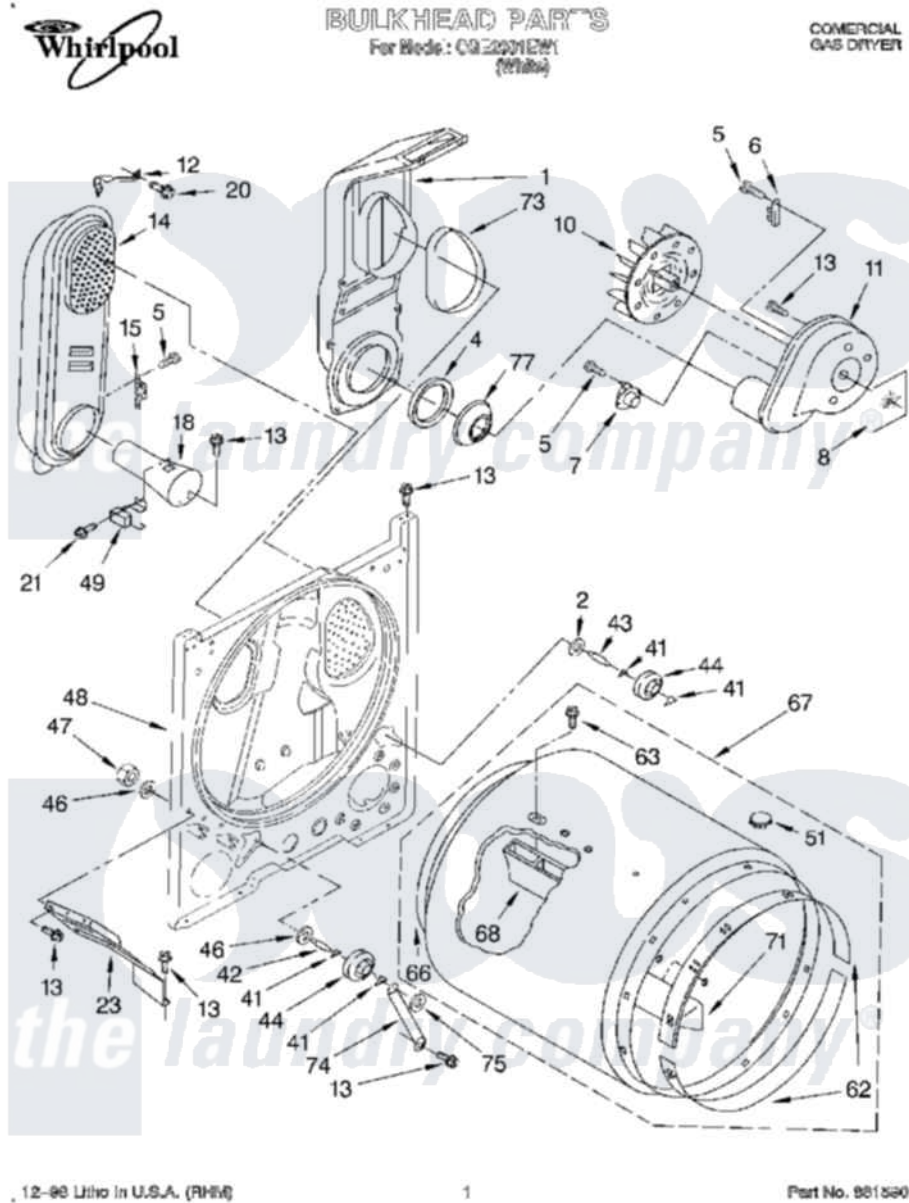

Whirlpool CGE2991EW1 01 - BULKHEAD, LIT/OPTIONAL

12-98 Litho in U.S.A. (RHS)

1

Part No. 981560

Whirlpool Commercial Whirlpool CGE2991EW1 Dryer Parts Parts Diagram 01 - BULKHEAD, LIT/OPTIONAL
 Click on the part number to view part

Item	Original Part Number	Replaced By	Status	Part Description
1	348368			Lint Chute Assembly
2	3388703			Washer, Support
4	347139			Seal, Lint Chute
5	90767			Screw, 8A X 3/8 Hex Washer Head Tapping
6	3392519			Thermal Limiter
7	3387134			Thermostat, Internal-Bias
8	3394196			Seal, Blower Shaft
10	694089			Wheel, Blower
11	3405016	8577230		Housing, Blower
12	3398161	279771		CLIP
13	343641	681414		Screw, 10AB X 1/2
14	3394343	279980		Box
15	3403140			Thermostat, High-Limit 205F
18	8066049			Funnel, Burner Light
20	489463			Screw, 8-18 X 1/16
21	339554	3390631		Screw, 10-16 X 3/8

23	3406022		Bracket, Bulkhead
41	690997		Washer, Thrust
42	3399506	W10359270	Shaft, Drum Roller Threads
43	3399507	W10359269	Shaft, Drum Roller Threads
44	3397588	349241T	Support
46	348197		Washer, Support
47	3359452		Nut, Lock
48	3403410		Bulkhead
49	338906		Radiant, Sensor
51	3977358	8066086	Plug, Drum Hole
62	692526	279441	BeaRng-Rng
63	97787	W10109200	Screw, Baffle Mounting
66	3406130	279857	Seal
67	695587		Drum Assembly
68	692490		Baffle, Drum
71	3403636		Baffle, Drum
73	339956		Seal, Air Duct To Bulkhead
74	3976434		Bracket, Support Shaft
75	90296		Nut, Push On
77	696302		Shield, Exhaust
	LIT3402838	Not Available	Instructions, Installation
"	LIT3976423		Label, Wiring Diagram
"	LIT3402842	Not Available	Tech Sheet
"	72017		Paint, Touch-Up
"	72107		Paint, Touch-Up
"	72110		Paint, Touch-Up 1/2 Oz.
"	350930		Paint, Pressurized Spray B
"	350956		Paint, Spray 13 Oz.
"	261890		Golden Harvest
"	350938		Paint, Pressurized Spray B
"	799344		Paint, Touch-Up)
"	978883		Almond
"	261891	Not Available	Golden Harvest (Uncut)