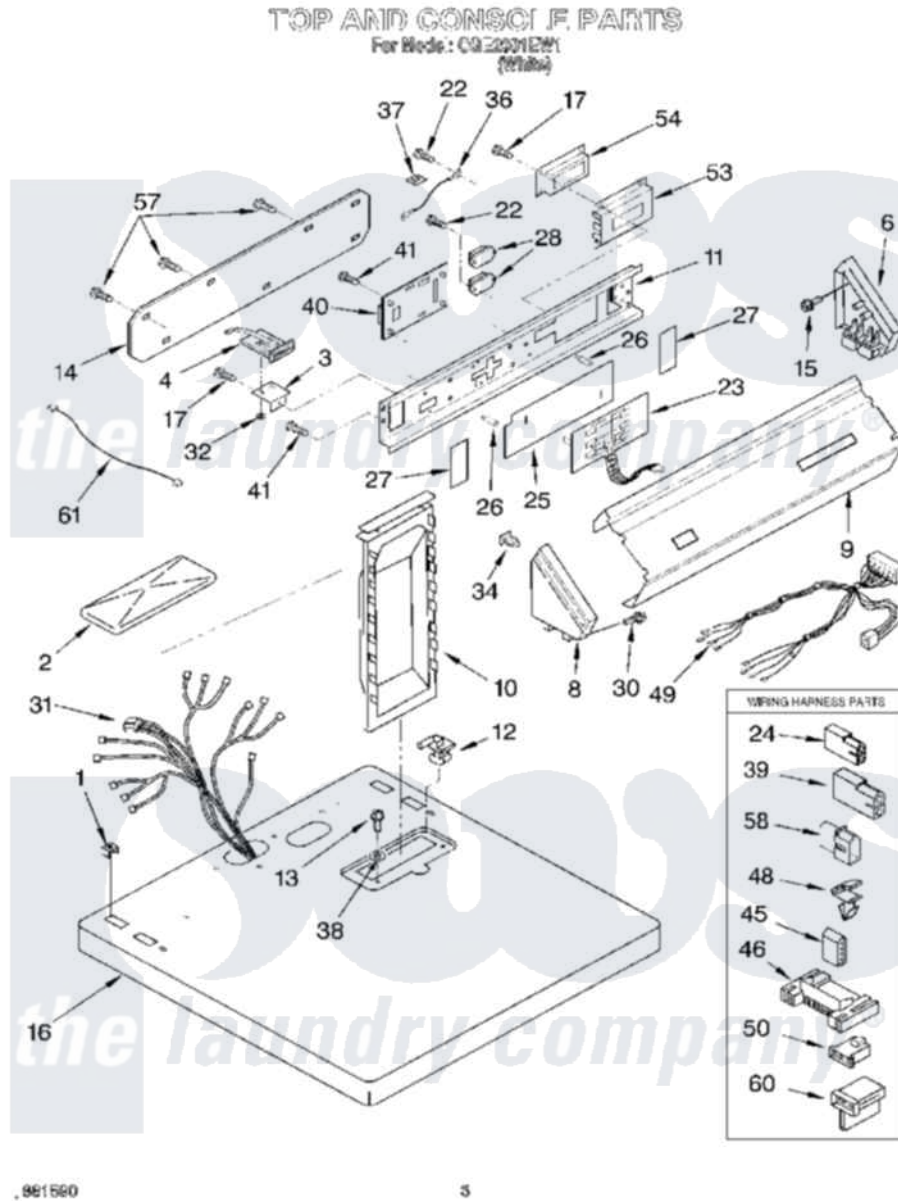

# Whirlpool CGE2991EW1 02 - TOP AND CONSOLE

.981560

3

Whirlpool [Commercial Whirlpool CGE2991EW1 Dryer Parts](#) Parts Diagram 02 - TOP AND CONSOLE  
Click on the part number to view part

Item	Original Part Number	Replaced By	Status	Part Description
1	<a href="#">357213</a>			Nut, Push-In
2	688150	<a href="#">697367</a>		Cover
3	3949607		Not Available	Bracket, Card Reader
4	<a href="#">3949598</a>			Card Reader
6	<a href="#">3949737</a>			Cap, End
8	<a href="#">3949734</a>	<a href="#">W10096320</a>		Cap, End
9	<a href="#">3402625</a>			Panel, Control
"	<a href="#">3402775</a>			Panel, Control ((French))
10	<a href="#">349639</a>			HAndle And Lint Screen Assembly
11	<a href="#">3402628</a>			Bracket, Control
12	339230	<a href="#">3978606</a>		Hinge, Lint Lid
"	339229	<a href="#">W10044470</a>		Hinge, RH
13	688983	<a href="#">487240</a>		Screw, For Mtg. Service Capacitor
14	386367	<a href="#">8066156</a>		Panel, Rear
15	97787	<a href="#">W10109200</a>		Screw, Baffle Mounting