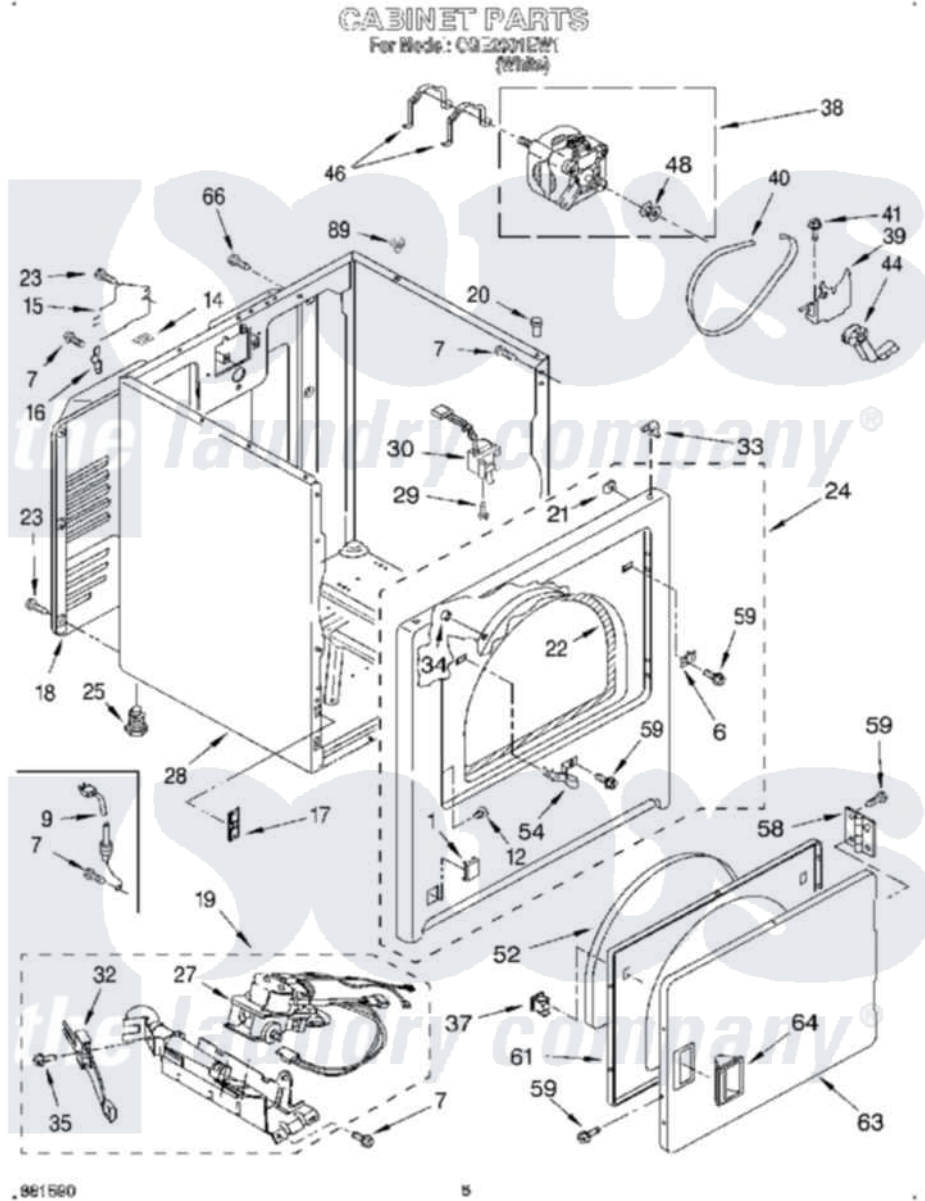

Whirlpool CGE2991EW1 03 - CABINET

Whirlpool [Commercial Whirlpool CGE2991EW1 Dryer Parts](#) Parts Diagram 03 - CABINET
Click on the part number to view part

Item	Original Part Number	Replaced By	Status	Part Description
1	3394975			Plug, Front Panel
6	3403630			Plug, Strike Hole
7	343641	681414		Screw, 10AB X 1/2
9	3401402			Cord, Power
12	3404413			Plug, Hinge Hole
14	18849			Pad, Top Hinge
15	3396795			Cover, Terminal Block
16	238088	8066217		Hinge, Top
17	3394083			Clip, Front Panel
18	3396805	280043		Panel-Rear
19	3401771	W10492502		Burner-Gas
20	98669			Lock, Front Top
21	98234			Clip, U-Bend
22	3406129			Seal And Bearing Assembly
23	693995			Screw, Hex Head
24	3403447	279854		Panel

25	3392100	49621	Feet-Leveling
"	279810		Foot-Optional
27	3401775	279923	NAT Gas
28	3399585	3406812	Cabinet
29	697773	3395530	Screw
30	3406104	3406105	Door Switch Assembly
32	686590	279311	Ignitor
33	18776		Lock, Front Top
34	685203	279220	Clip
35	3393909		Screw, 8-32 X 7/8
37	690081	279570	Latch
38	3976707	279827	Motor-Drve
39	348780		Base, Motor
40	660996	341241	Belt
41	3400500		Bolt, 3405245 5/16-18 X 3/4
44	691366		Idler And Pulley Assembly
46	660658		Clamp, Motor Mounting 343481 685441
"	343481	660658	Clamp, Motor Mounting 343481 685441
"	685441	660658	Clamp, Motor Mounting 343481 685441
48	3394341	W10299847	Pulley-Motor
52	3405246		Seal, Door Push-To-Start
54	3403431		Strike, Panel
58	3405514	W10362431	Hinge And Pin Assembly
59	342055	488627	Screw
61	3402341		Door, Inner
63	3402335		Door, Front
64	3405184		Handle, Door
66	697776	4331106	Screw, No.10-32 X 7/16
89	98669		Lock, Front Top