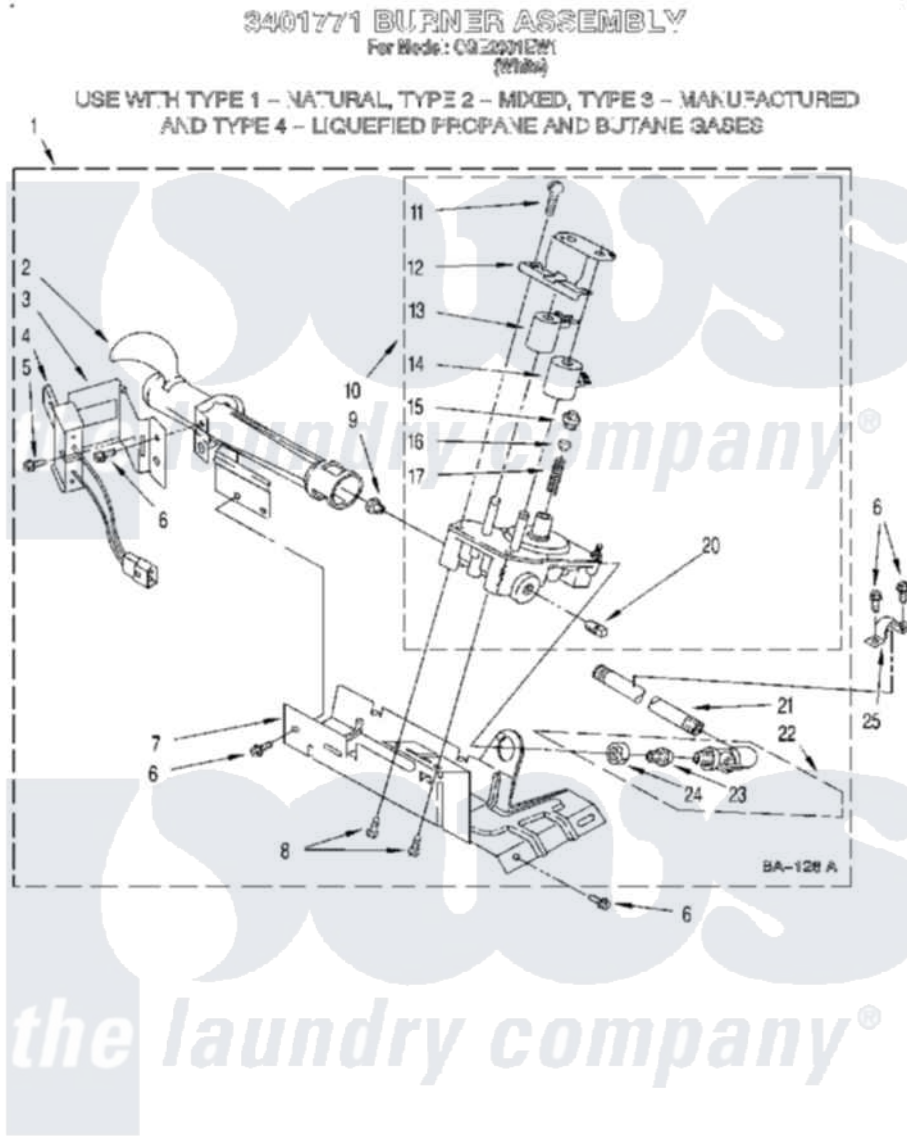

Whirlpool CGE2991EW1 04 - 3401771 BURNER ASSEMBLY

.981560

7

Whirlpool [Commercial Whirlpool CGE2991EW1 Dryer Parts](#) Parts Diagram 04 - 3401771 BURNER ASSEMBLY
Click on the part number to view part

Item	Original Part Number	Replaced By	Status	Part Description
1	3401771	W10492502		Burner-Gas
2	688617	693140		Burner
3	694298			Bracket, Ignitor
4	686590	279311		Ignitor
5	3393909			Screw, 8-32 X 7/8
6	343641	681414		Screw, 10AB X 1/2
7	693986			Base, Burner
8	3387057			Screw, 10-16 X 1/2 Orifice, Burner
9	234826			Orifice, Burner Type 1
"	15775	72017		Paint, Touch-Up
"	15419		Not Available	Orifice, Burner (Type 3)
"	229742			Orifice, Burner
"	234868			Orifice, Burner
10	3401775	279923		NAT Gas
11	694421			Screw, Bracket Mounting
12	694538			Bracket, Shunt