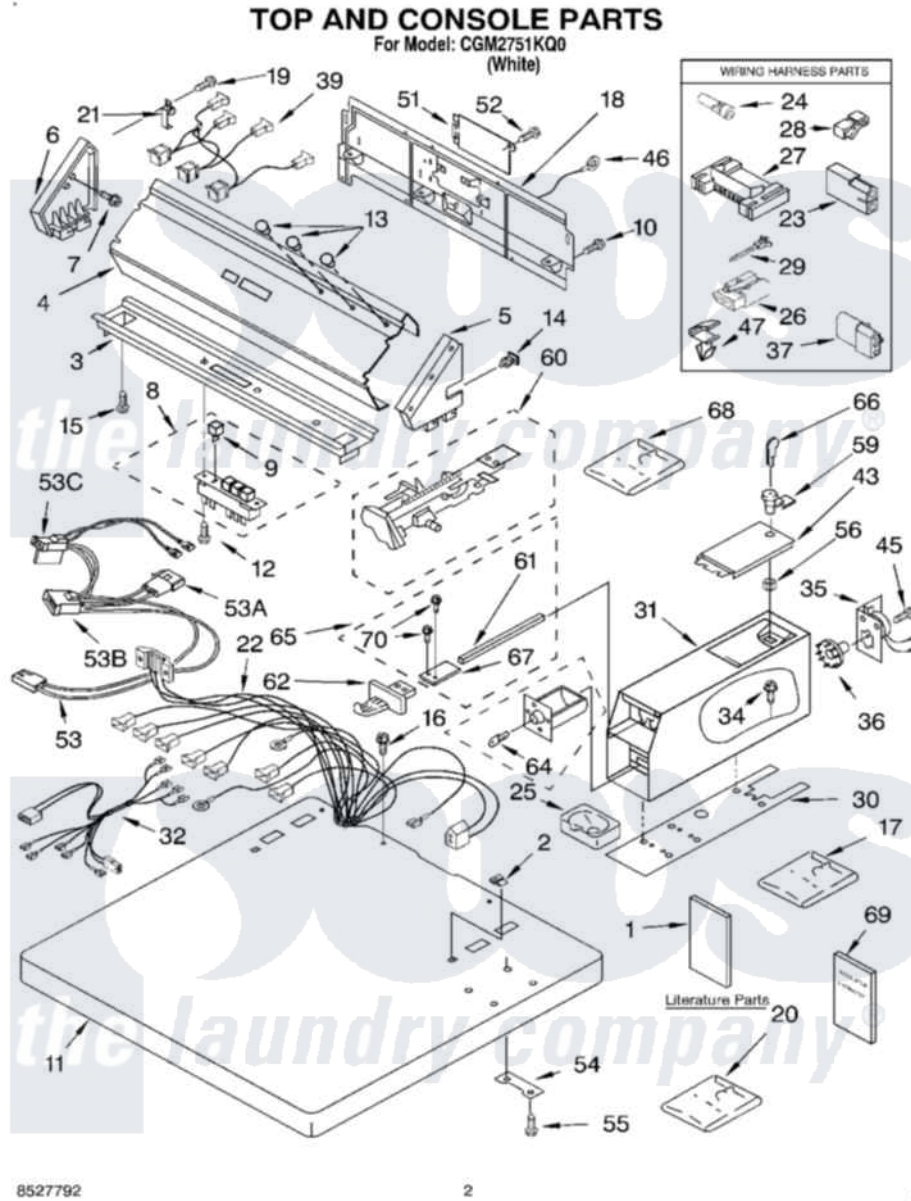

Whirlpool CGM2751KQ0 02 - TOP AND CONSOLE, LITERATURE

8527792

2

Whirlpool Commercial Whirlpool CGM2751KQ0 Dryer Parts Parts Diagram 02 - TOP AND CONSOLE, LITERATURE
 Click on the part number to view part

14	689559		Nut, Push-In
15	3390646	W10139210	Screw, 8-18 X 5/16
16	343641	681414	Screw, 10AB X 1/2
17	8316238	279950	Funnel
18	3978608		Panel, Rear
19	3390647	488729	Screw
20	3954807		Kit, Vertical 8-Coin Coin Mechanism Parts, May be Ordered From Whirlpool Or The Vend
21	387402		Hinge
22	8283166		Harness, Main
23	717252		Receptacle, Terminal
24	351297		Plug, Harness
25	385421		Funnel, Coin
26	717315		Receptacle, 4-Way
27	3395683		Receptacle, Multi-Terminal
28	357572	W10113937	Clip, Grounding
29	3391018		Tie Cable
30	3954812		Cushion, Meter Case
31	3406994		Case, Meter
32	3401126		Harness, Timer
34	3349065		Bolt, Meter Case Mounting
35	3387975	279737	Timer
36	3387974		Timing Cam
"	339855		Timing Cam
"	343777		Timing Cam
37	3936144		Do-It-Yourself Repair Manuals
39	8316640		Lights, Indicator Assembly
43	3351136		Service Door Assembly
45	339805		Screw, 10-32 X 3/16
46	3398893	3395559	Wire
47	3394427		Clip-Harness
51	8317340		Cover, Terminal Block
52	3390814	90767	Screw, 8A X 3/8 HeX Washer Head Tapping
53	3401850		Harness-Gas
"	697779		Plug, 3-Way
"	3403498		Connector, 3-Position
"	3403499		Connector, 2-Position
54	3347825	3353813	Plate, Mounting
55	98445		Screw, 10-16 X 3/4
56	90406		Cage Nut, 5/16-18
59	8316526	4396668	Lock-Cam
60	BLANK	Not Available	Slide & Extension
61	8316521	8576635	Bolt
62	8316520		Slide Mechanism Inserts
"	8316264	4396666	Insert
"	8316265	4396667	Insert
"	8316525	4396671	Box
64	BLANK	Not Available	Key, Money Box (When Ordering, Specify Vendor of Money Box Lock)
65	W10128688		Harness, Wiring
66	BLANK	Not Available	Key, Service Door