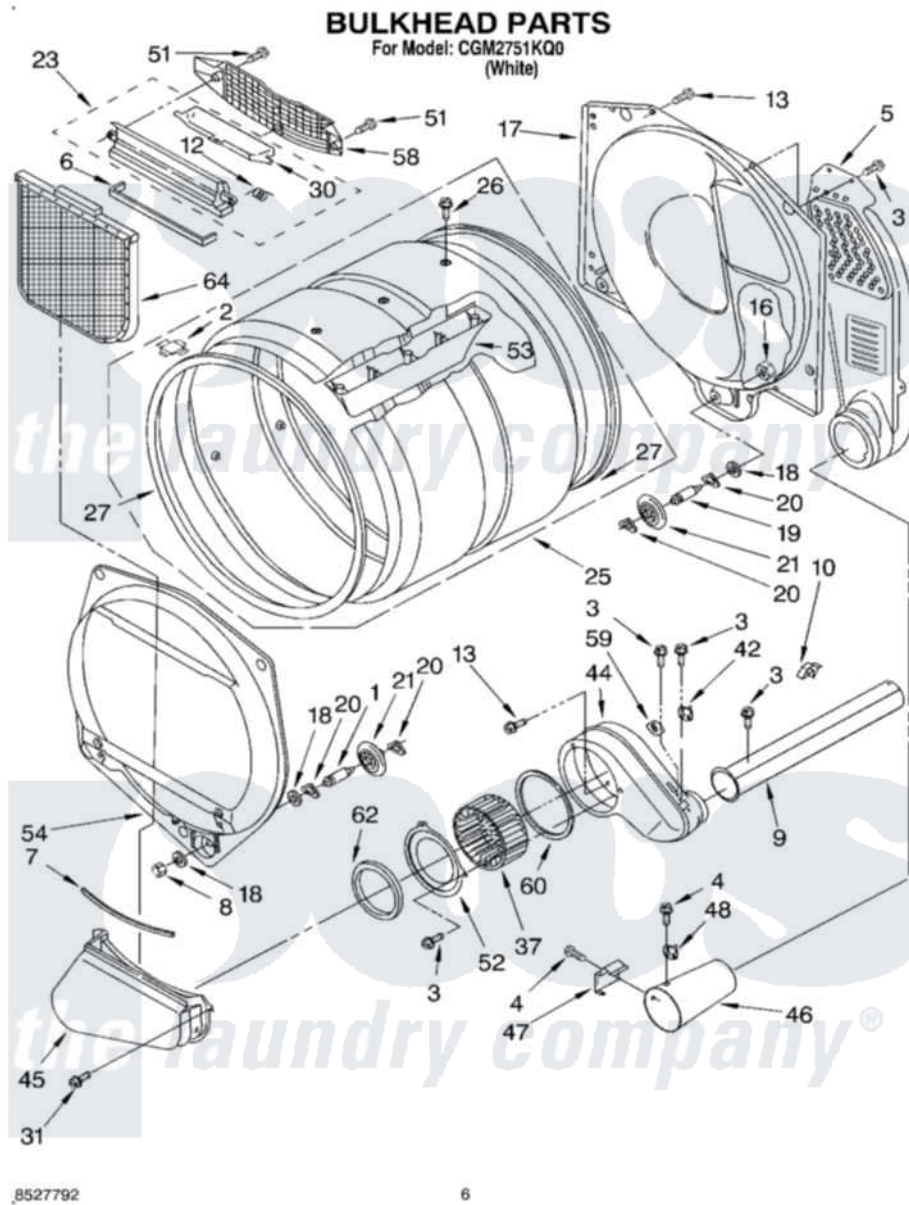

Whirlpool CGM2751KQ0 04 - BULKHEAD

.8527792

6

Whirlpool [Commercial Whirlpool CGM2751KQ0 Dryer Parts](#) Parts Diagram 04 - BULKHEAD
Click on the part number to view part

Item	Original Part Number	Replaced By	Status	Part Description
1	3399508	W10359271		Shaft, Drum Roller Threads
2	8066086			Plug, Drum Hole
3	3390646	W10139210		Screw, 8-18 X 5/16
4	90767			Screw, 8A X 3/8 HeX Washer Head Tapping
5	3394346			Air Duct Assembly
6	697813			Seal, Outlet Housing
7	697814	697813		Seal, Outlet Housing
8	3359452			Nut, Lock
9	8318486	279936		Kit-Exhst
10	3388229			Retainer, Toe Panel
12	3394986			Spring, Lint Screen Door
13	3390647	488729		Screw
16	3387709			Nut, 3/8-16
17	3387809			Bulkhead, Rear
18	3387459	W10080960		Washer, Support
19	3399509	W10359272		Shaft, Roller Drum Threads

20	690997		Washer, Thrust
21	3396801	W10314173	Support
23	3394985	8563755	Housing, Outlet Assembly
25	8318215	W10197999	Drum
26	97787	W10109200	Screw, Baffle Mounting
27	697694	280114	Seal
30	3394984	8563758	Door, Lint Screen
31	487909	488729	Screw
37	697772		Wheel, Blower
42	3387138		Thermostat, Internal-Bias
44	697363	8544363	Housing, Blower
45	3390531	8530036	Lint Duct Assembly
46	8066047		Funnel, Burner
47	338906		Radiant, Sensor
48	3391912		Thermostat, High-Limit 255 F
51	3357011	308685	Side Trim)
52	697771	279780	Cover
53	697693	W10113136	Baffle, Drum
54	697557		Bulkhead, Front
58	8299979		Grill, Outlet Screen Door
59	3390719		Thermal-Fuse
60	697770		Seal, Cover Plate Blower Housing
62	697769	8566209	Seal, Transition Duct
64	3390721	W10120998	Screen
"	72017		Paint, Touch-Up
"	350930		Paint, Pressurized Spray B
"	350938		Paint, Pressurized Spray B
"	799344		Paint, Touch-Up)