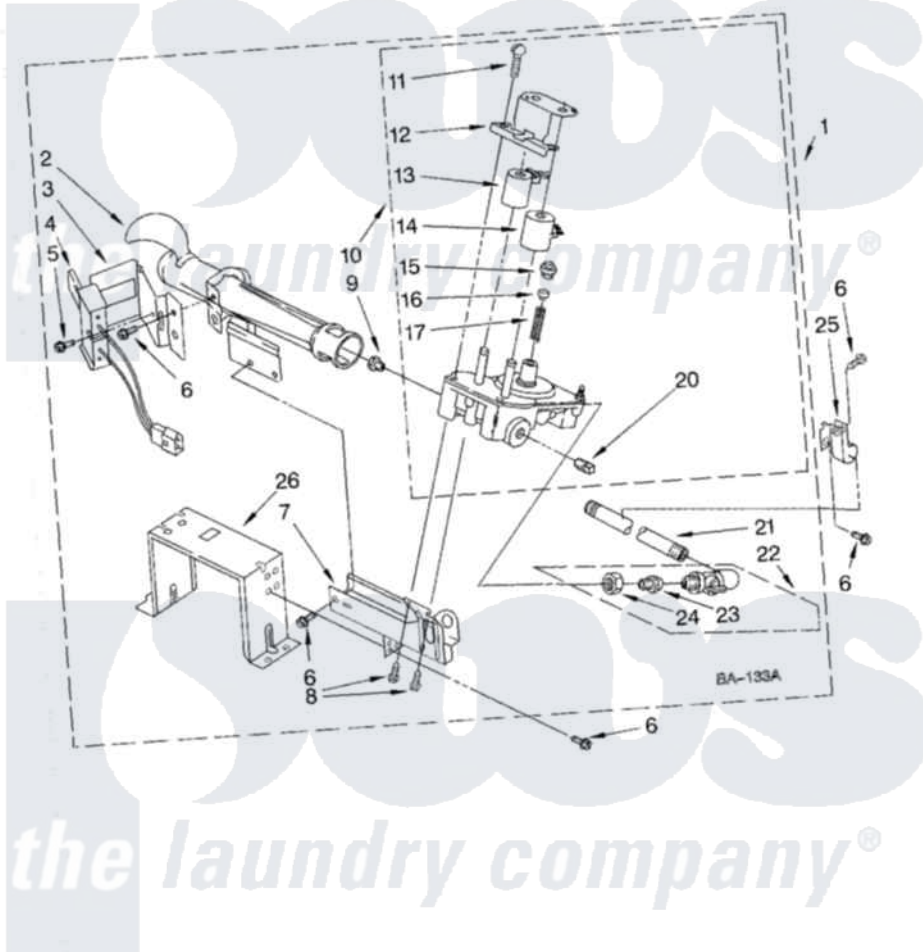

# Whirlpool CGM2751KQ0 05 - 3401797 BURNER, OPTIONAL

## 3401797 BURNER ASSEMBLY For Model: CGM2751KQ0 (White)

8527792

8

Whirlpool [Commercial Whirlpool CGM2751KQ0 Dryer Parts](#) Parts Diagram 05 - 3401797 BURNER, OPTIONAL  
Click on the part number to view part

Item	Original Part Number	Replaced By	Status	Part Description
1	3401797	<a href="#">285904</a>		Burner-Gas
2	688617	<a href="#">693140</a>		Burner
3	<a href="#">694298</a>			Bracket, Ignitor
4	686590	<a href="#">279311</a>		Ignitor
5	<a href="#">3393909</a>			Screw, 8-32 X 7/8
6	343641	<a href="#">681414</a>		Screw, 10AB X 1/2
7	3389871		Not Available	Base, Burner
8	<a href="#">3387057</a>			Screw, 10-16 X 1/2 Orifice, Burner
9	<a href="#">3397656</a>			Orifice, Burner
"	<a href="#">15775</a>	<a href="#">72017</a>		Paint, Touch-Up
10	3401775	<a href="#">279923</a>		NAT Gas
11	<a href="#">694421</a>			Screw, Bracket Mounting
12	<a href="#">694538</a>			Bracket, Shunt
13	<a href="#">694540</a>			Coil, 60 Hz
14	<a href="#">694539</a>			Coil, 60 Hz
15	<a href="#">694424</a>			Leak, Limiter