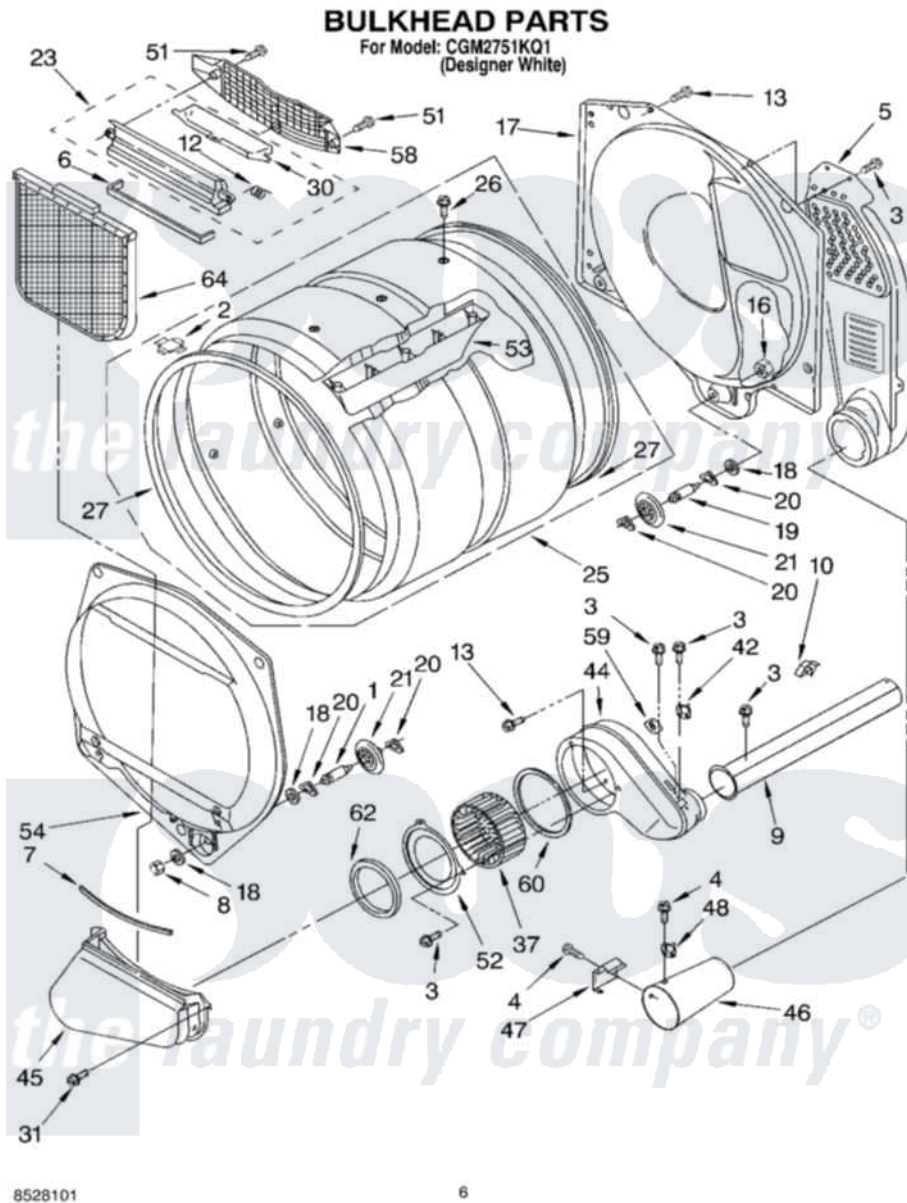

# Whirlpool CGM2751KQ1 04 - BULKHEAD

8528101

6

Whirlpool [Commercial Whirlpool CGM2751KQ1 Dryer Parts](#) Parts Diagram 04 - BULKHEAD  
Click on the part number to view part

Item	Original Part Number	Replaced By	Status	Part Description
1	3399508	<a href="#">W10359271</a>		Shaft, Drum Roller Threads
2	<a href="#">8066086</a>			Plug, Drum Hole
3	<a href="#">3390646</a>	<a href="#">W10139210</a>		Screw, 8-18 X 5/16
4	<a href="#">90767</a>			Screw, 8A X 3/8 HeX Washer Head Tapping
5	<a href="#">3394346</a>			Air Duct Assembly
6	<a href="#">697813</a>			Seal, Outlet Housing
7	697814	<a href="#">697813</a>		Seal, Outlet Housing
8	<a href="#">3359452</a>			Nut, Lock
9	<a href="#">8318486</a>	<a href="#">279936</a>		Kit-Exhst
10	<a href="#">3388229</a>			Retainer, Toe Panel
12	<a href="#">3394986</a>			Spring, Lint Screen Door
13	3390647	<a href="#">488729</a>		Screw
16	<a href="#">3387709</a>			Nut, 3/8-16
17	<a href="#">3387809</a>			Bulkhead, Rear
18	3387459	<a href="#">W10080960</a>		Washer, Support
19	3399509	<a href="#">W10359272</a>		Shaft, Roller Drum Threads