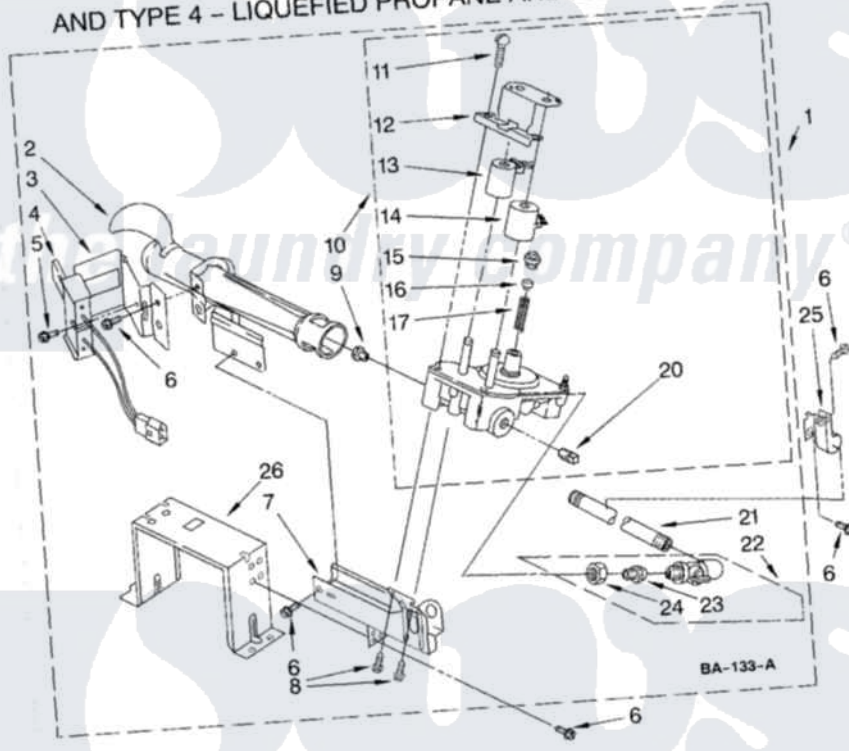

Whirlpool CGM2751KQ1 05 - 3401797 BURNER

3401797 BURNER ASSEMBLY

For Model: CGM2751KQ1
(Designer White)

USE WITH TYPE 1 - NATURAL, TYPE 2 - MIXED,
AND TYPE 4 - LIQUEFIED PROPANE AND BUTANE GASES

8528101

8

Whirlpool [Commercial Whirlpool CGM2751KQ1 Dryer Parts](#) Parts Diagram 05 - 3401797 BURNER
Click on the part number to view part

Item	Original Part Number	Replaced By	Status	Part Description
1	3401797	285904		Burner-Gas
2	688617	693140		Burner
3	694298			Bracket, Ignitor
4	686590	279311		Ignitor
5	3393909			Screw, 8-32 X 7/8
6	343641	681414		Screw, 10AB X 1/2
7	3389871		Not Available	Base, Burner
8	3387057			Screw, 10-16 X 1/2 Orifice, Burner
9	3397656			Orifice, Burner
"	15775	72017		Paint, Touch-Up
10	3401775	279923		NAT Gas
11	694421			Screw, Bracket Mounting
12	694538			Bracket, Shunt
13	694540			Coil, 60 Hz
14	694539			Coil, 60 Hz
15	694424			Leak, Limiter