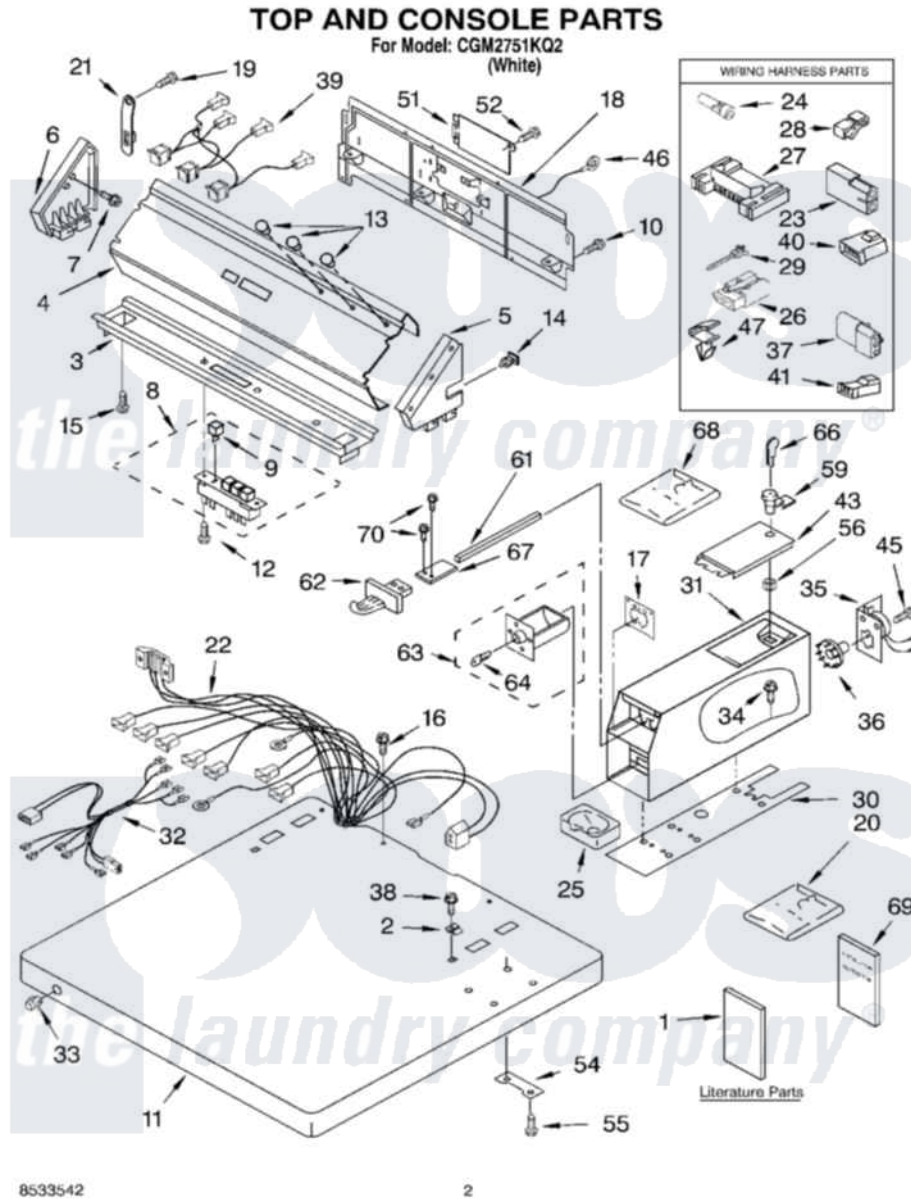

Whirlpool CGM2751KQ2 01 - TOP AND CONSOLE PARTS

8533542

2

Whirlpool Commercial Whirlpool CGM2751KQ2 Dryer Parts Parts Diagram 01 - TOP AND CONSOLE PARTS
 Click on the part number to view part

Item	Original Part Number	Replaced By	Status	Part Description
1	LIT8527795			Literature Parts
"	LIT8533569			Literature Parts
"	LIT8533542		Not Available	Literature Parts (Repair Parts List)
2	357213			Nut, Push-In
3	3361029			Bracket, Control
4	8316634			Panel, Control
5	8316516	W10096340		Cap, End
6	3949734	W10096320		Cap, End
7	97787	W10109200		Screw, Baffle Mounting
8	8316437	W10330137		Switch, Pushbutton
9	8316433			Pushbutton
10	693995			Screw, Hex Head
11	3954665			Top
12	303921	489128		Screw, 8-32 X 27/64
13	3348109			Lens Light
14	689559			Nut, Push-In