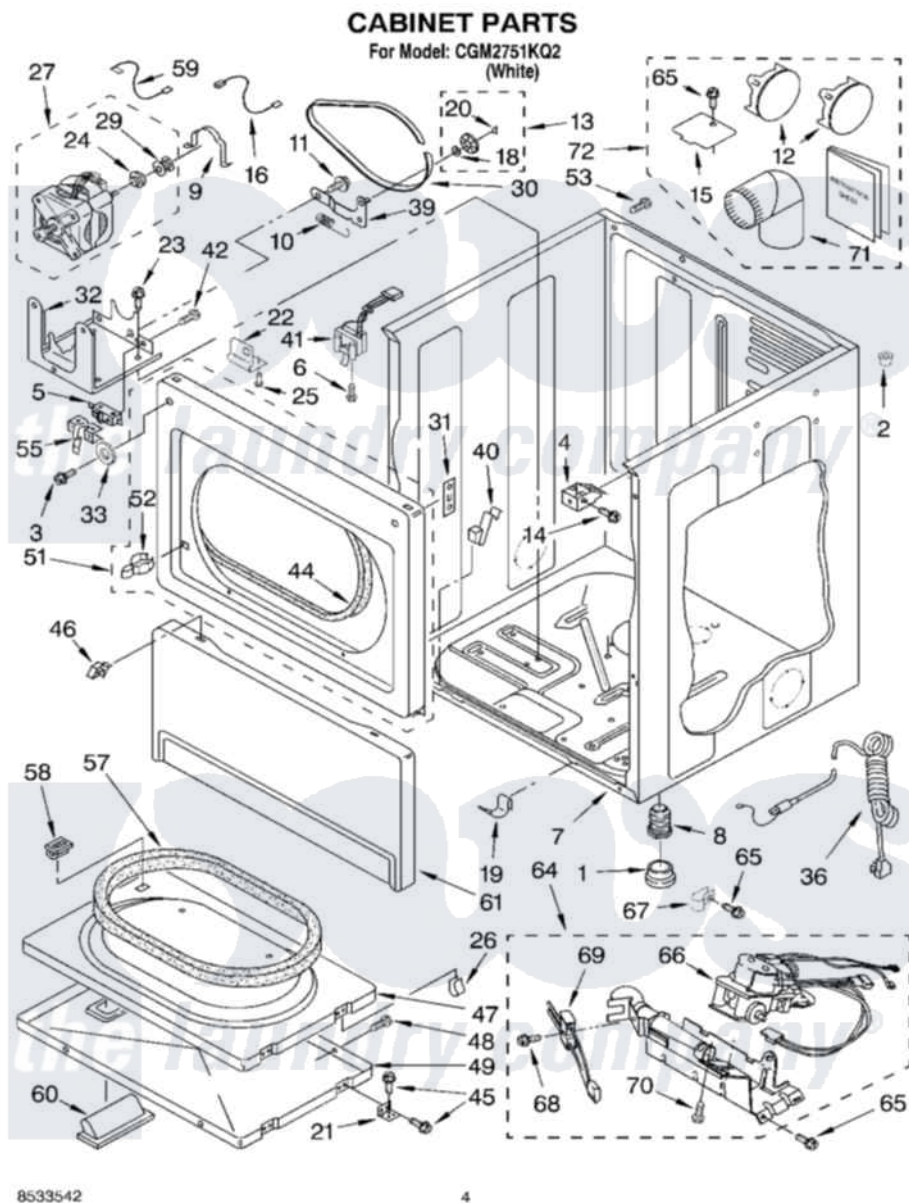

Whirlpool CGM2751KQ2 02 - CABINET PARTS

Whirlpool [Commercial Whirlpool CGM2751KQ2 Dryer Parts](#) Parts Diagram 02 - CABINET PARTS
Click on the part number to view part

Item	Original Part Number	Replaced By	Status	Part Description
1	3391943			Boot, Foot
2	356674			Cone, Wedge
3	3393258	3373329D		Screw
4	3391846			Clip, Front Panel
5	3394881	279782		Switch-Lid
6	697773	3395530		Screw
7	8310656			Cabinet
8	3392100	49621		Feet-Leveling
"	279810			Foot-Optional
9	660658			Clamp, Motor Mounting 343481 685441
10	3387374			Spring, Idler
11	3389420			Retainer-Idler 1/4-20 X 1/16
12	697750	W10470674		Dryer Exhaust Kit
13	3388672	279640		Pulley-ldr
14	3391915	681615		Screw
15	3394331			Plate Cover

16	3394081		Wire, Broken Belt Switch
18	233520		Washer, Thrust
19	297092		Clip
20	690997		Washer, Thrust
21	3389247		Hinge And Pin Assembly
22	3353948		Bracket, Lock
23	3390663	681414	Screw, 10AB X 1/2
24	3393657		Restrainer, Belt
25	63554		Rivet
26	3389249		Nut, Inner Door
27	8538264	W10438970	Motor-Drve
29	3389627	W10299847	Pulley-Motor
30	3387610	661570	Belt
31	3390902		Clip, Door Hinge
32	3387118		Bracket, Motor
33	3392186	4159590	Washer
36	3401401	3401402	Cord, Power
39	3388674	W10118756	Idler Bracket
40	3388600		Clip, Lint Duct
41	3406109	3406107	Door Switch Assembly
42	98129		Screw, 6-20 X 1 1/16
44	3387242		Seal, Front Panel
45	342055	488627	Screw
46	3388229		Retainer, Toe Panel
47	3392563	280083	Door-Rear
48	694091		Trim, Side Right Hand
49	3387872		Door, Front
51	3393081	279722	Panel
52	696144	279570	Latch
53	697776	4331106	Screw, No.10-32 X 7/16
55	8066120		Lever, Door Switch
57	3390735		Seal, Door
58	3392538	279570	Latch
59	3398948		Wire, Jumper
60	3389522		Handle, Door
61	697215	3406797	Toe Panel
64	3401797	285904	Burner-Gas
65	3390647	488729	Screw
66	3401775	279923	NAT Gas
67	3387561		Clamp-Pipe
68	3393909		Screw, 8-32 X 7/8
69	686590	279311	Ignitor
70	3387057		Screw, 10-16 X 1/2 Orifice, Burner
71	279731	49026	4" - 90° Elbow
72	279818	W10470674	Dryer Exhaust Kit