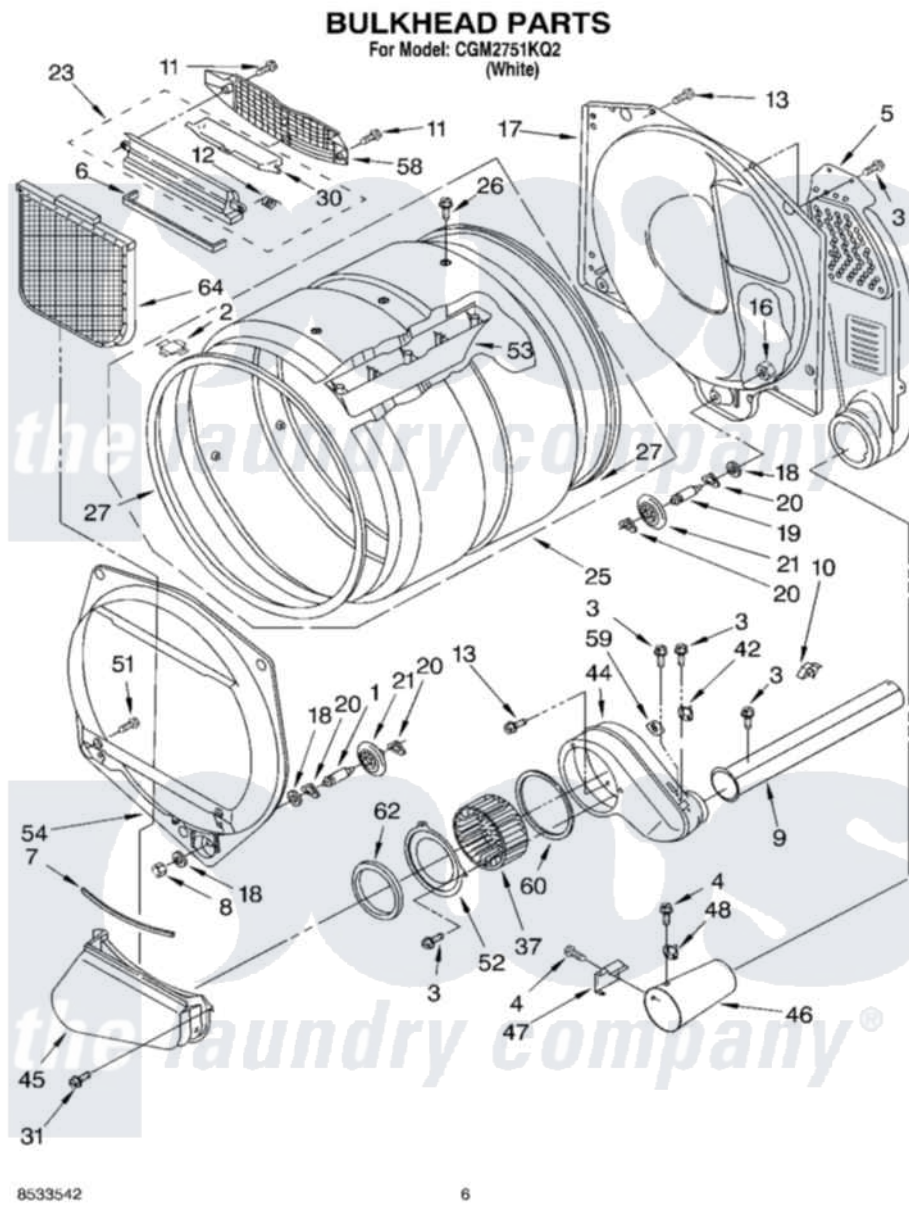

Whirlpool CGM2751KQ2 03 - BULKHEAD PARTS

Whirlpool [Commercial Whirlpool CGM2751KQ2 Dryer Parts](#) Parts Diagram 03 - BULKHEAD PARTS
Click on the part number to view part

Item	Original Part Number	Replaced By	Status	Part Description
1	3399508	W10359271		Shaft, Drum Roller Threads
2	8066086			Plug, Drum Hole
3	3390646	W10139210		Screw, 8-18 X 5/16
4	90767			Screw, 8A X 3/8 HeX Washer Head Tapping
5	3394346			Air Duct Assembly
6	697813			Seal, Outlet Housing
7	697814	697813		Seal, Outlet Housing
8	3359452			Nut, Lock
9	8318486	279936		Kit-Exhst
10	3388229			Retainer, Toe Panel
11	3387230			Screw, 10-16 X 13/16
12	3394986			Spring, Lint Screen Door
13	3390647	488729		Screw
16	3387709			Nut, 3/8-16
17	3387809			Bulkhead, Rear
18	3387459	W10080960		Washer, Support

19	3399509	W10359272	Shaft, Roller Drum Threads
20	690997		Washer, Thrust
21	8536973	W10314173	Support
23	3394985	8563755	Housing, Outlet Assembly
25	8318215	W10197999	Drum
26	97787	W10109200	Screw, Baffle Mounting
27	697694	280114	Seal
30	3394984	8563758	Door, Lint Screen
31	487909	488729	Screw
37	697772		Wheel, Blower
42	3387138		Thermostat, Internal-Bias
44	8541568	W10119255	Housing, Blower
45	8530036		Lint Duct Assembly
46	8066047		Funnel, Burner
47	338906		Radiant, Sensor
48	3391912		Thermostat, High-Limit 255 F
51	3357011	308685	Side Trim)
52	697771	279780	Cover
53	697693	W10113136	Baffle, Drum
54	697557		Bulkhead, Front
58	8299979		Grill, Outlet Screen Door
59	3392519		Thermal Limiter
60	697770		Seal, Cover Plate Blower Housing
62	697769	8566209	Seal, Transition Duct
64	3390721	W10120998	Screen
"	N/A	Not Available	ACCESSORY PARTS
"	4392067		Kit, Dryer Repair
"	8522199		Accessory Parts
"	72017		Paint, Touch-Up
"	350930		Paint, Pressurized Spray B
"	350938		Paint, Pressurized Spray B