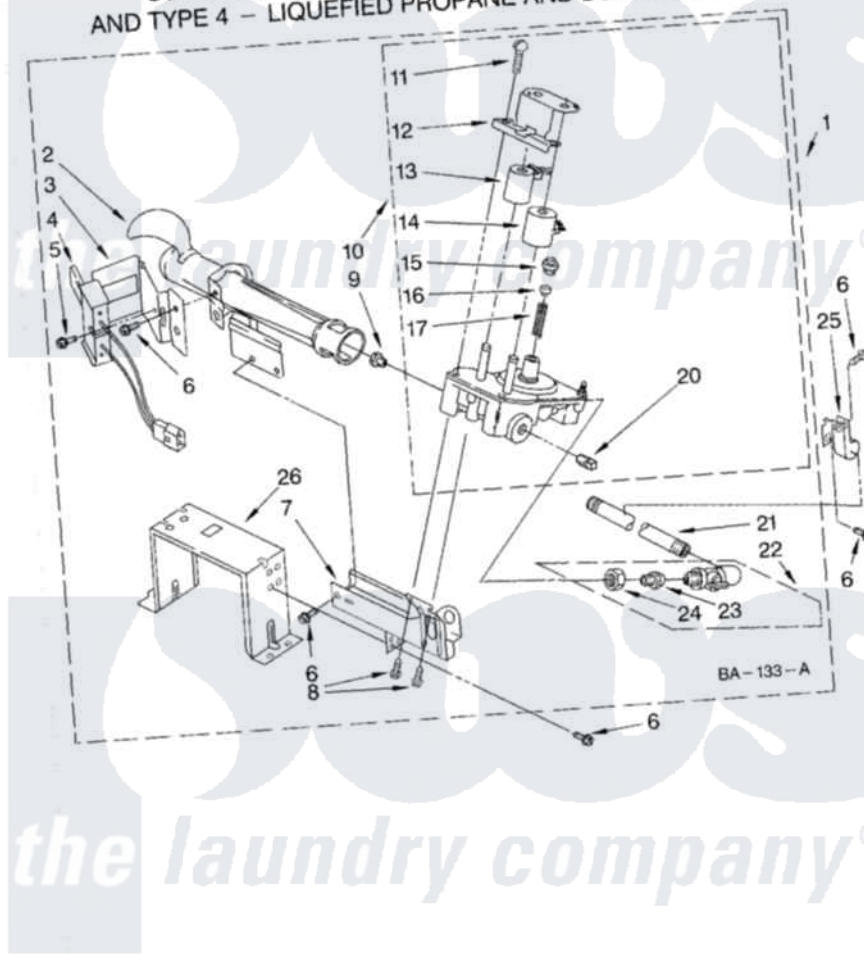

Whirlpool CGM2751KQ2 04 - 3401797 BURNER ASSEMBLY

3401797 BURNER ASSEMBLY For Model: CGM2751KQ2 (White)

USE WITH TYPE 1 – NATURAL, TYPE 2 – MIXED,
AND TYPE 4 – LIQUEFIED PROPANE AND BUTANE GASES

8533542

8

Whirlpool [Commercial Whirlpool CGM2751KQ2 Dryer Parts](#) Parts Diagram 04 - 3401797 BURNER ASSEMBLY
Click on the part number to view part

Item	Original Part Number	Replaced By	Status	Part Description
1	3401797	285904		Burner-Gas
2	688617	693140		Burner
3	694298			Bracket, Ignitor
4	686590	279311		Ignitor
5	3393909			Screw, 8-32 X 7/8
6	343641	681414		Screw, 10AB X 1/2
7	3389871		Not Available	Base, Burner
8	3387057			Screw, 10-16 X 1/2 Orifice, Burner
9	3397656			Orifice, Burner
"	15775	72017		Paint, Touch-Up
10	3401775	279923		NAT Gas
11	694421			Screw, Bracket Mounting
12	694538			Bracket, Shunt
13	694540			Coil, 60 Hz
14	694539			Coil, 60 Hz
15	694424			Leak, Limiter

16	694423		Screw, Regulator Adjustment
17	694422		Spring, Regulator
20	239822	W10295523	Plug, Pipe
21	3387224	Not Available	Pipe, Gas Supply
22	697441		Valve And Union Shut-Off
23	3393767		Pipe, Tail
24	233076		Nut, Compression
25	3387561		Clamp-Pipe
26	3389889		Bracket, Support
"	N/A	Not Available	FOLLOWING PARTS NOT ILLUSTRATED
"	694572	49572A	Conversion Kit To Type L.p.g.f