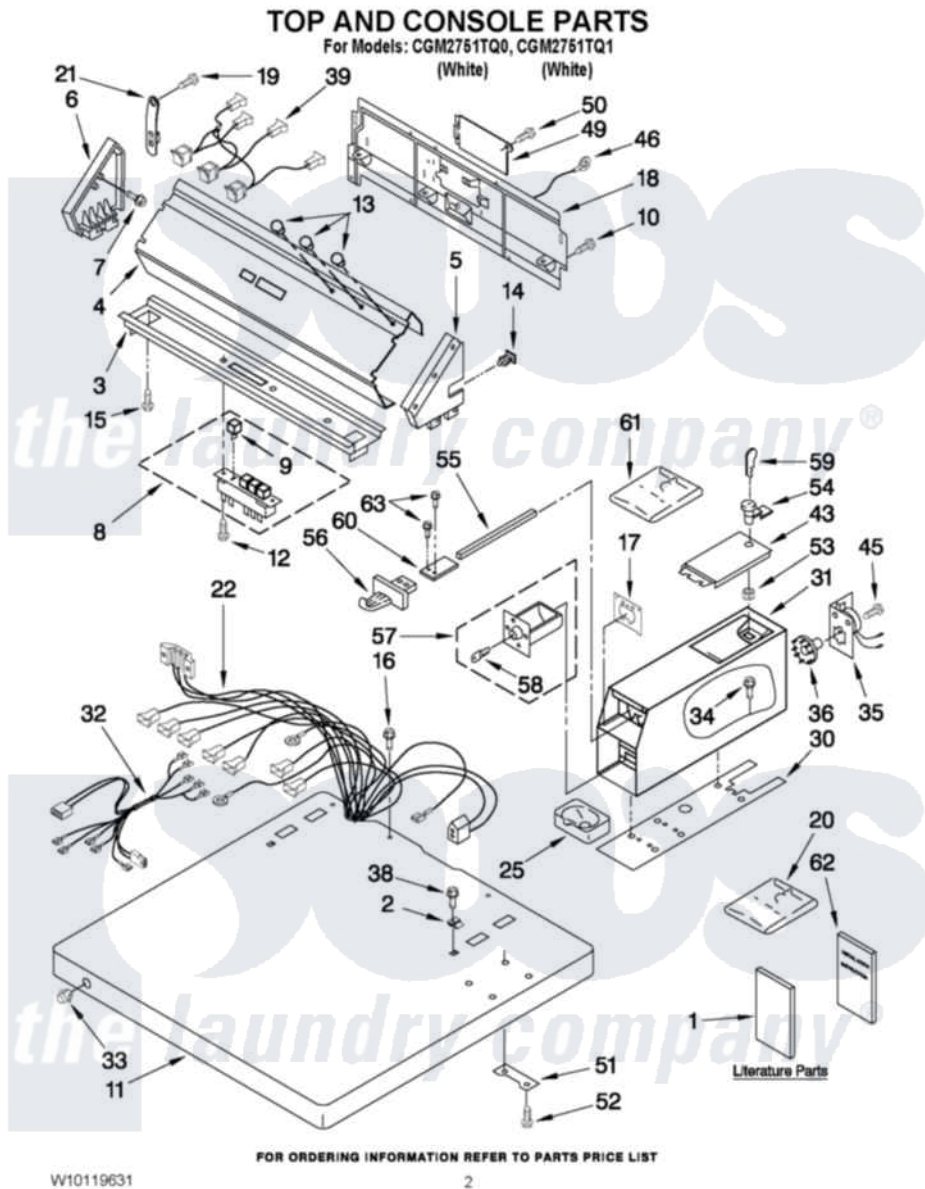

# Whirlpool CGM2751TQ0 01 - TOP AND CONSOLE PARTS

Whirlpool [Commercial Whirlpool CGM2751TQ0 Dryer Parts](#) Parts Diagram 01 - TOP AND CONSOLE PARTS  
Click on the part number to view part

Item	Original Part Number	Replaced By	Status	Part Description
1	8577208		Not Available	Instructions Installation
"	<a href="#">8533569</a>			Wiring Diagram
"	<a href="#">W10119631</a>			Repair Parts List
2	<a href="#">357213</a>			Nut, Push-In
3	<a href="#">3361029</a>			Bracket, Control
4	<a href="#">8316634</a>			Panel, Control
5	8316516	<a href="#">W10096340</a>		Cap, End
6	<a href="#">3949734</a>	<a href="#">W10096320</a>		Cap, End
7	97787	<a href="#">W10109200</a>		Screw, Baffle Mounting
8	<a href="#">8316437</a>	<a href="#">W10330137</a>		Switch, Pushbutton
9	<a href="#">8316433</a>			Pushbutton
10	<a href="#">693995</a>			Screw, Hex Head
11	<a href="#">3954665</a>			Top
12	303921	<a href="#">489128</a>		Screw, 8-32 X 27/64
13	<a href="#">3348109</a>			Lens Light
14	<a href="#">689559</a>			Nut, Push-In