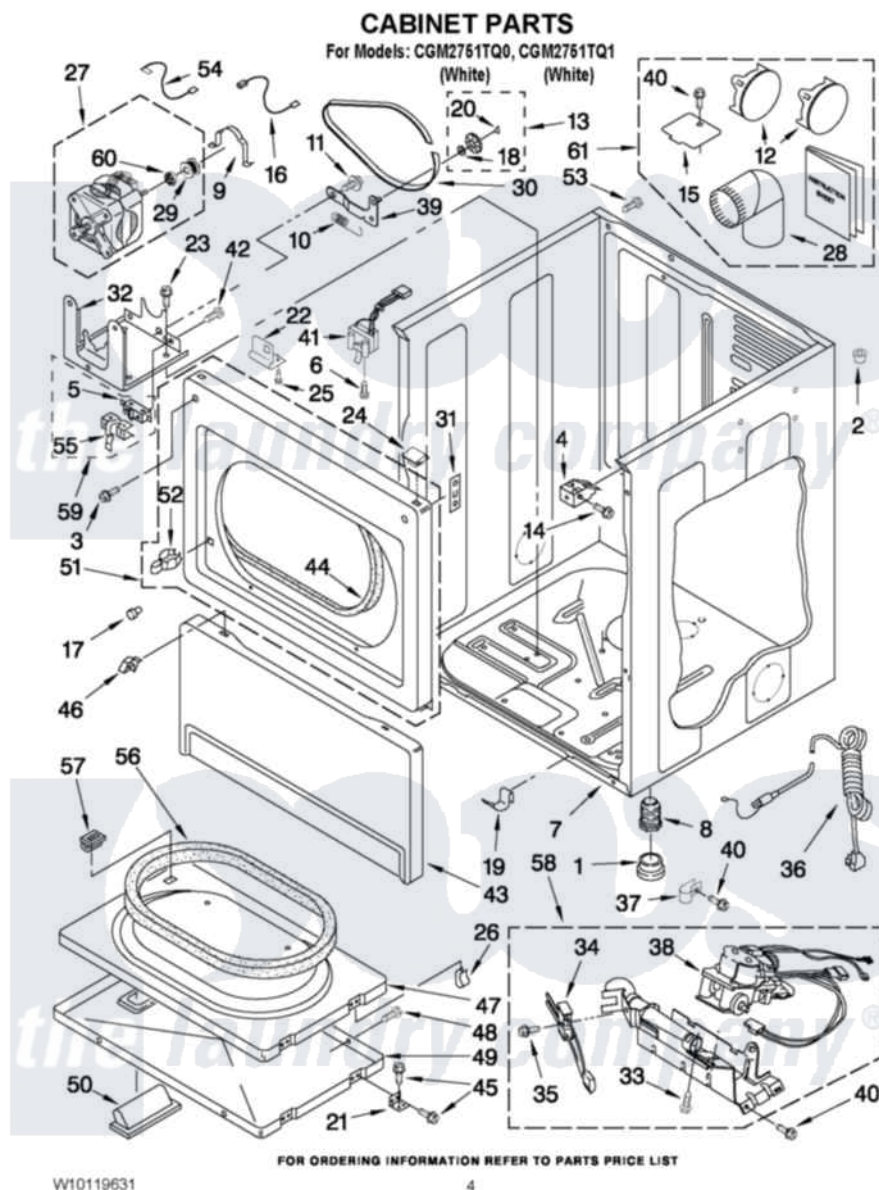

Whirlpool CGM2751TQ0 02 - CABINET PARTS

W10119631

4

Whirlpool [Commercial Whirlpool CGM2751TQ0 Dryer Parts](#) Parts Diagram 02 - CABINET PARTS

[Click on the part number to view part](#)

Item	Original Part Number	Replaced By	Status	Part Description
1	3391943			Boot, Foot
2	356674			Cone, Wedge
3	W10045050			Screw, 10-16 x 1/2
4	3391846			Clip, Front Panel
5	3394881	279782		Switch-Lid
6	697773	3395530		Screw
7	8310656			Cabinet
8	3392100	49621		Feet-Leveling
NI	279810			Foot-Optional
9	660658			Clamp, Motor Mounting 343481 685441
10	3387374			Spring, Idler
11	3389420			Retainer-Idler 1/4-20 X 1/16
12	697750	W10470674		Dryer Exhaust Kit
13	3388672	279640		Pulley-ldr
14	3391915	681615		Screw
15	3394331			Plate Cover