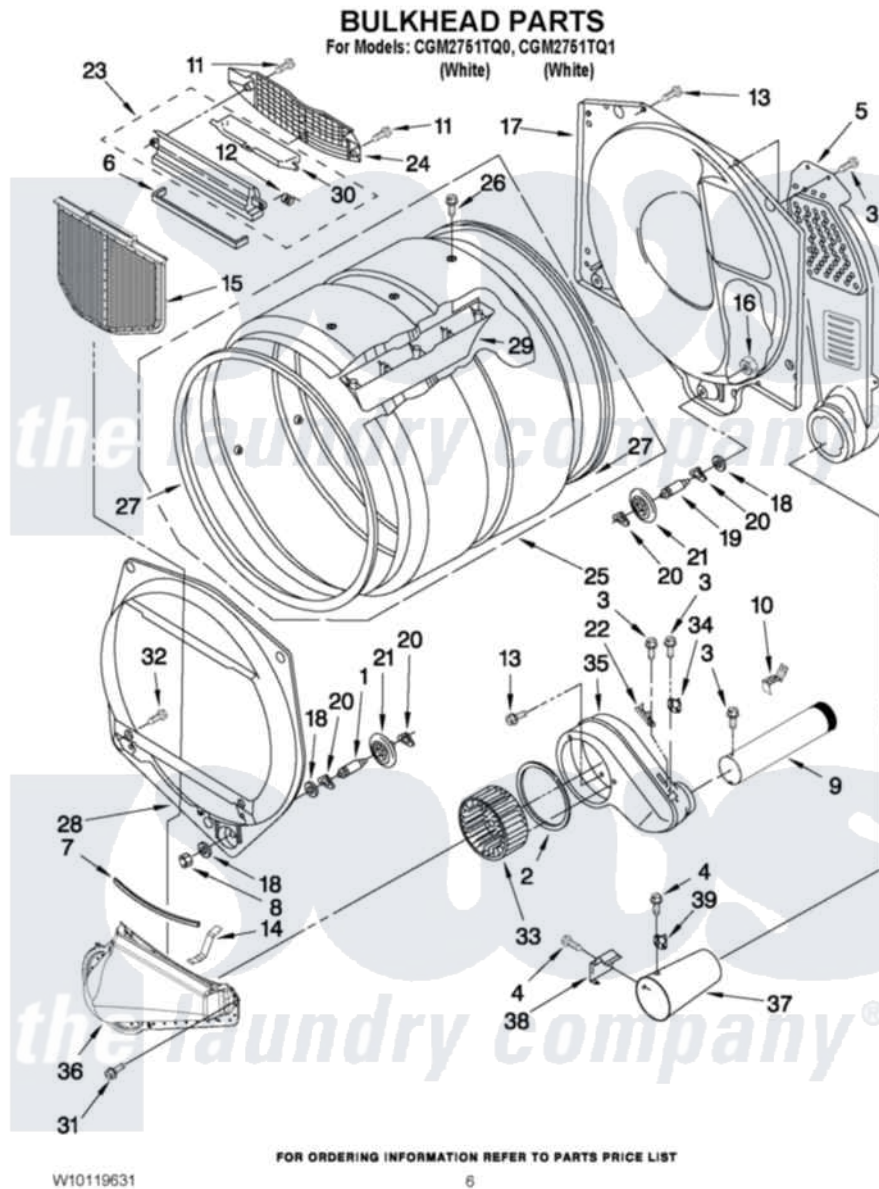

Whirlpool CGM2751TQ0 03 - BULKHEAD PARTS

Whirlpool [Commercial Whirlpool CGM2751TQ0 Dryer Parts](#) Parts Diagram 03 - BULKHEAD PARTS
Click on the part number to view part

Item	Original Part Number	Replaced By	Status	Part Description
1	8575324	W10359271		Shaft, Drum Roller Threads
2	697770			Seal, Cover Plate Blower Housing
3	8533971	90767		Screw, 8A X 3/8 HeX Washer Head Tapping
4	90767			Screw, 8A X 3/8 HeX Washer Head Tapping
5	3394346			Air Duct Assembly
6	697813			Seal, Outlet Housing
7	697814	697813		Seal, Outlet Housing
8	3934666	W10080210		Nut, 3/8 X 16
9	8066224	279936		Kit-Exhst
10	8572105			Retainer, Toe Panel
11	3387230			Screw, 10-16 X 13/16
12	3394986			Spring, Lint Screen Door
13	3390647	488729		Screw
14	8066208			Clip-Exhaust

15	W10049370	W10120998	Screen
16	W10001120	W10080190	Nut, 3/8-16
17	3387809		Bulkhead, Rear
18	3387459	W10080960	Washer, Support
19	8575325	W10359272	Shaft, Roller Drum Threads
20	690997		Washer, Thrust
21	8536973	W10314173	Support
22	3392519		Thermal Limiter
23	3394985	8563755	Housing, Outlet Assembly
24	8299979		Grill, Outlet Screen Door
25	8318215	W10197999	Drum
26	W10219342		Screw, Baffle Mounting
27	W10166807	280114	Seal
28	697557		Bulkhead, Front
29	697693	W10113136	Baffle, Drum
30	3394984	8563758	Door, Lint Screen
31	487909	488729	Screw
32	3357011	308685	Side Trim)
33	W10168564	W10349492	Wheel, Blower
34	3387138		Thermostat, Internal-Bias
35	8544362	W10119255	Housing, Blower
36	8066168	W10128606	Duct-Lint
37	8066047		Funnel, Burner
38	338906		Radiant, Sensor
39	3391912		Thermostat, High-Limit 255 F