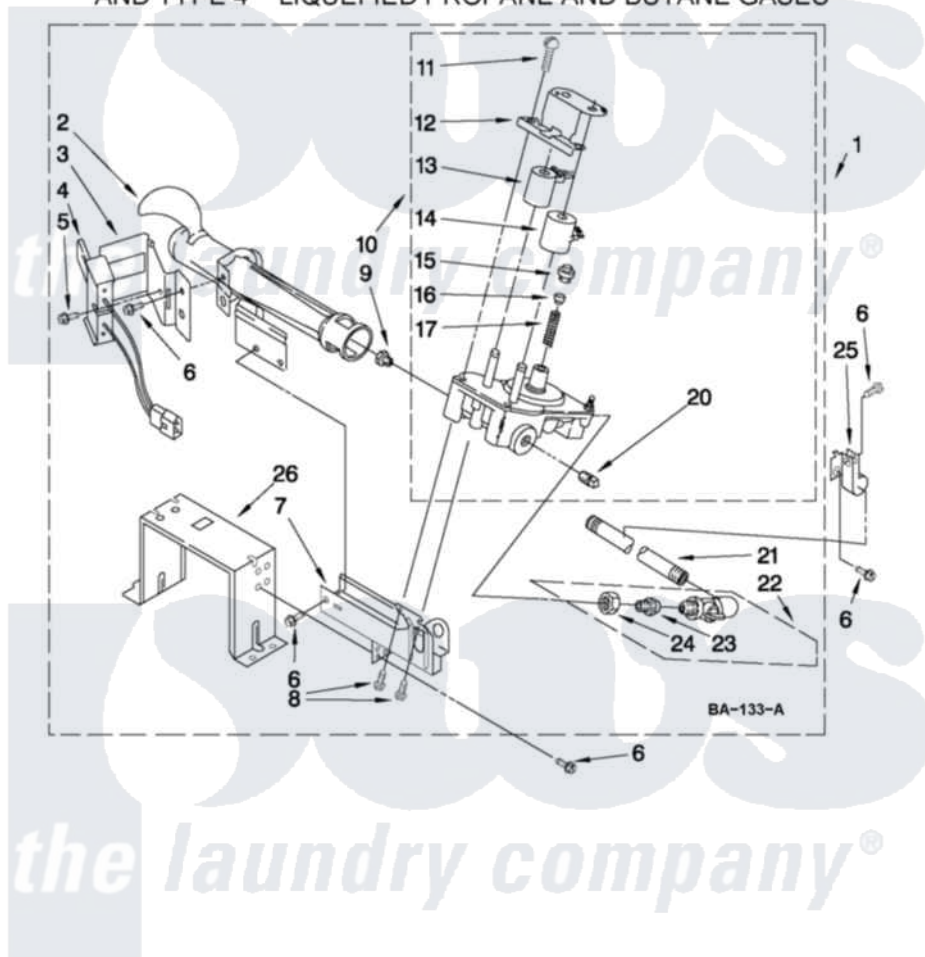

Whirlpool CGM2751TQ0 04 - 3401797 BURNER ASSEMBLY

3401797 BURNER ASSEMBLY

For Models: CGM2751TQ0, CGM2751TQ1
(White) (White)

USE WITH TYPE 1 - NATURAL, TYPE 2 - MIXED,
AND TYPE 4 - LIQUEFIED PROPANE AND BUTANE GASES

FOR ORDERING INFORMATION REFER TO PARTS PRICE LIST

W10119631

8

Whirlpool [Commercial Whirlpool CGM2751TQ0 Dryer Parts](#) Parts Diagram 04 - 3401797 BURNER ASSEMBLY
Click on the part number to view part

Item	Original Part Number	Replaced By	Status	Part Description
1	3401797	285904		Burner-Gas
2	688617	693140		Burner
3	694298			Bracket, Ignitor
4	686590	279311		Ignitor
5	3393909			Screw, 8-32 X 7/8
6	343641	681414		Screw, 10AB X 1/2
7	3389871		Not Available	Base, Burner
8	3387057			Screw, 10-16 X 1/2 Orifice, Burner
9	3397656			Orifice, Burner
"	15775	72017		Paint, Touch-Up
10	3401775	279923		NAT Gas
11	694421			Screw, Bracket Mounting
12	694538			Bracket, Shunt
13	694540			Coil, 60 Hz
14	694539			Coil, 60 Hz
15	694424			Leak, Limiter